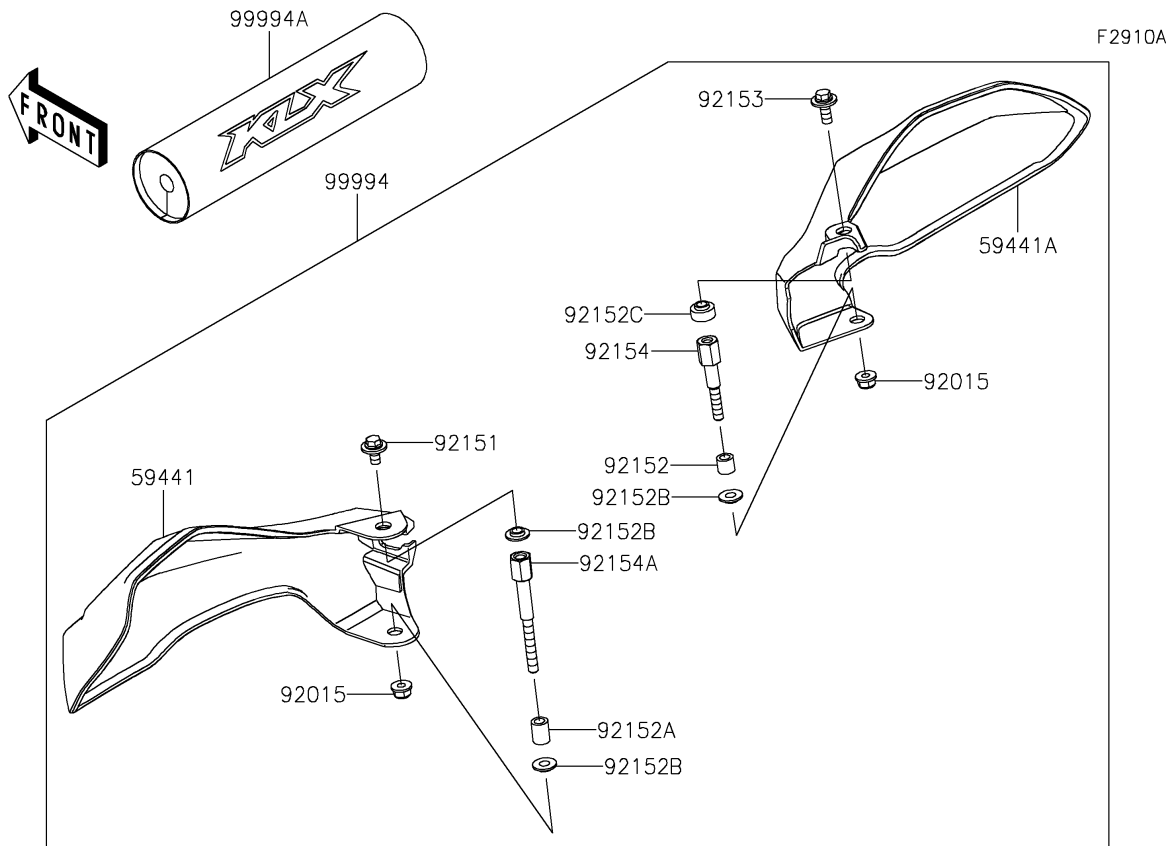

2022 KLX[®] 230R

PARTS DIAGRAM

Accessory(Handle)

2022 KLX[®] 230R

PARTS LIST

Accessory(Handle)

Kawasaki

Let the Good Times Roll[®]

ITEM NAME

PART NUMBER

QUANTITY
