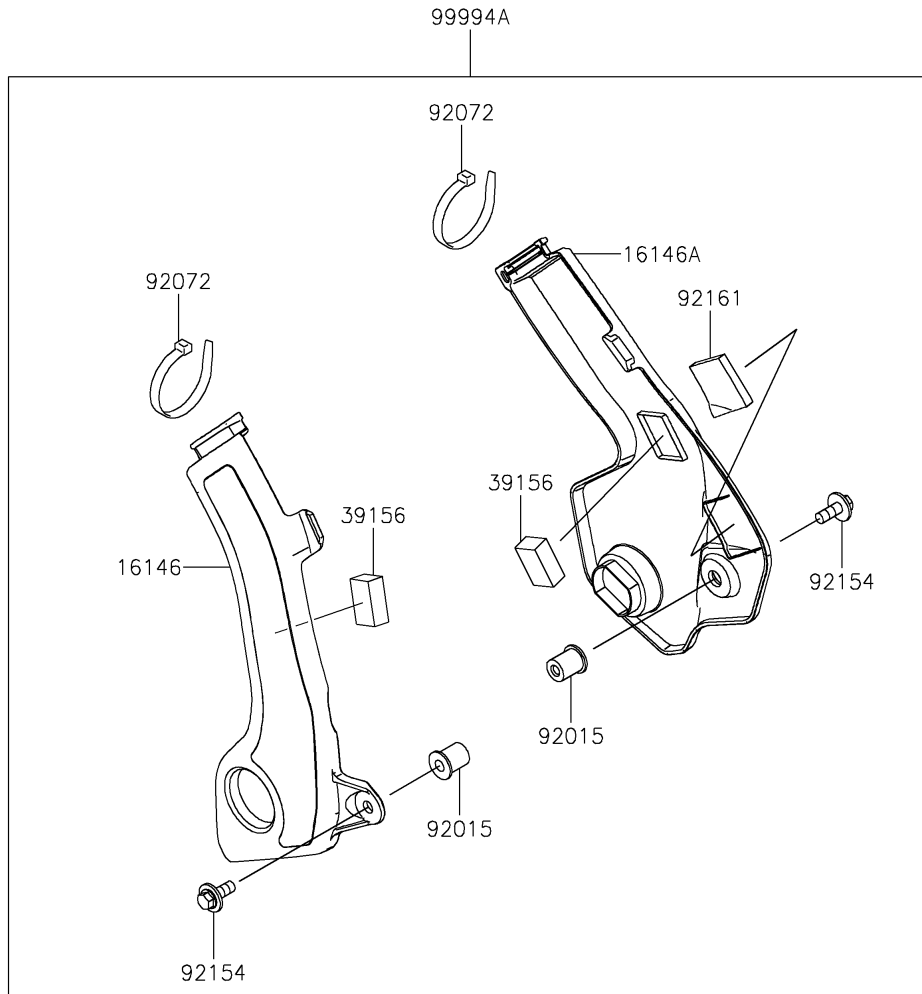

2022 KLX® 230R

PARTS DIAGRAM

Accessory(Frame Cover)

F2910