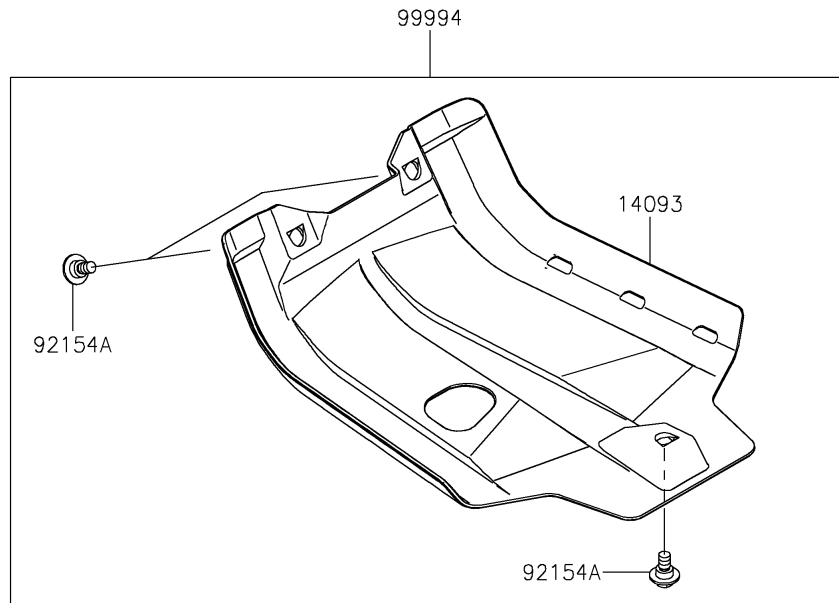

2021 KLX[®] 230R

PARTS DIAGRAM

Accessory(Frame Cover)

2021 KLX[®] 230R

PARTS LIST

Accessory(Frame Cover)

ITEM NAME

PART NUMBER

QUANTITY
