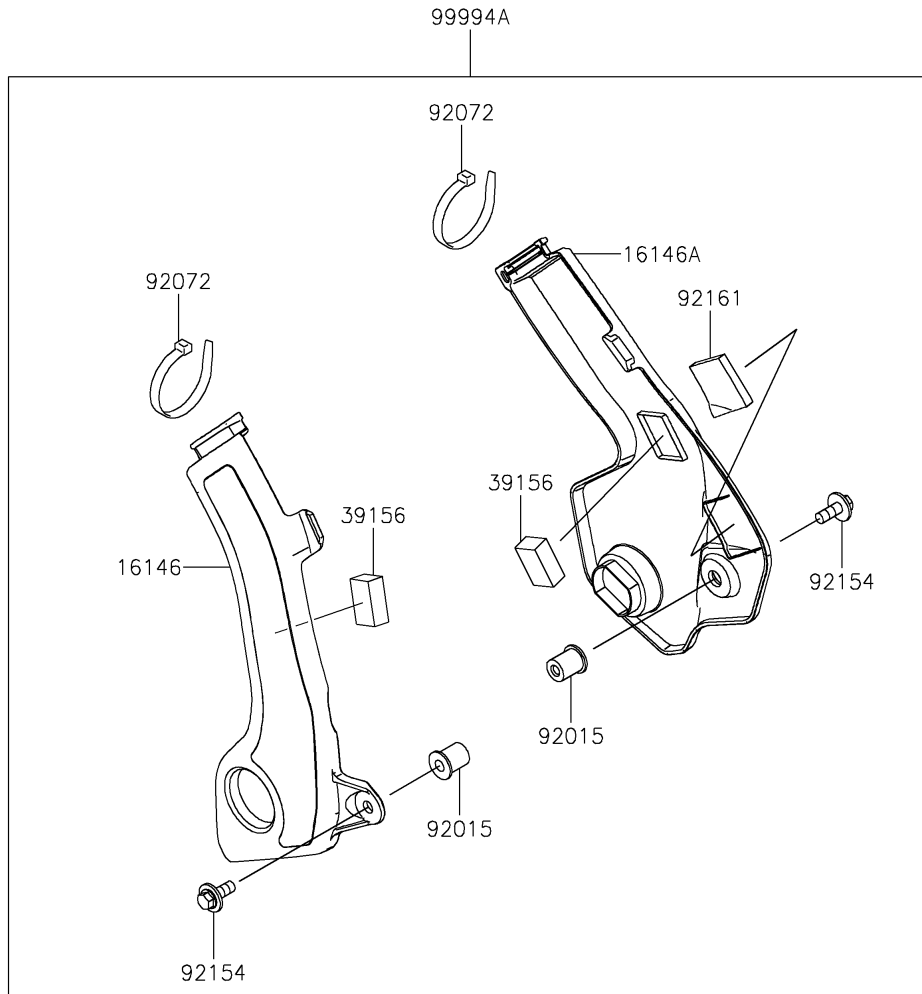

2021 KLX[®] 230R

PARTS DIAGRAM

Accessory(Frame Cover)

2021 KLX[®] 230R

PARTS LIST

Accessory(Frame Cover)

ITEM NAME

PART NUMBER

QUANTITY
