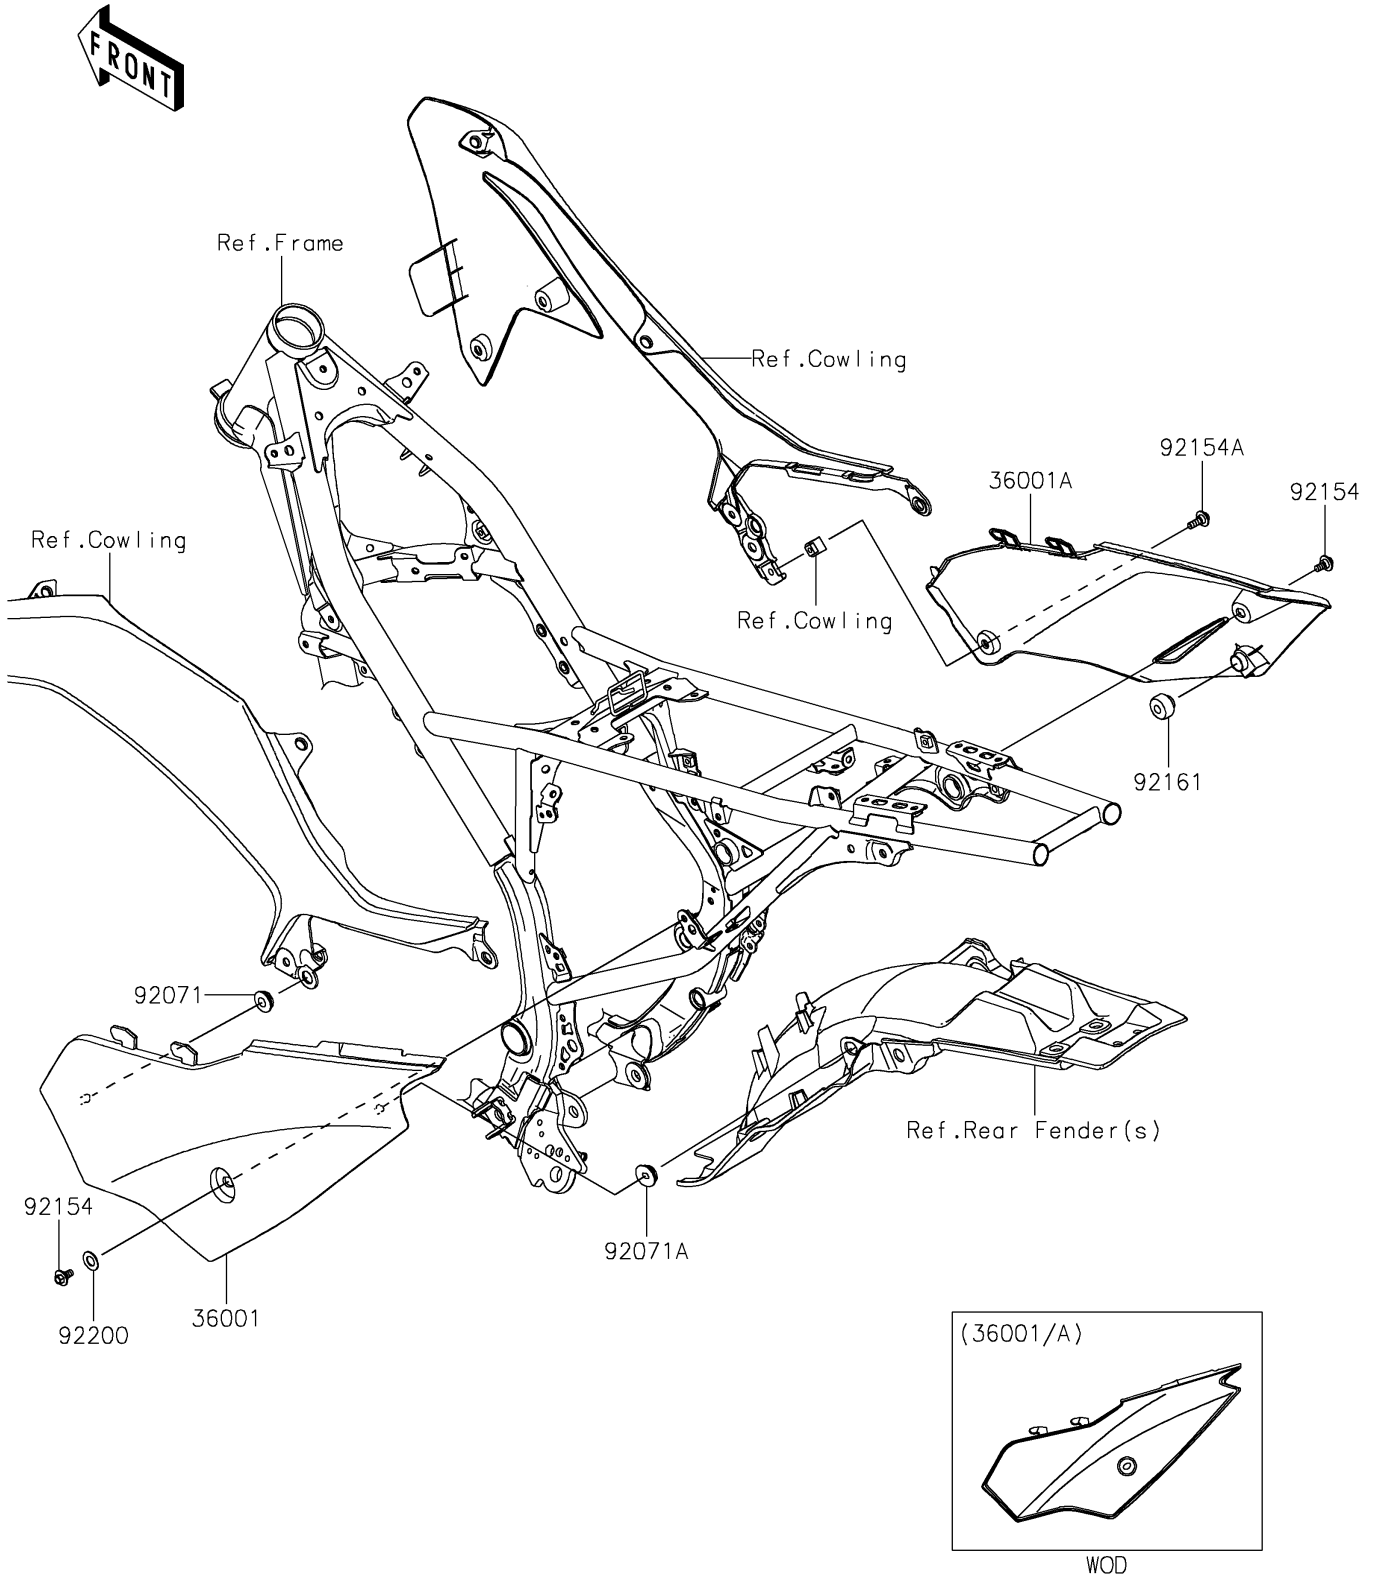

2022 KLX[®]230R

PARTS DIAGRAM

Side Covers

F2611

2022 KLX[®] 230R

PARTS LIST

Side Covers

Kawasaki

Let the Good Times Roll[®]

ITEM NAME

PART NUMBER

QUANTITY
