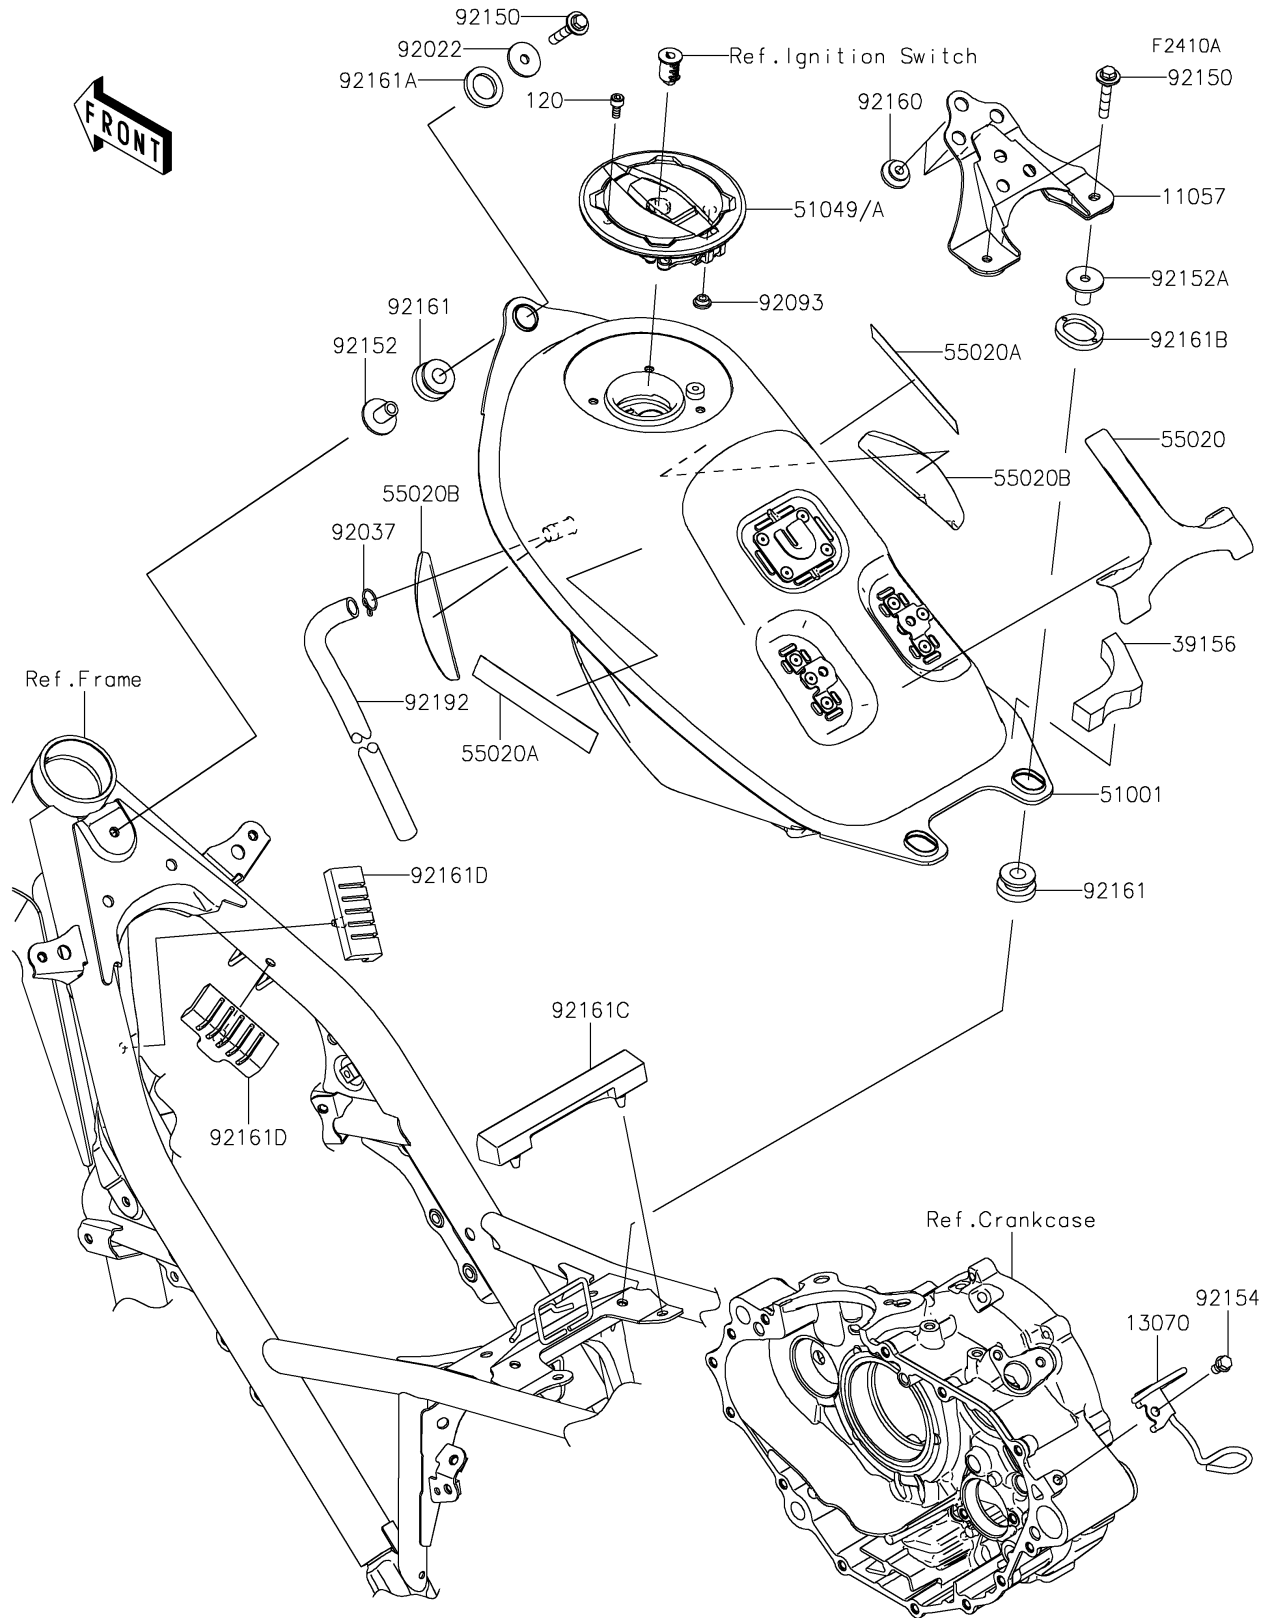

2021 KLX[®] 230R

PARTS DIAGRAM

Fuel Tank(CA)

2021 KLX[®] 230R

PARTS LIST

Fuel Tank(CA)

Kawasaki

Let the Good Times Roll[®]

ITEM NAME

PART NUMBER

QUANTITY
