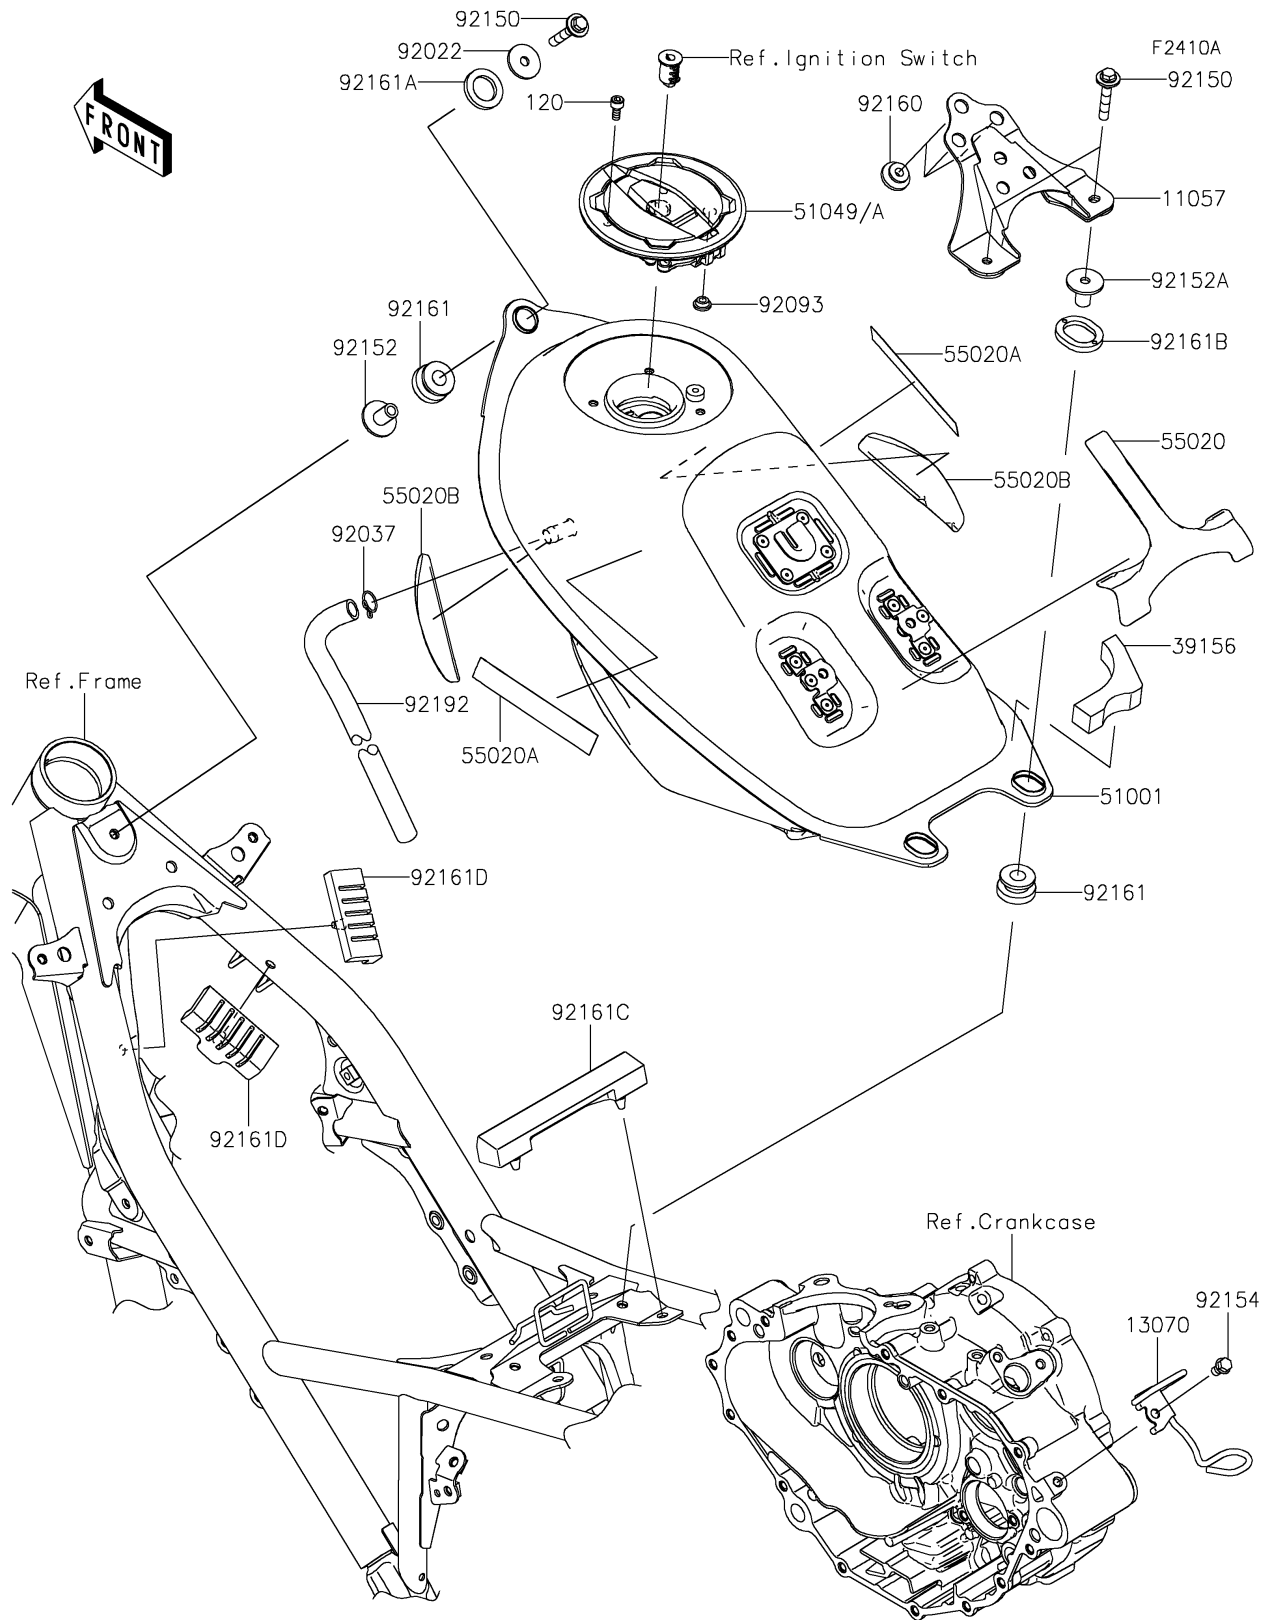

2021 KLX[®] 230R

PARTS DIAGRAM

Fuel Tank(CA)

2021 KLX[®] 230R

PARTS LIST

Fuel Tank(CA)

ITEM NAME	PART NUMBER	QUANTITY
BRACKET (Ref # 11057)	11057-4023	1
GUIDE (Ref # 13070)	13070-0909	1
PAD (Ref # 39156)	39156-2463	1
TANK-COMP-FUEL,F.S.BLACK (Ref # 51001)	51001-0902-25Q	1
CAP-TANK (Ref # 51049A)	51049-0765	1
GUARD,FUEL TANK,UPP (Ref # 55020)	55020-2303	1
GUARD,FUEL TANK,SIDE L&R (Ref # 55020A)	55020-2304	2
GUARD,FUEL TANK,LWR (Ref # 55020B)	55020-2305	2
WASHER,6.5X24X2 (Ref # 92022)	92022-1690	1
CLAMP,12.5MM (Ref # 92037)	92037-1271	1
SEAL,FUEL TANK CAP (Ref # 92093)	92093-1030	1
BOLT,FLANGED,6X35 (Ref # 92150)	92150-1527	3
COLLAR,6.8X10X16 (Ref # 92152)	92152-2666	1
COLLAR (Ref # 92152A)	92152-2678	2
BOLT,FLANGED,6X10 (Ref # 92154)	92154-0459	1
DAMPER (Ref # 92160)	92160-1613	3
DAMPER,FUEL TANK (Ref # 92161)	92161-1392	3
DAMPER (Ref # 92161A)	92161-2216	1
DAMPER (Ref # 92161B)	92161-2217	2
DAMPER (Ref # 92161C)	92161-2231	1
DAMPER (Ref # 92161D)	92161-2286	2
TUBE,DRAIN (Ref # 92192)	92192-2305	1
BOLT-SOCKET,5X12 (Ref # 120)	120CA0512	4