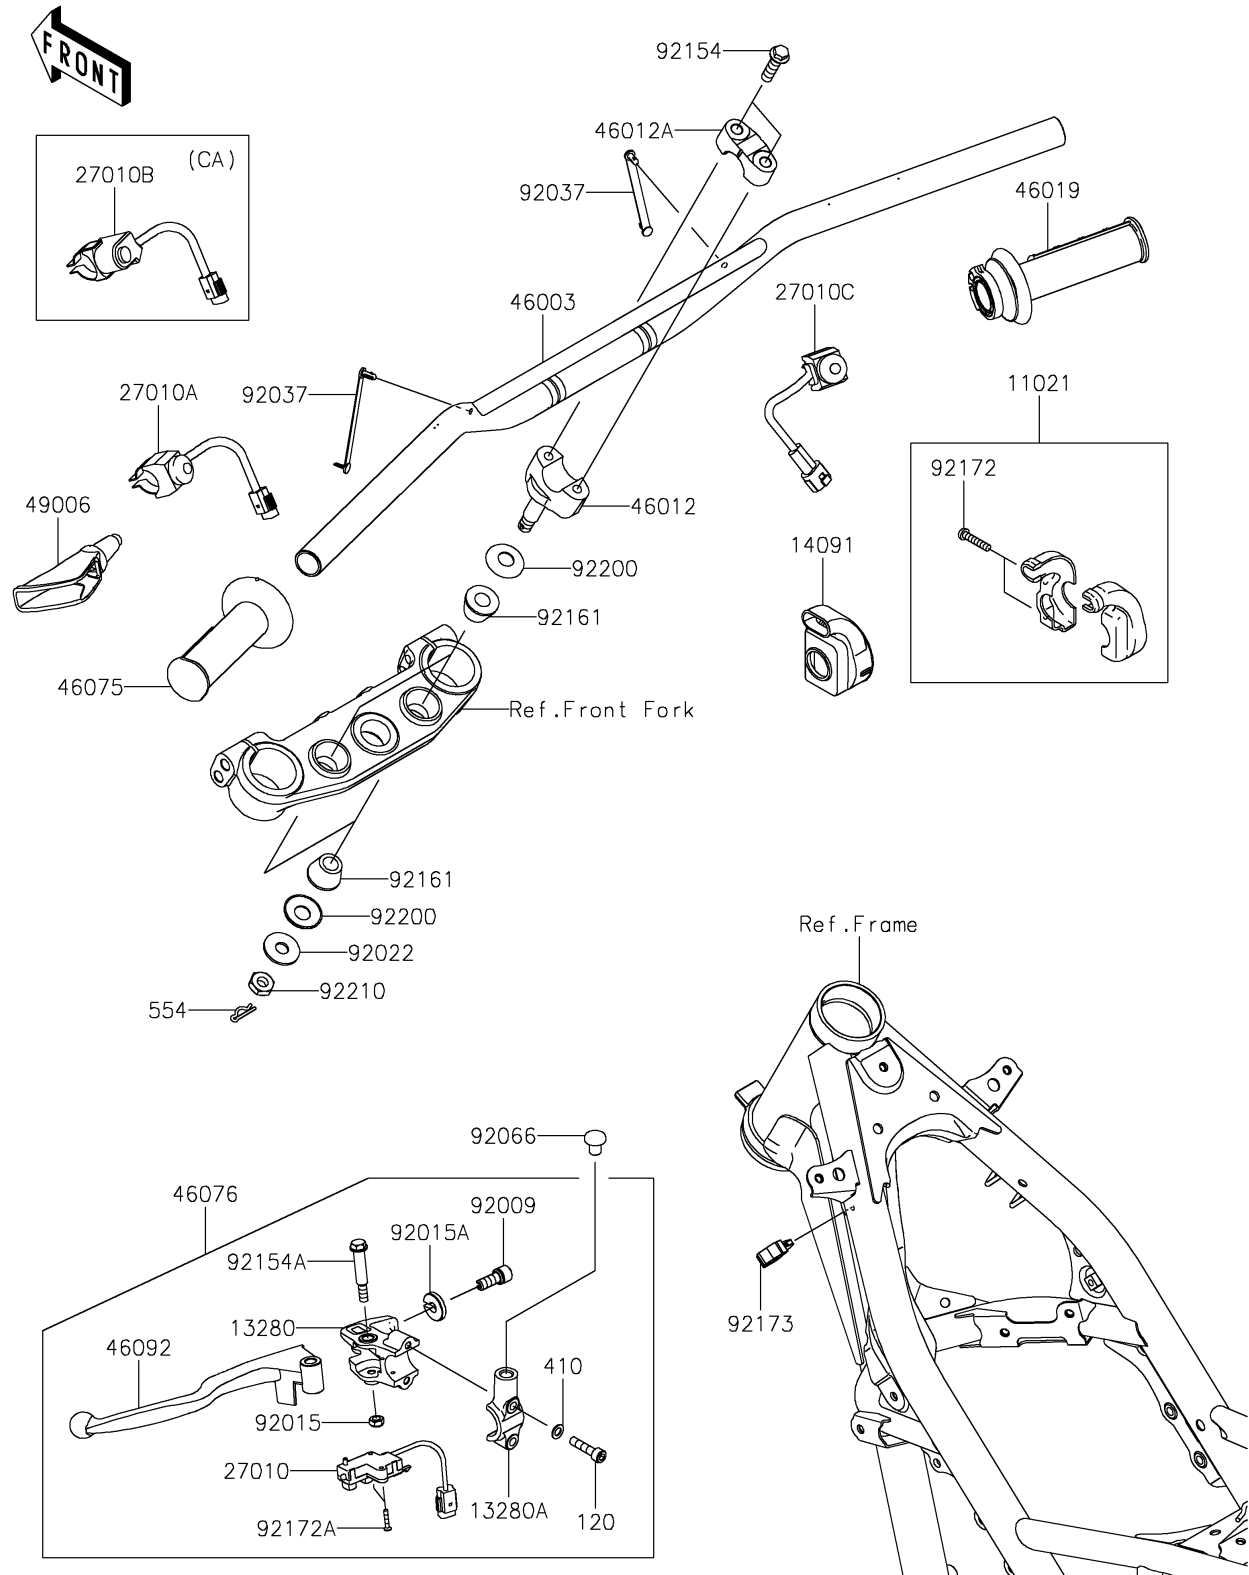

2022 KLX[®]230R

PARTS DIAGRAM

Handlebar

F2310

2022 KLX[®] 230R

PARTS LIST

Handlebar

Kawasaki

Let the Good Times Roll[®]

ITEM NAME

PART NUMBER

QUANTITY
