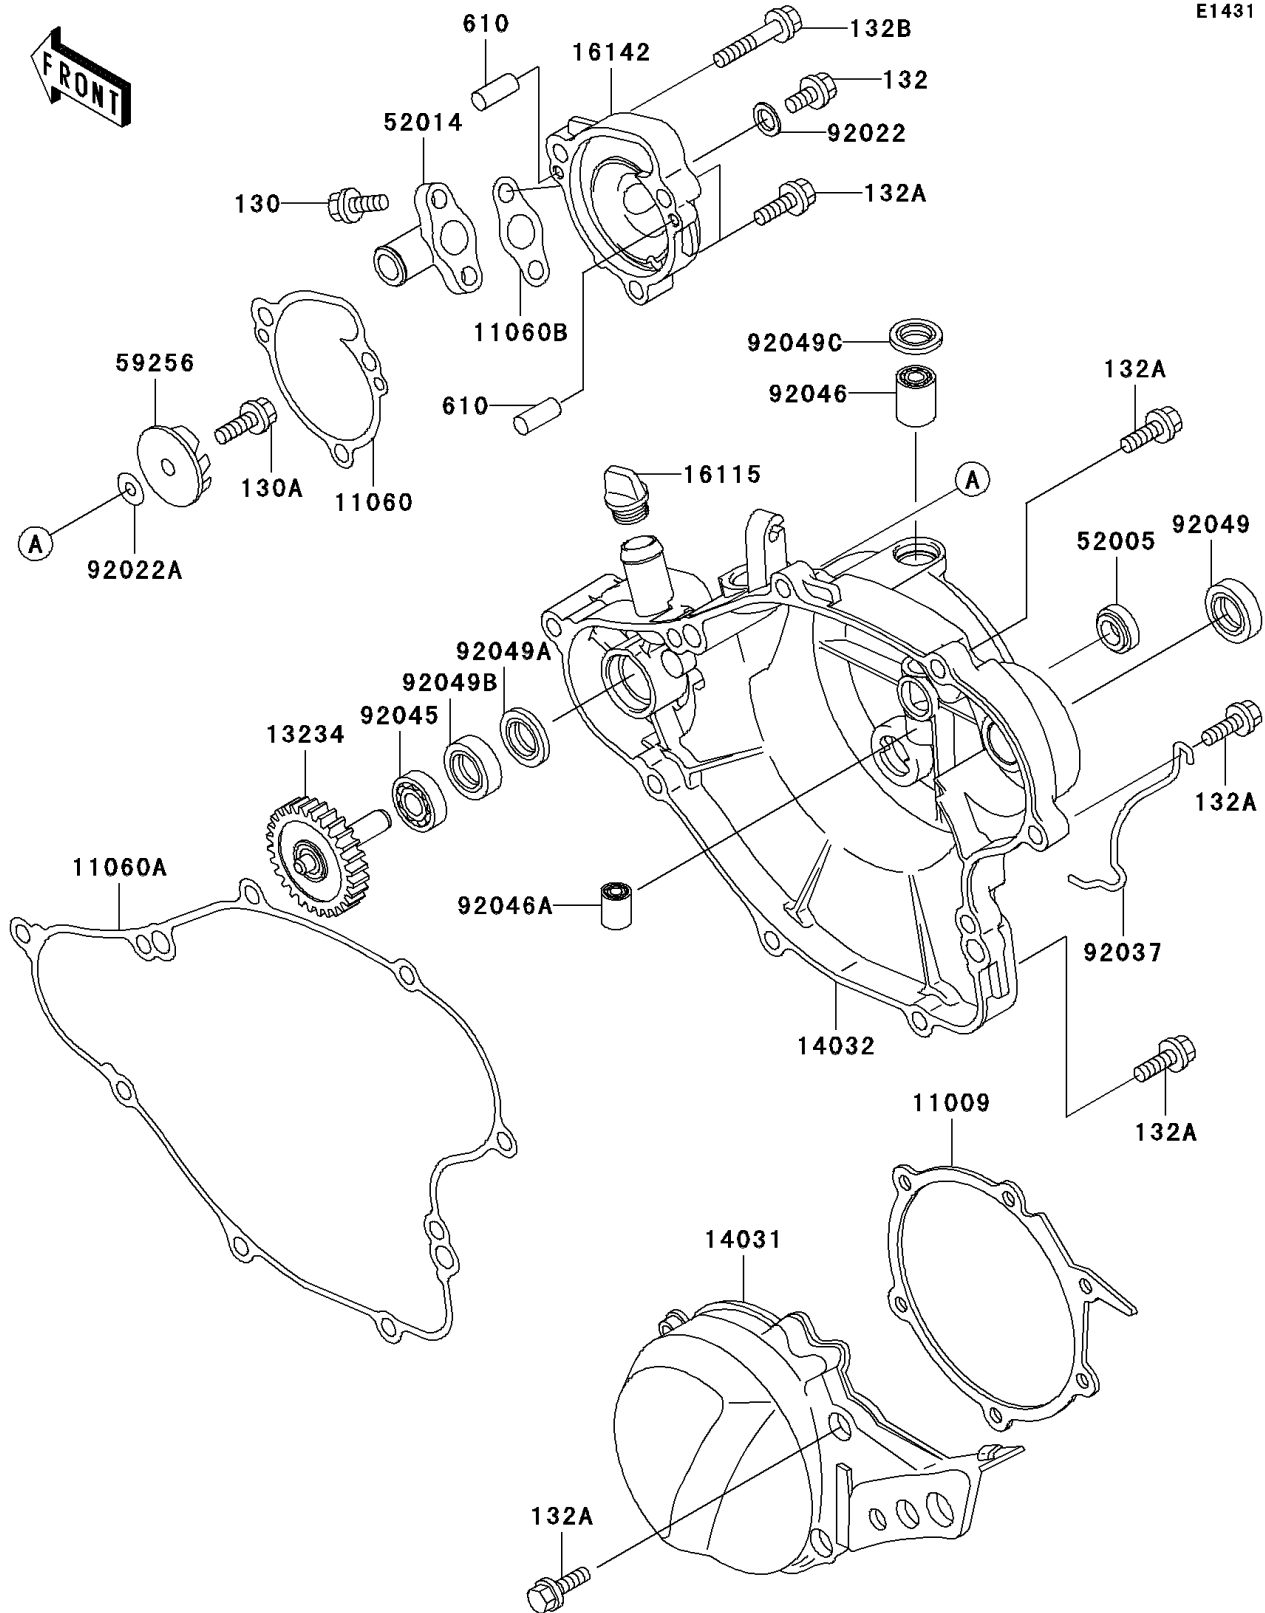

2004 KX65

PARTS DIAGRAM

Engine Cover(s)

E1431

2004 KX65

PARTS LIST

Engine Cover(s)

ITEM NAME

PART NUMBER

QUANTITY
