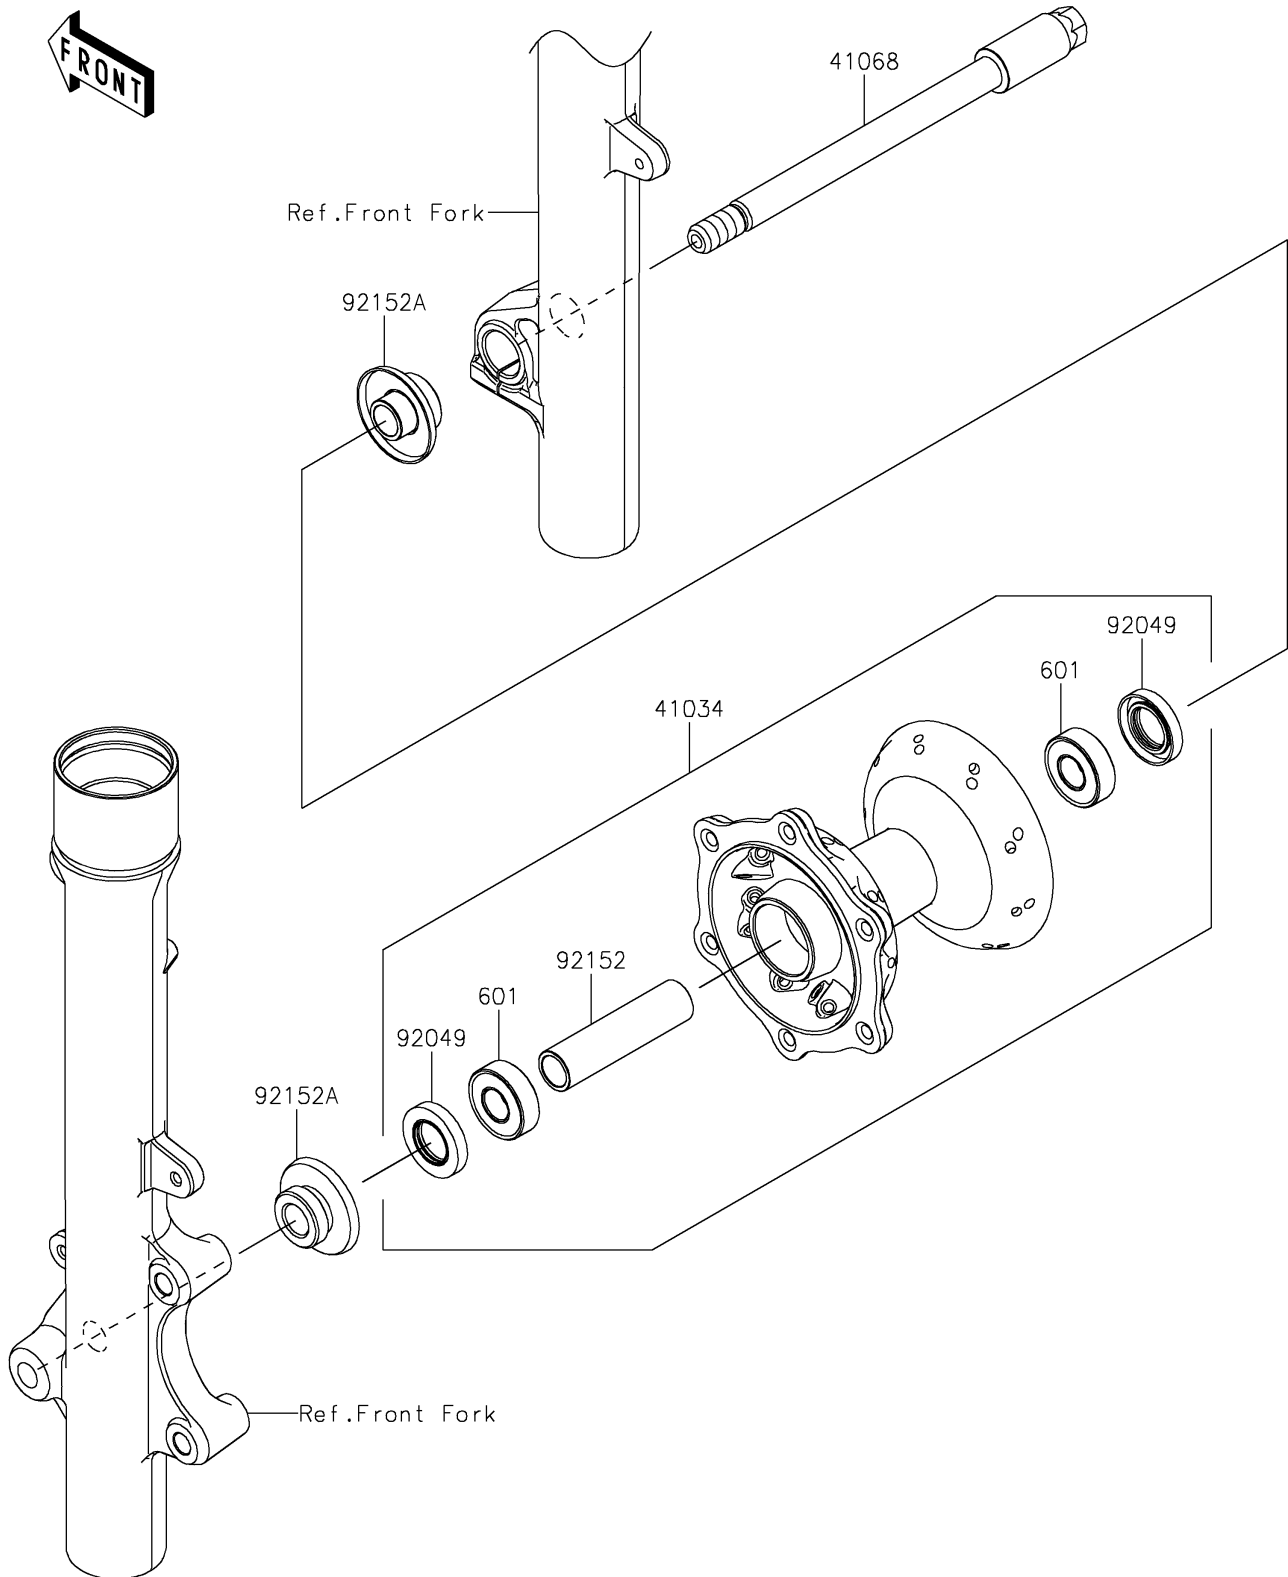

2022 KLX[®] 230R

PARTS DIAGRAM

Front Hub

F2230

2022 KLX[®] 230R

PARTS LIST

Front Hub

Kawasaki

Let the Good Times Roll[®]

ITEM NAME

PART NUMBER

QUANTITY
