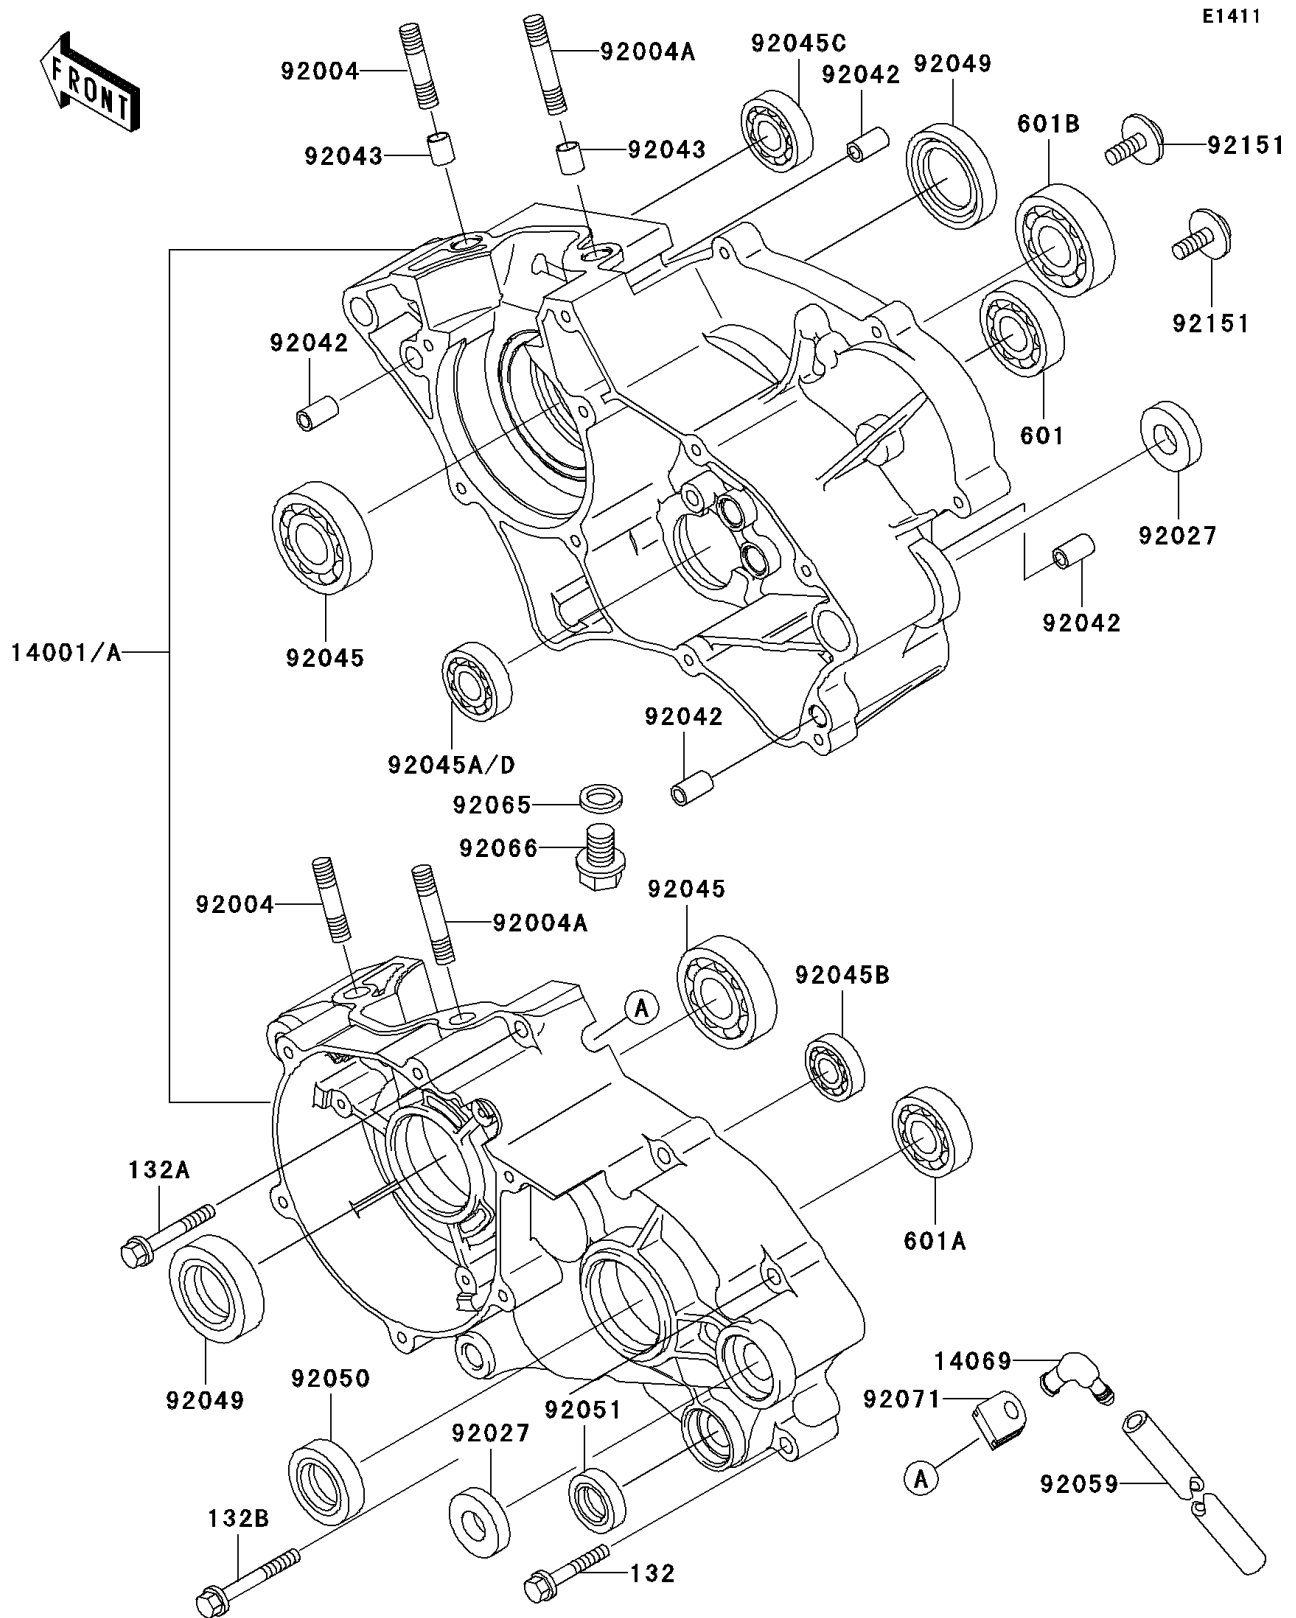

2004 KX65

PARTS DIAGRAM

Crankcase

2004 KX65

PARTS LIST

Crankcase

ITEM NAME

PART NUMBER

QUANTITY
