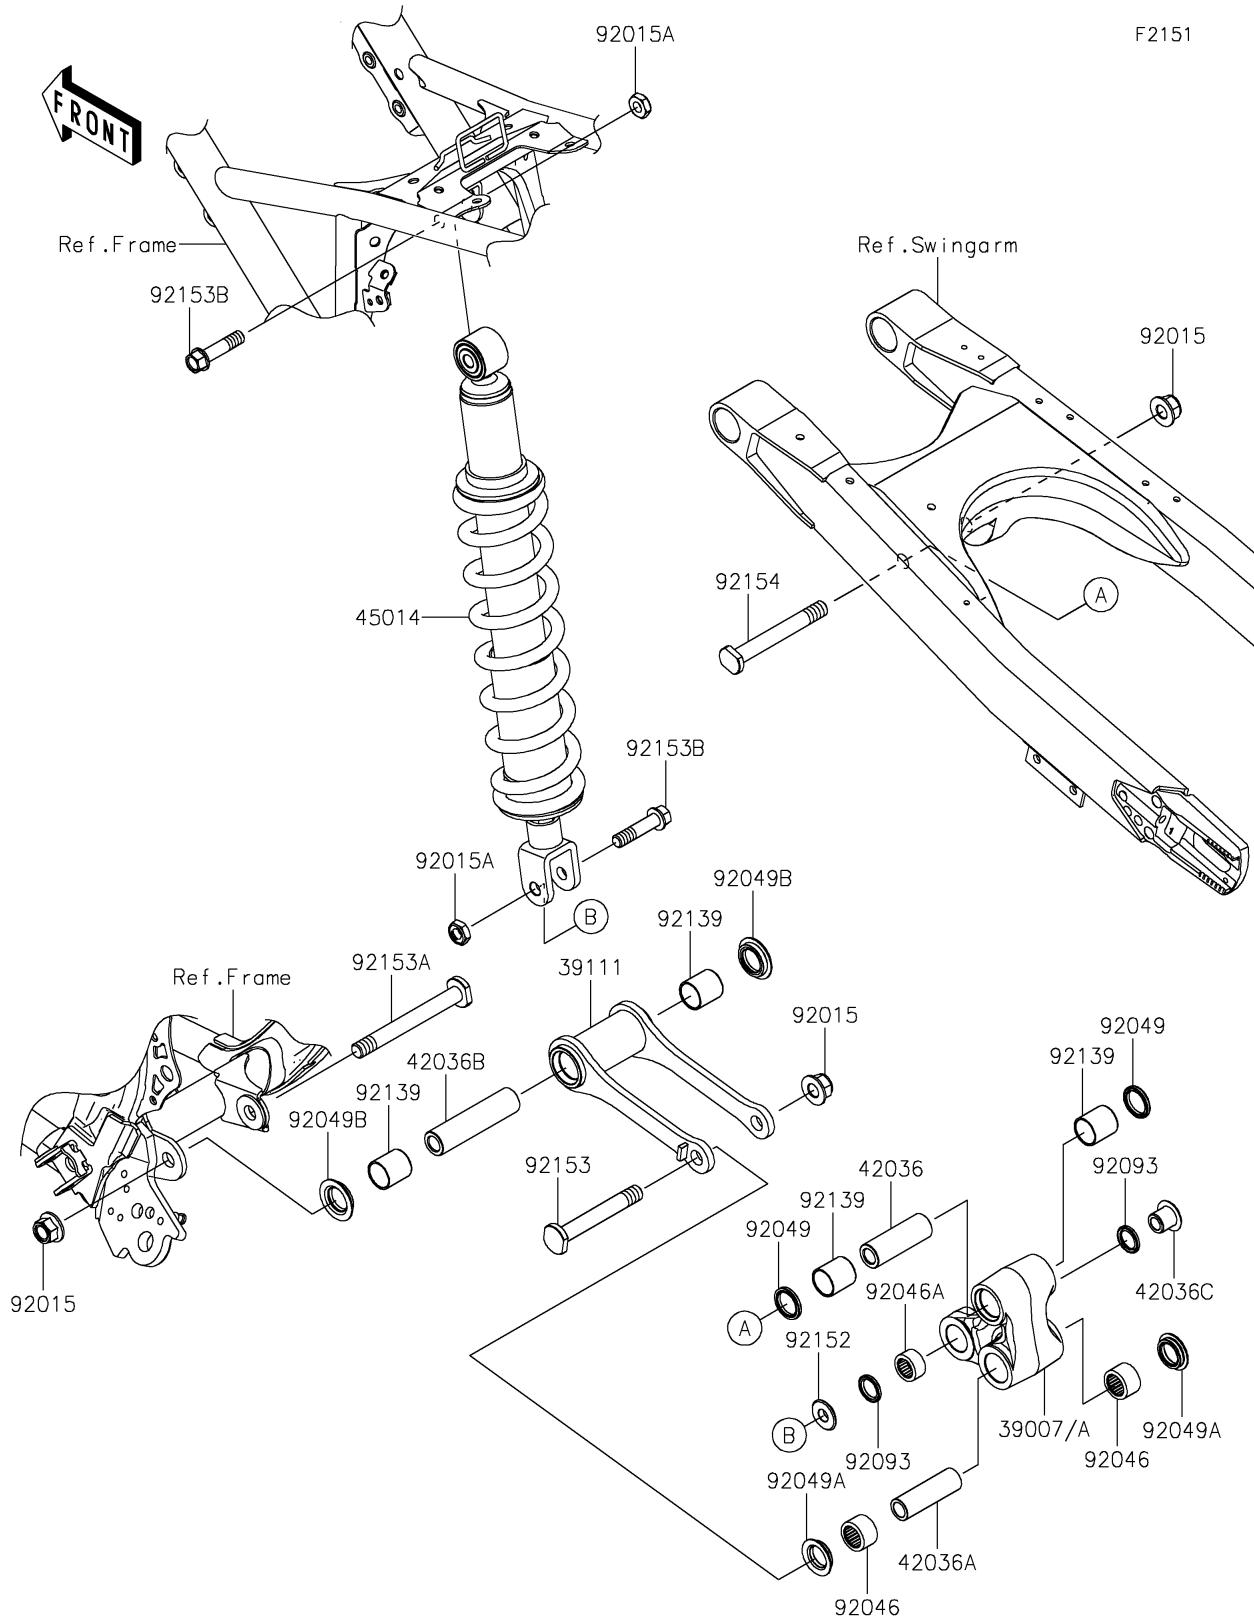

2022 KLX[®]230R

PARTS DIAGRAM

Suspension/Shock Absorber

2022 KLX[®] 230R

PARTS LIST

Suspension/Shock Absorber

Kawasaki

Let the Good Times Roll[®]

ITEM NAME

PART NUMBER

QUANTITY
