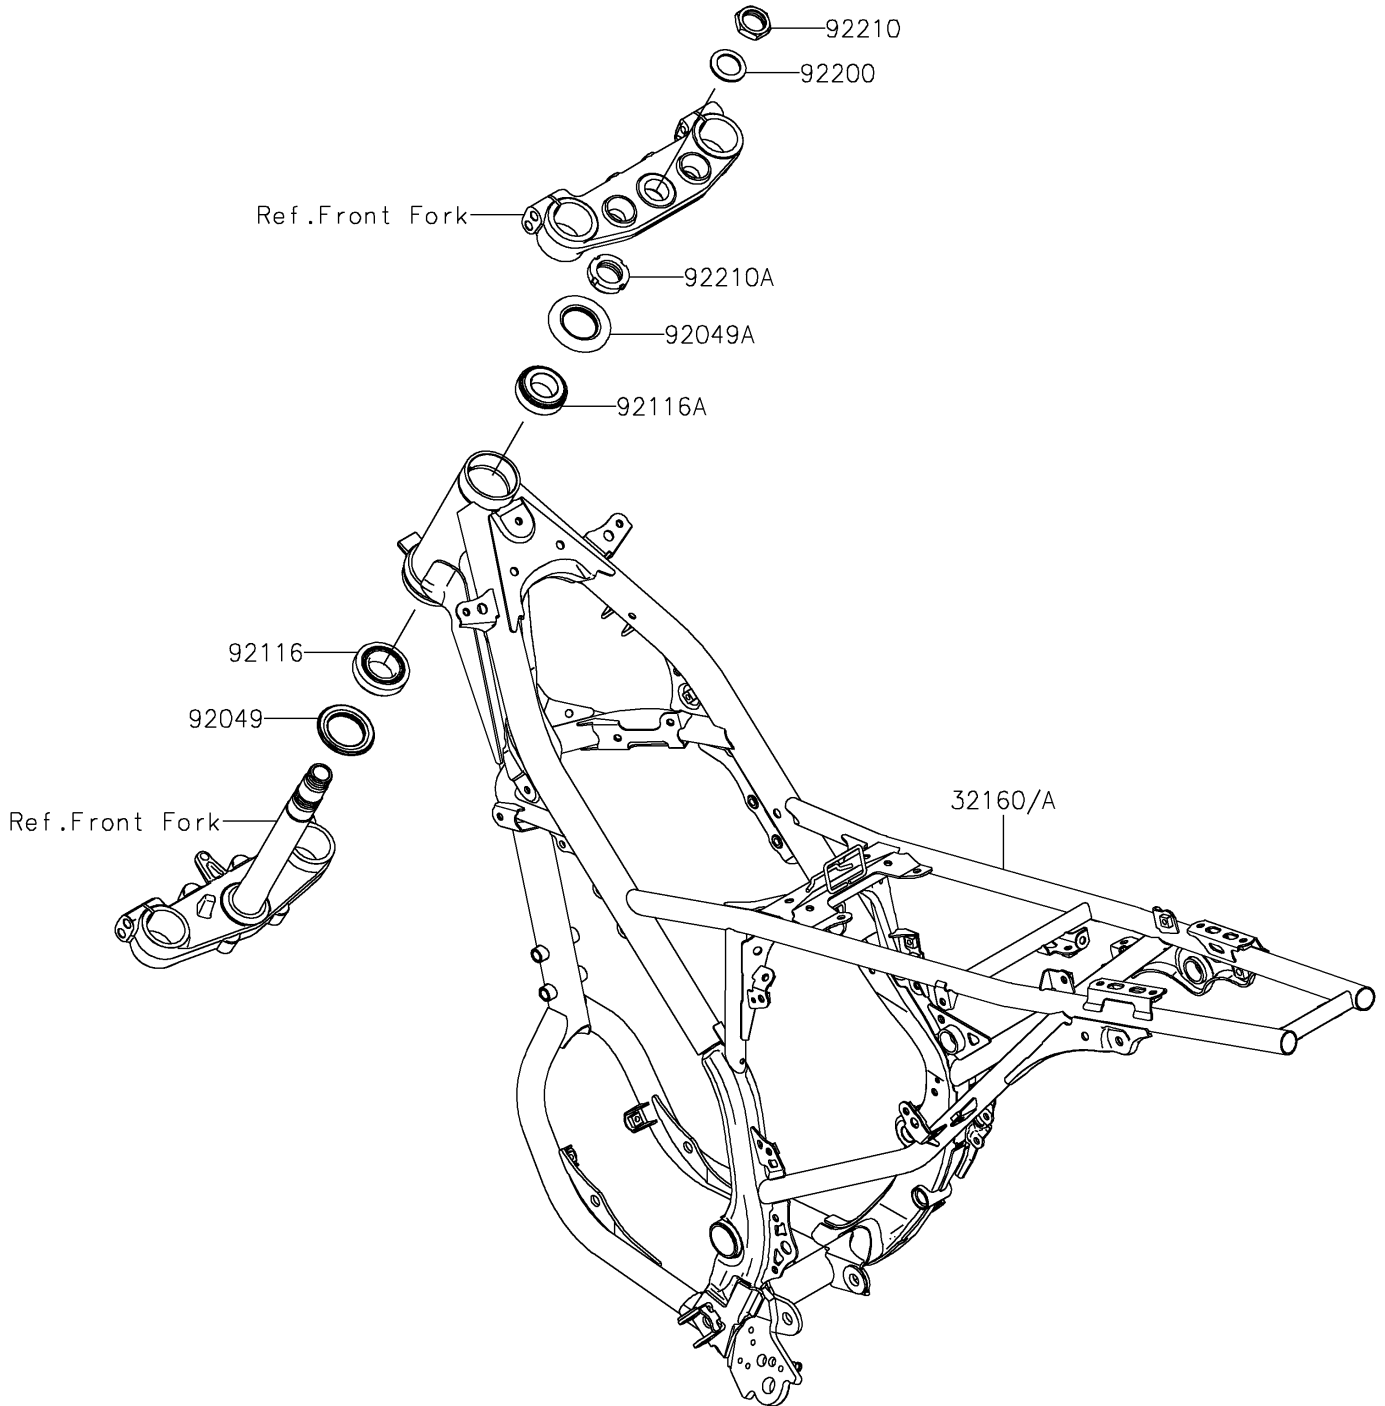

2022 KLX[®] 230R

PARTS DIAGRAM

Frame

F2120

2022 KLX[®] 230R

PARTS LIST

Frame

Kawasaki

Let the Good Times Roll[®]

ITEM NAME

PART NUMBER

QUANTITY
