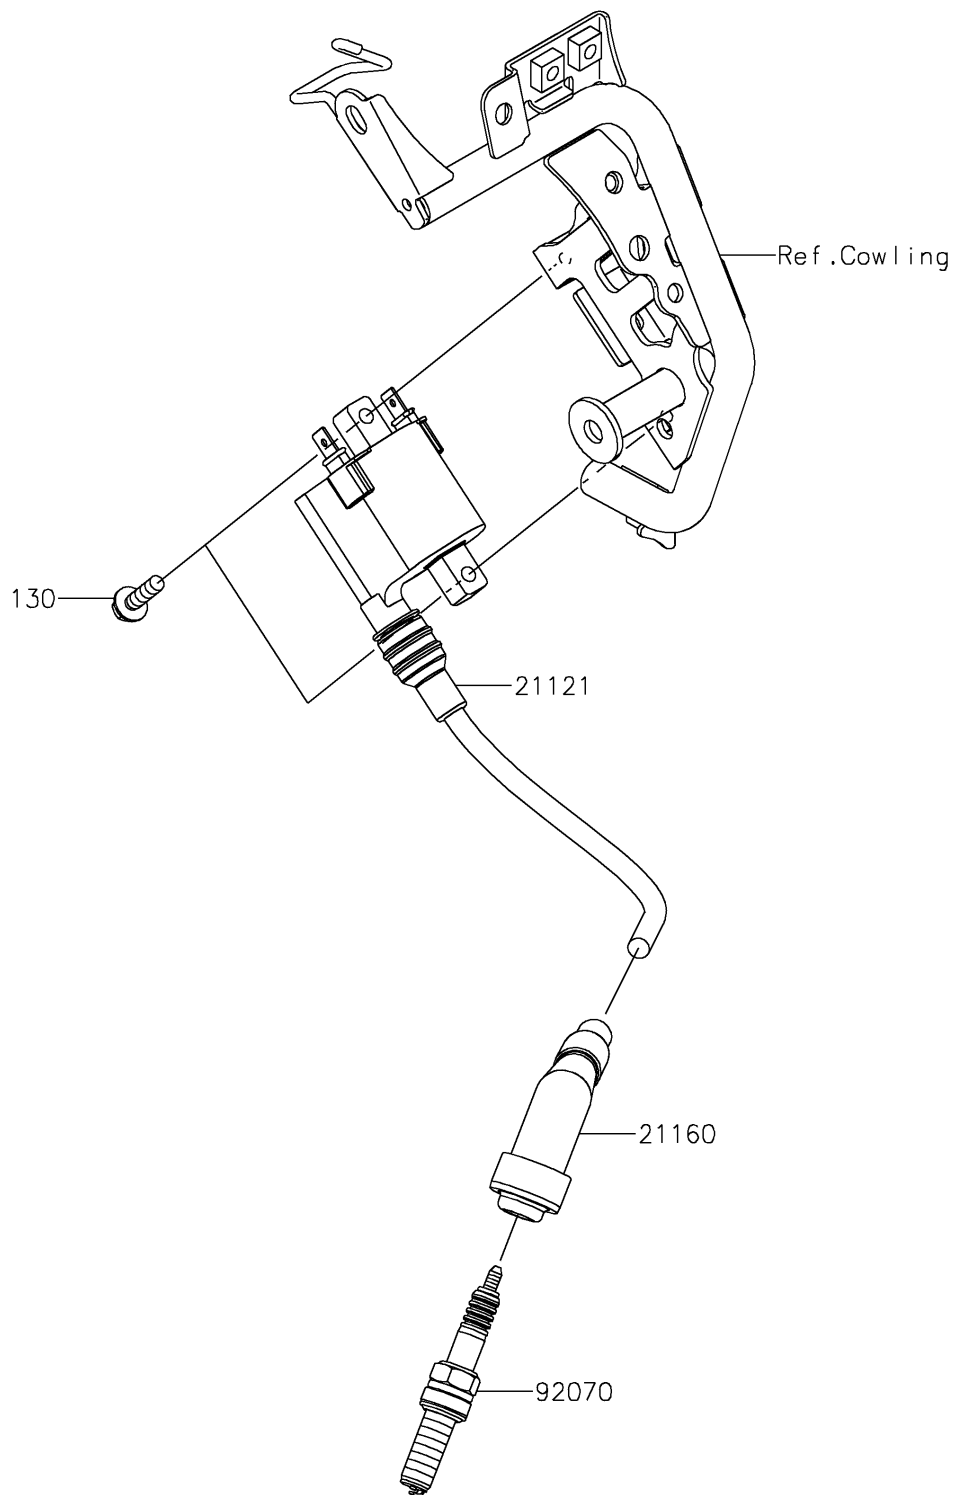

2022 KLX[®] 230R

PARTS DIAGRAM

Ignition System

E1830

2022 KLX[®] 230R

PARTS LIST

Ignition System

Kawasaki

Let the Good Times Roll[®]

ITEM NAME

PART NUMBER

QUANTITY
