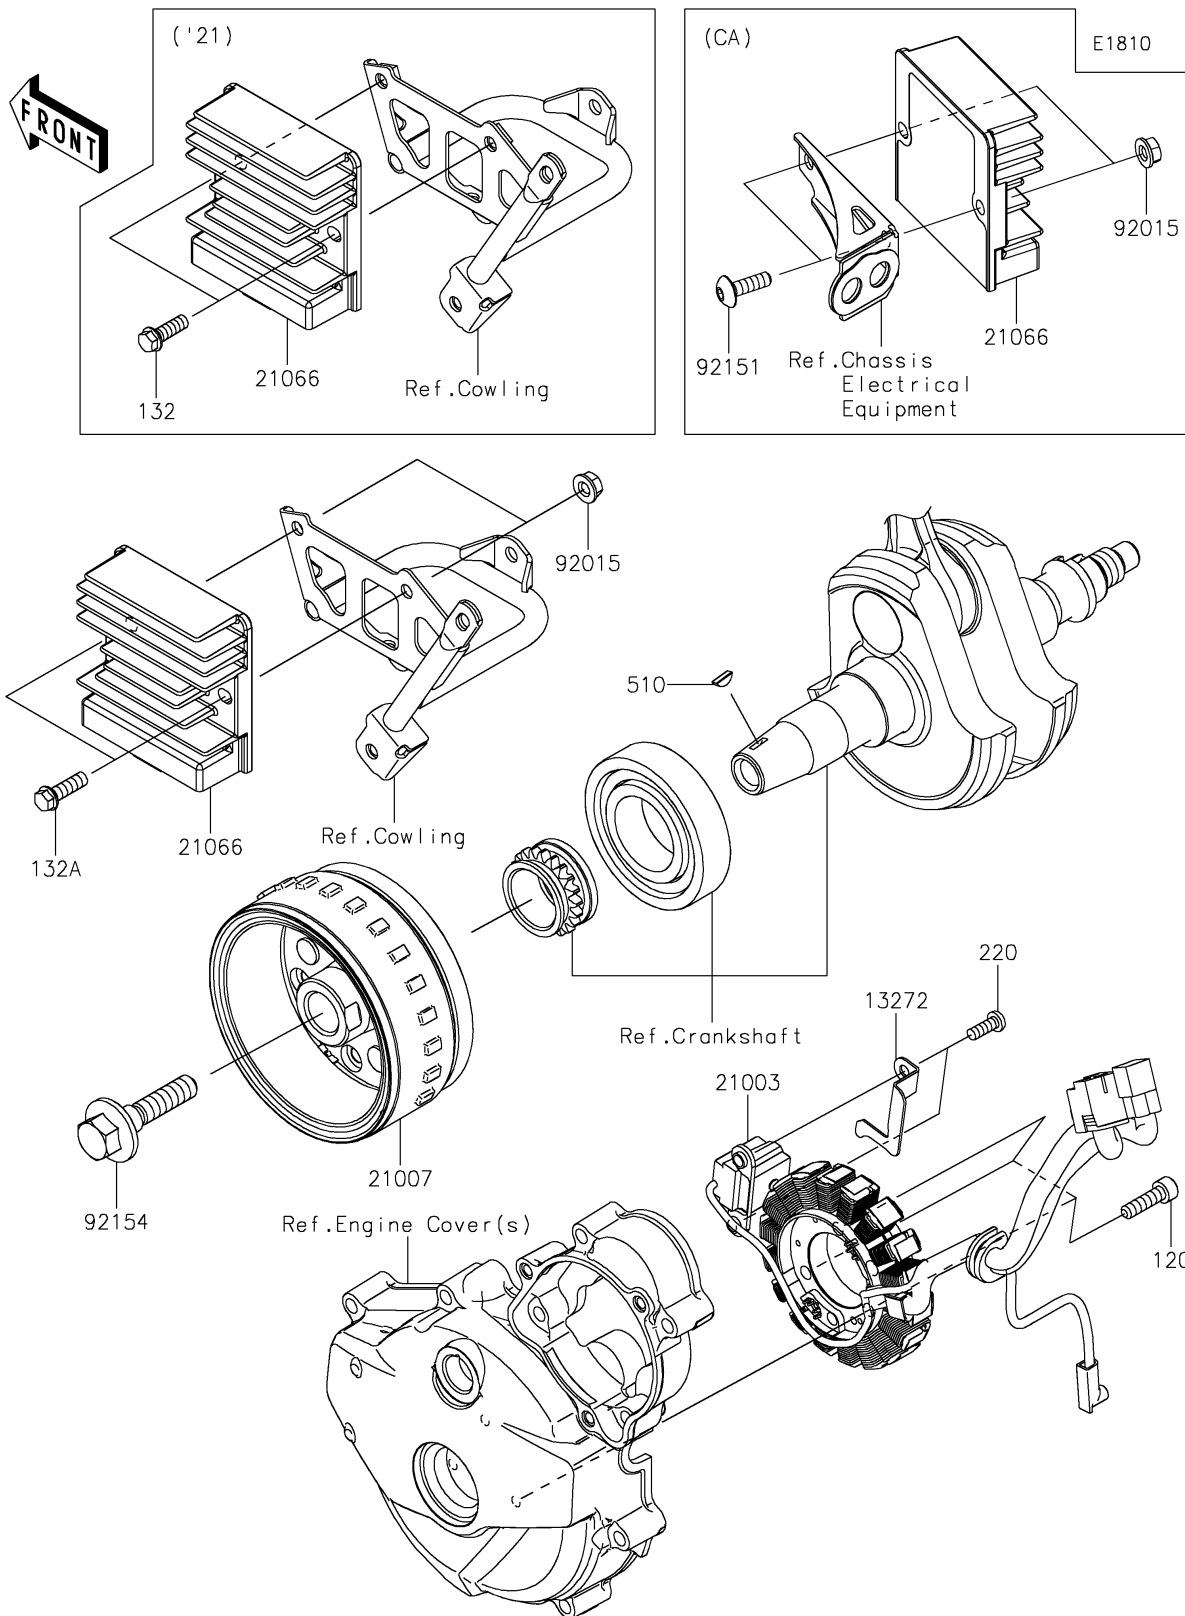

2022 KLX[®]230R

PARTS DIAGRAM

Generator

2022 KLX[®] 230R

PARTS LIST

Generator

Kawasaki

Let the Good Times Roll[®]

ITEM NAME

PART NUMBER

QUANTITY
