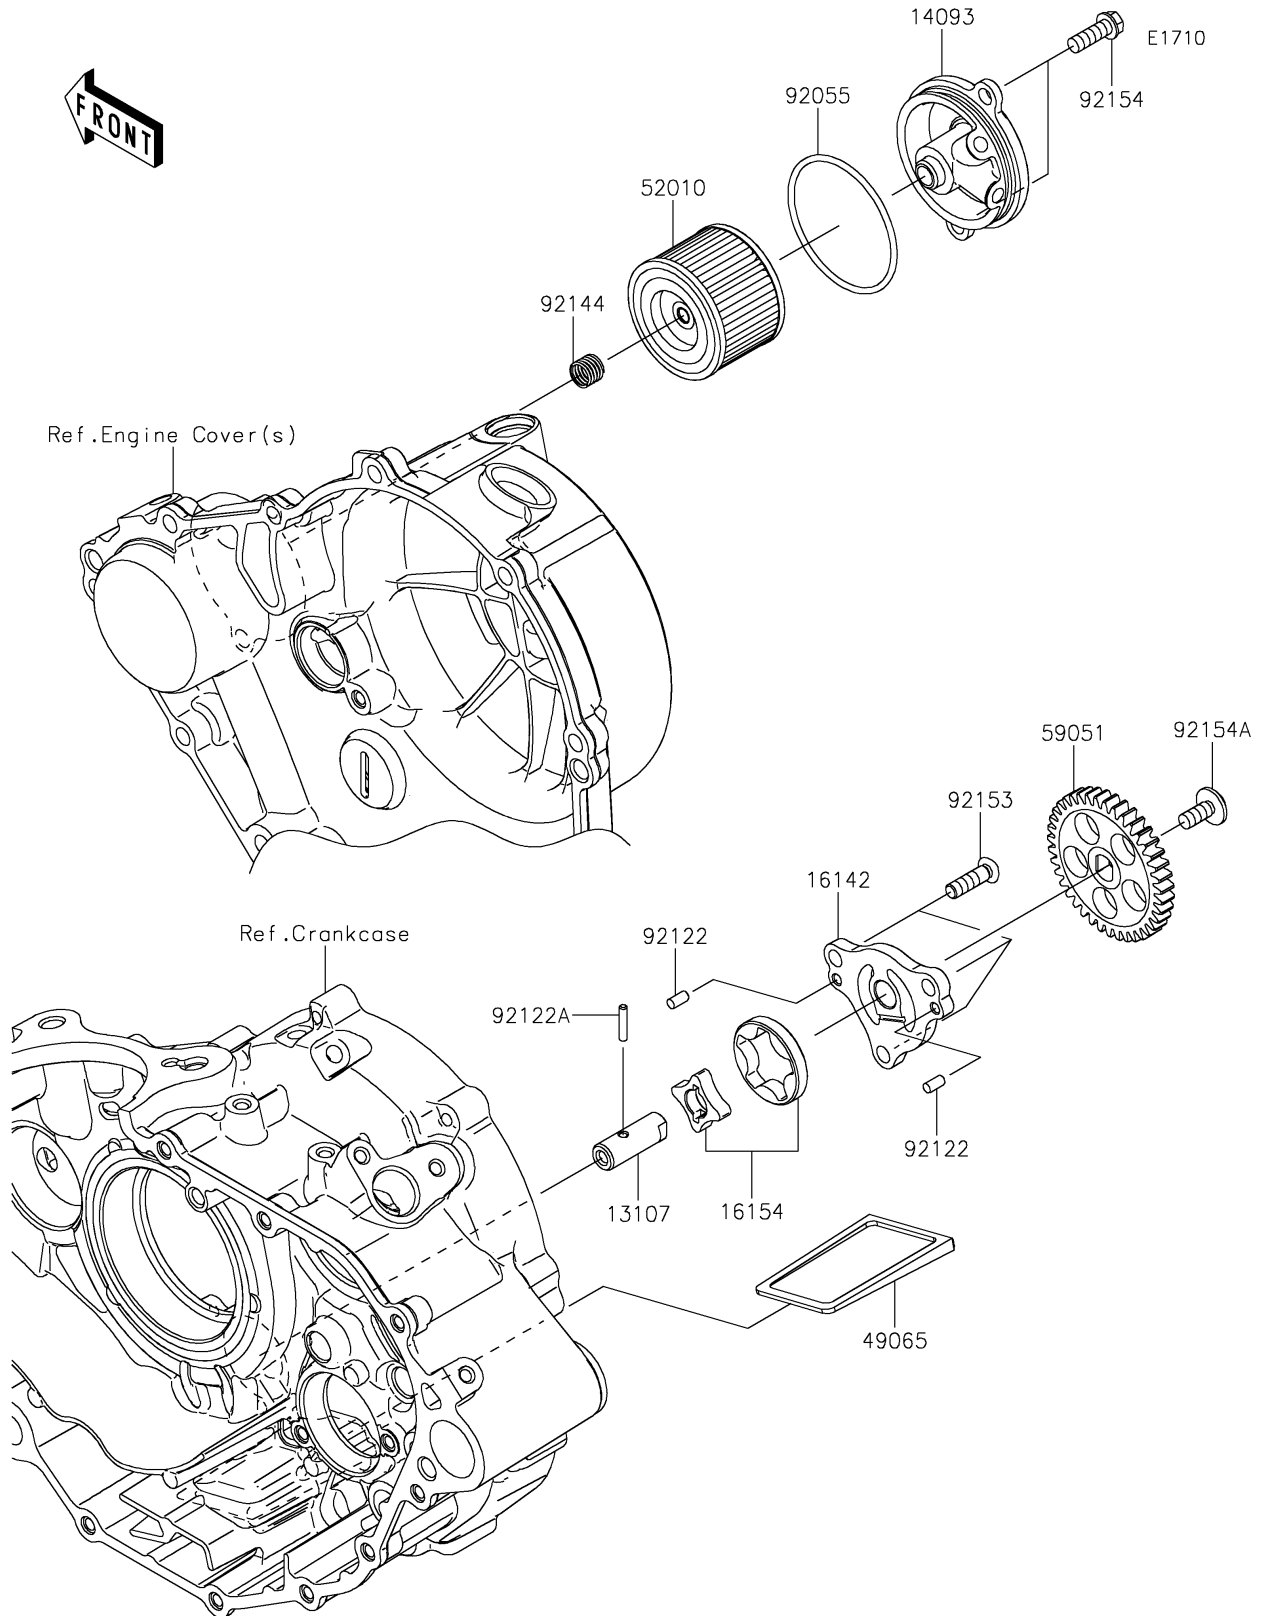

2022 KLX[®]230R

PARTS DIAGRAM

Oil Pump

2022 KLX[®] 230R

PARTS LIST

Oil Pump

ITEM NAME	PART NUMBER	QUANTITY
SHAFT,OIL PUMP (Ref # 13107)	13107-0891	1
COVER,OIL FILTER (Ref # 14093)	14093-0786	1
COVER-PUMP,OIL (Ref # 16142)	16142-0760	1
ROTOR-PUMP (Ref # 16154)	16154-0747	1
FILTER-OIL (Ref # 49065)	49065-1058	1
ELEMENT-OIL FILTER (Ref # 52010)	52010-1053	1
GEAR-SPUR,39T (Ref # 59051)	59051-0819	1
RING-O,52.6X2.4 (Ref # 92055)	92055-1577	1
ROLLER,4X8 (Ref # 92122)	92122-0557	2
ROLLER,3X15.8 (Ref # 92122A)	92122-1126	1
SPRING (Ref # 92144)	92144-1761	1
BOLT,TORX,6X20 (Ref # 92153)	92153-1653	3
BOLT,FLANGED,6X18 (Ref # 92154)	92154-1775	2
BOLT,SOCKET,6X14 (Ref # 92154A)	92154-2731	1