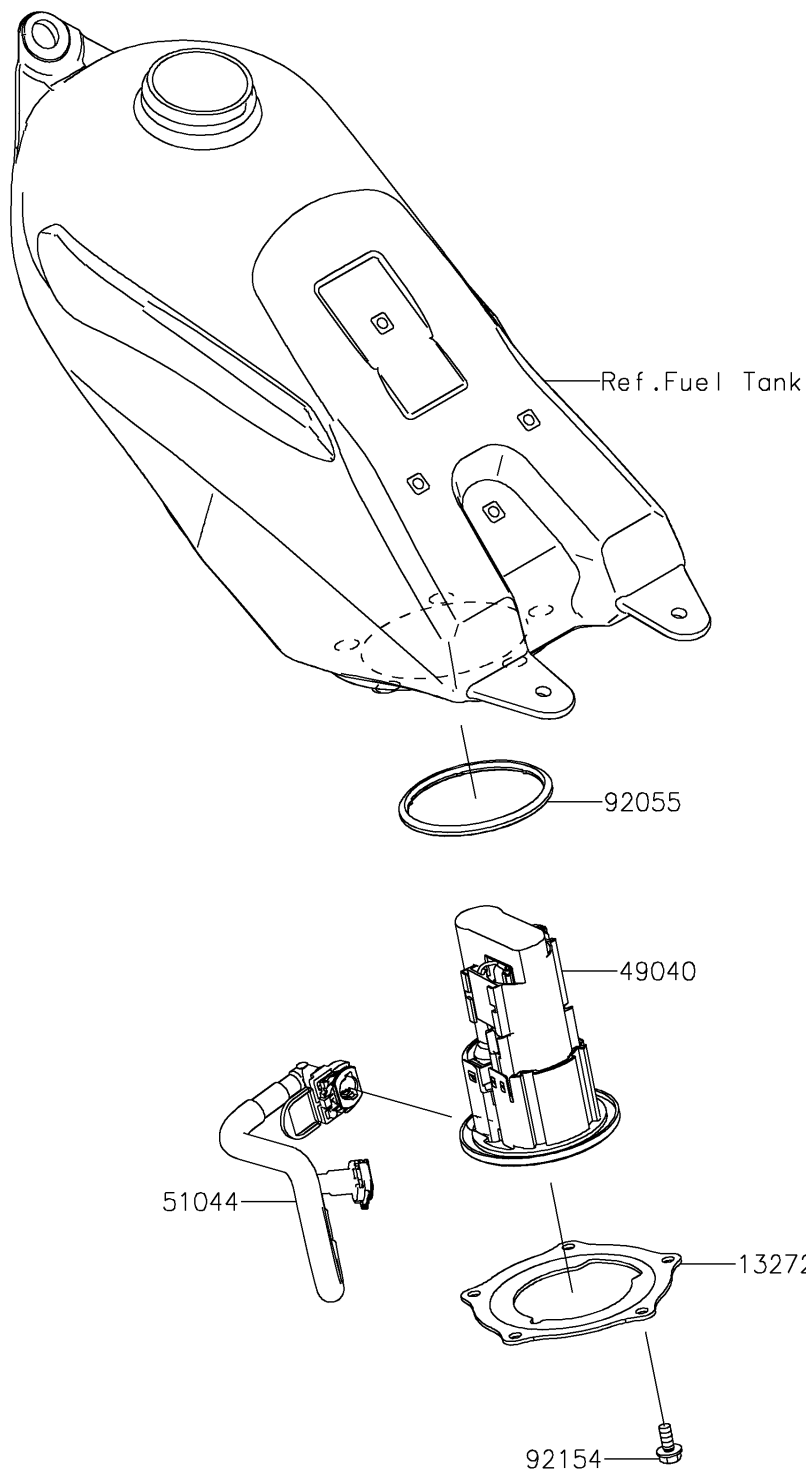

2021 KLX[®] 230R

PARTS DIAGRAM

Fuel Pump

E1520

2021 KLX[®] 230R

PARTS LIST

Fuel Pump

Kawasaki

Let the Good Times Roll[®]

ITEM NAME

PART NUMBER

QUANTITY
