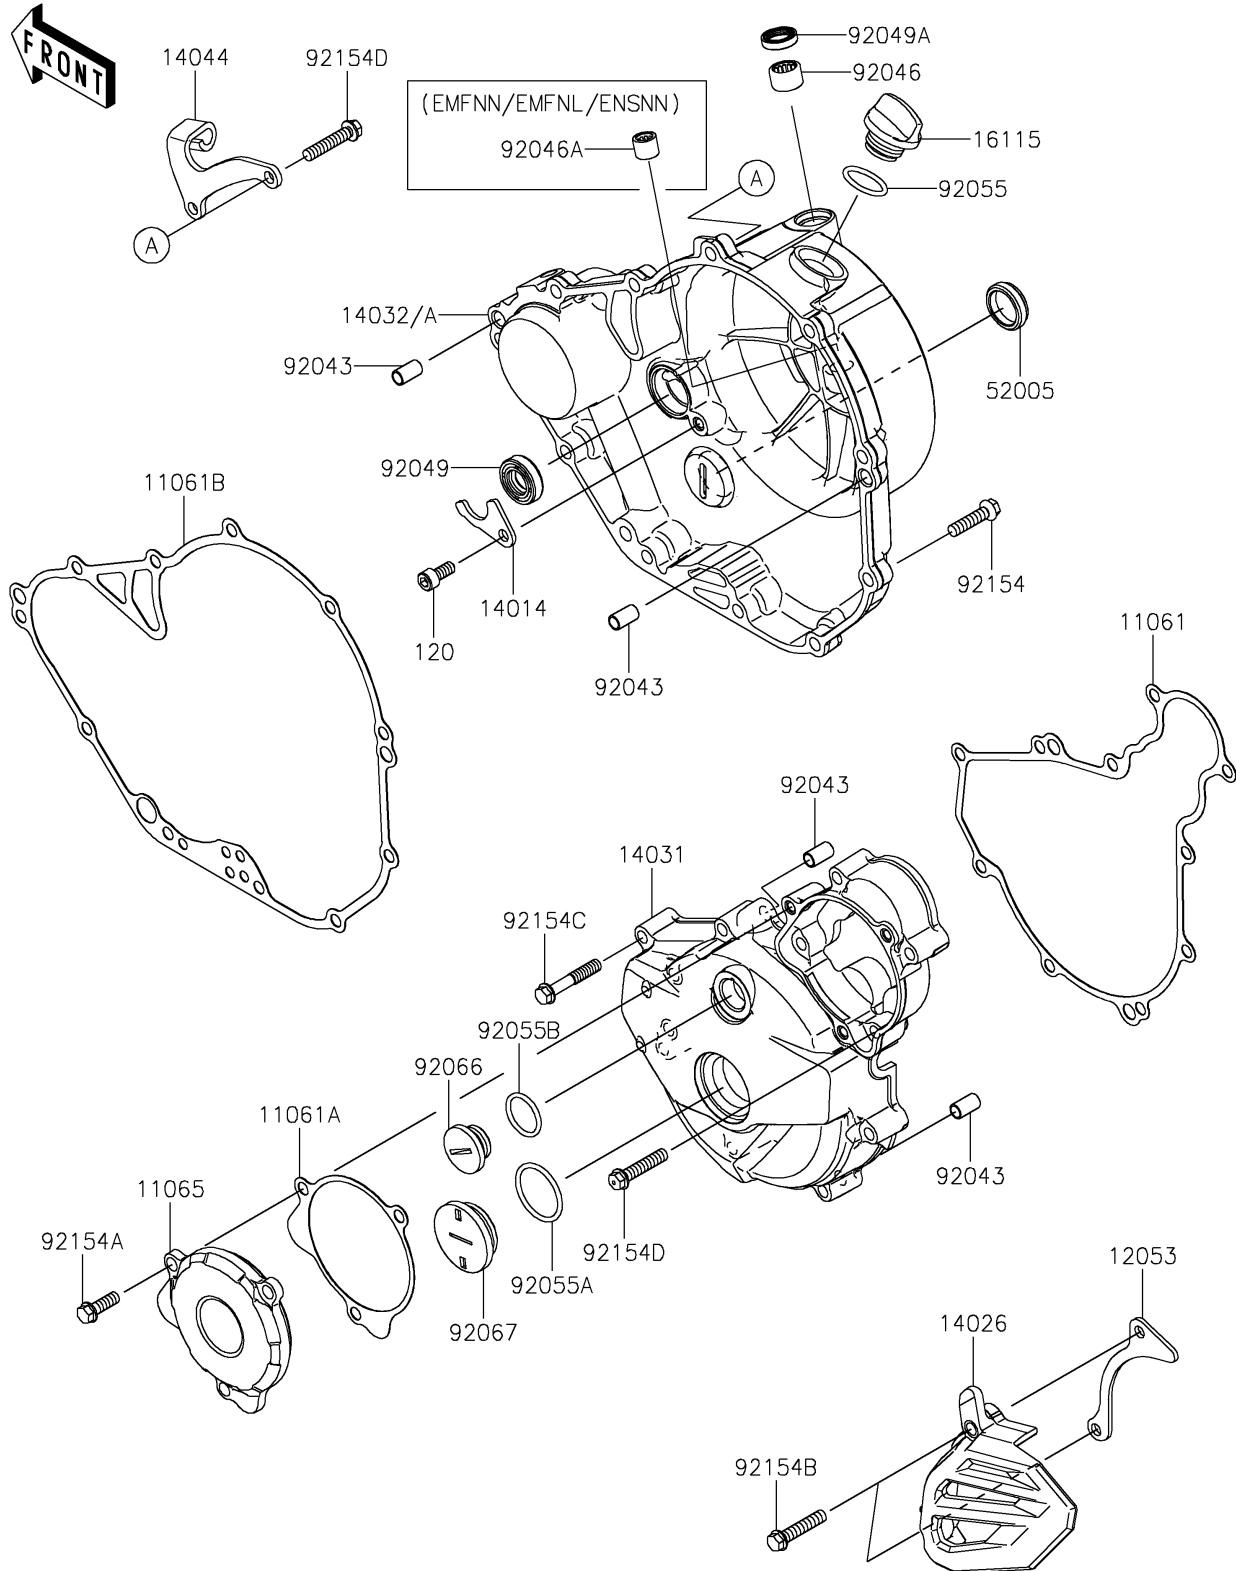

2022 KLX[®]230R

PARTS DIAGRAM

Engine Cover(s)

E1431

2022 KLX[®] 230R

PARTS LIST

Engine Cover(s)

Kawasaki

Let the Good Times Roll[®]

ITEM NAME

PART NUMBER

QUANTITY
