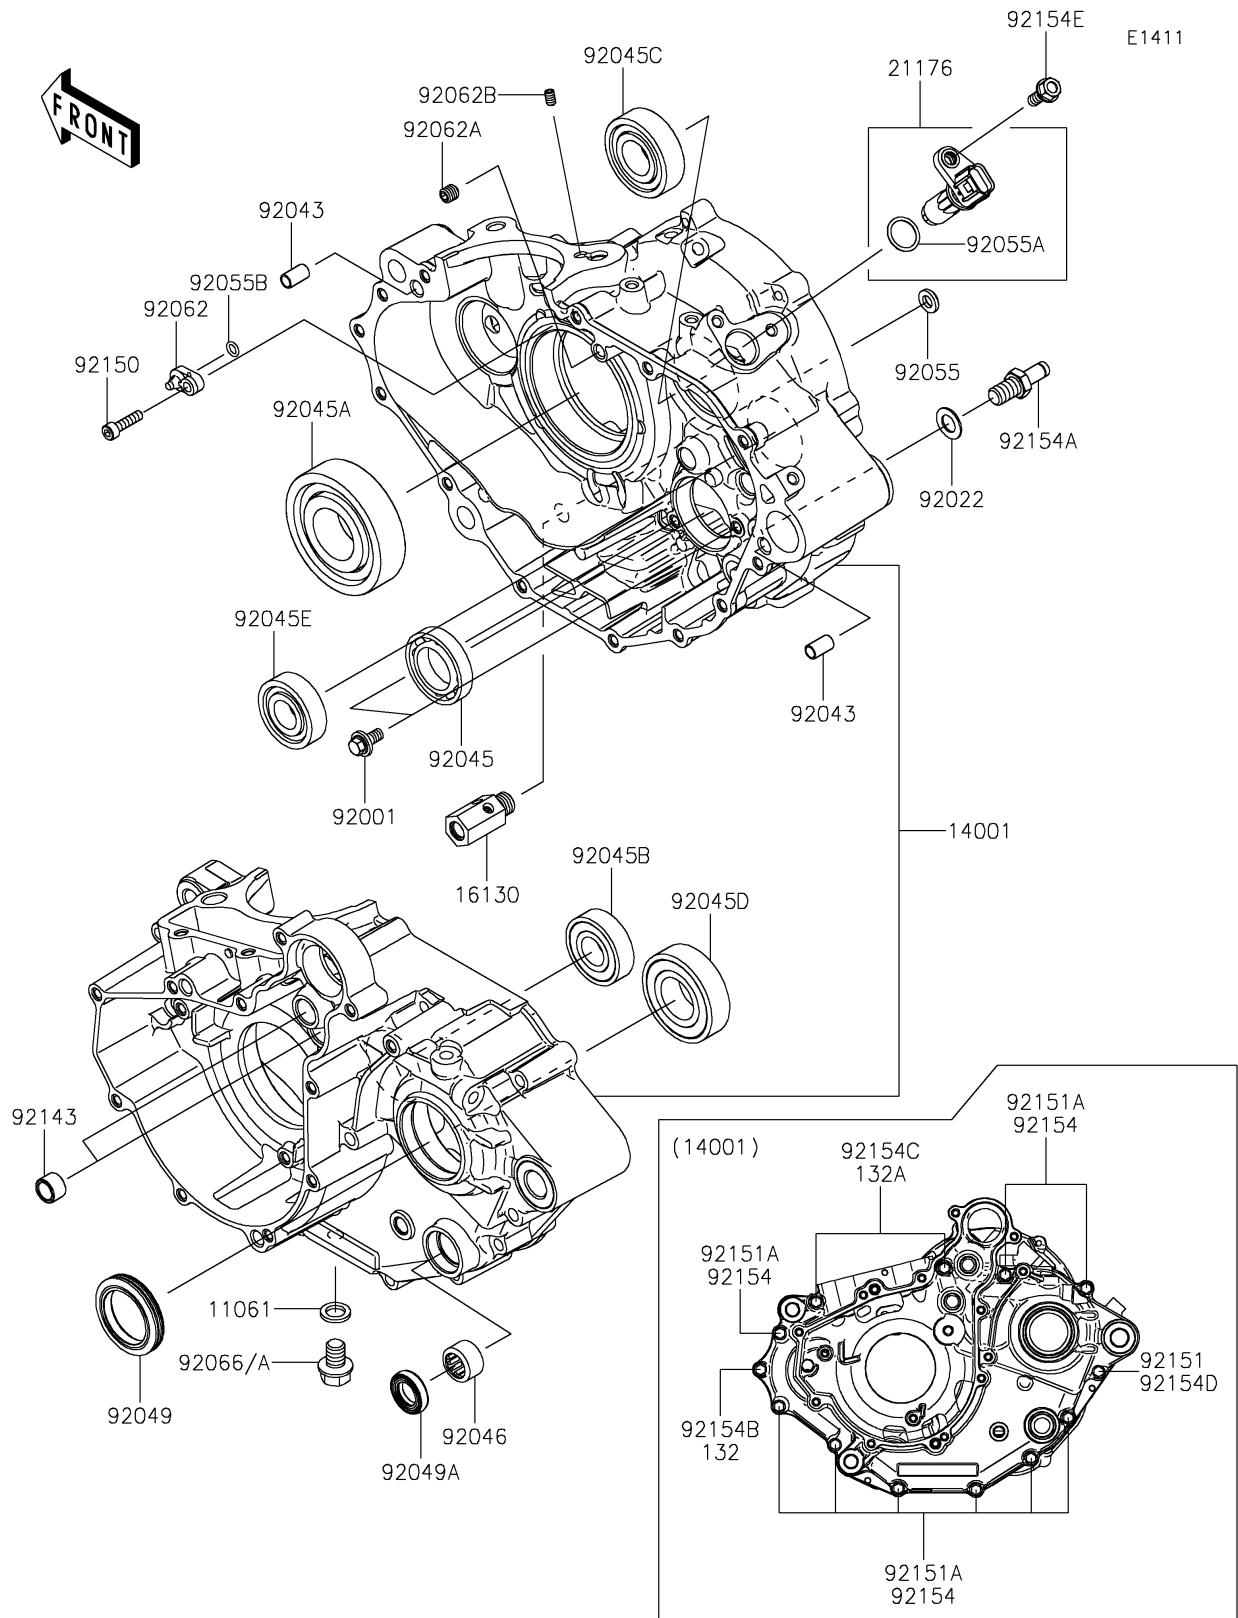

2022 KLX[®]230R

PARTS DIAGRAM

Crankcase

2022 KLX[®] 230R

PARTS LIST

Crankcase

Kawasaki

Let the Good Times Roll[®]

ITEM NAME

PART NUMBER

QUANTITY
