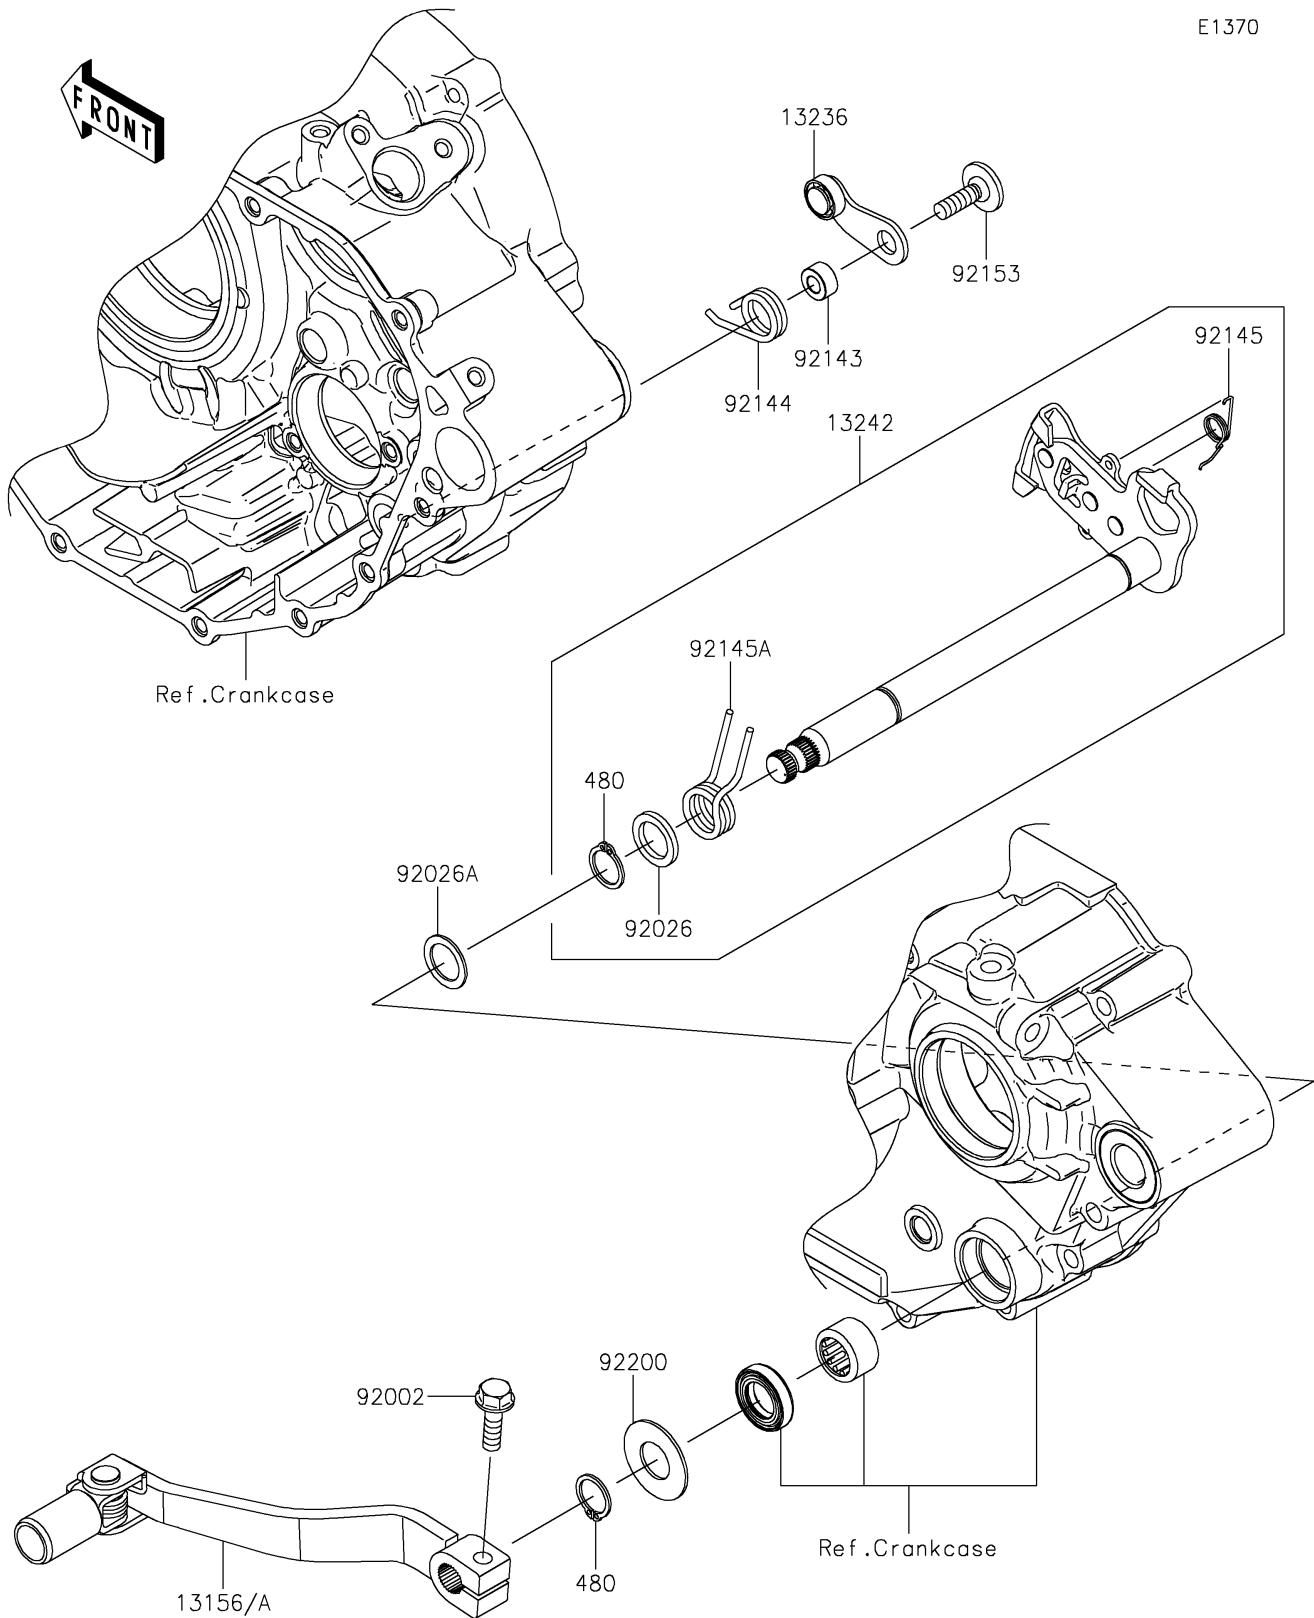

2022 KLX[®]230R

PARTS DIAGRAM

Gear Change Mechanism

E1370

2022 KLX[®] 230R

PARTS LIST

Gear Change Mechanism

ITEM NAME

PART NUMBER

QUANTITY
