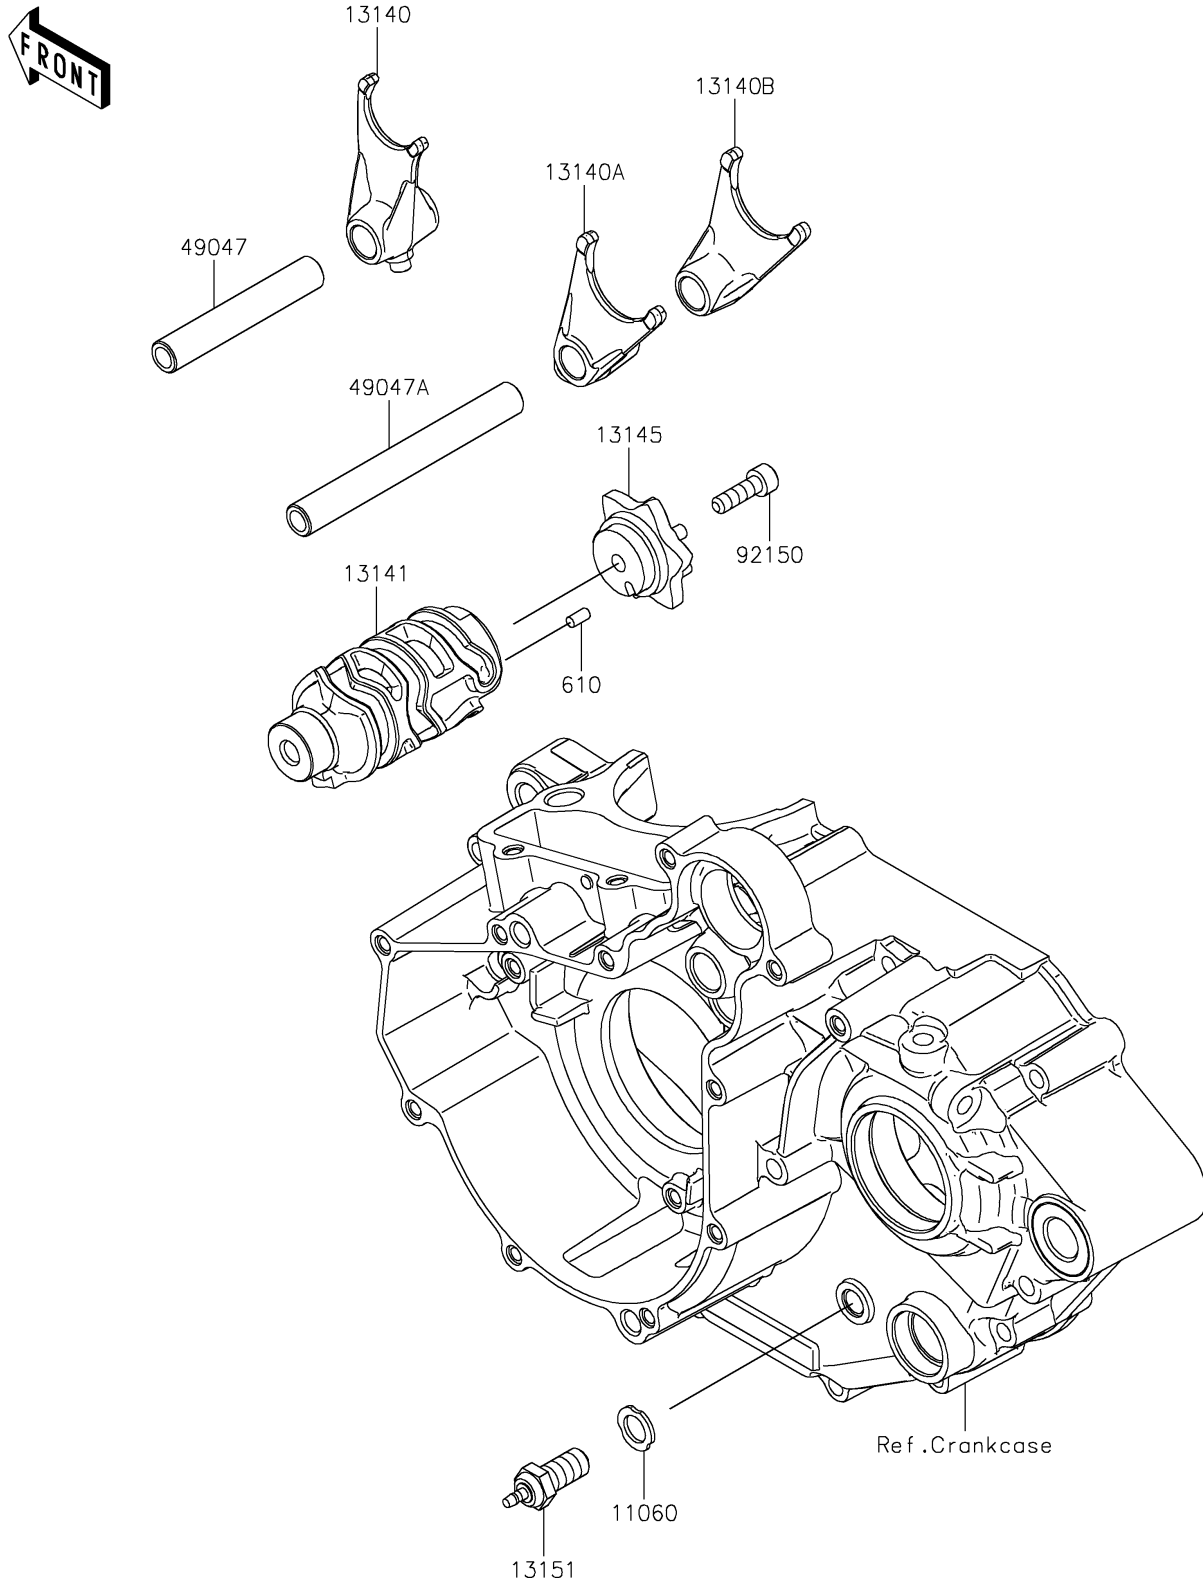

2022 KLX[®] 230R

PARTS DIAGRAM

Gear Change Drum/Shift Fork(s)

E1362

2022 KLX[®] 230R

PARTS LIST

Gear Change Drum/Shift Fork(s)

ITEM NAME

PART NUMBER

QUANTITY
