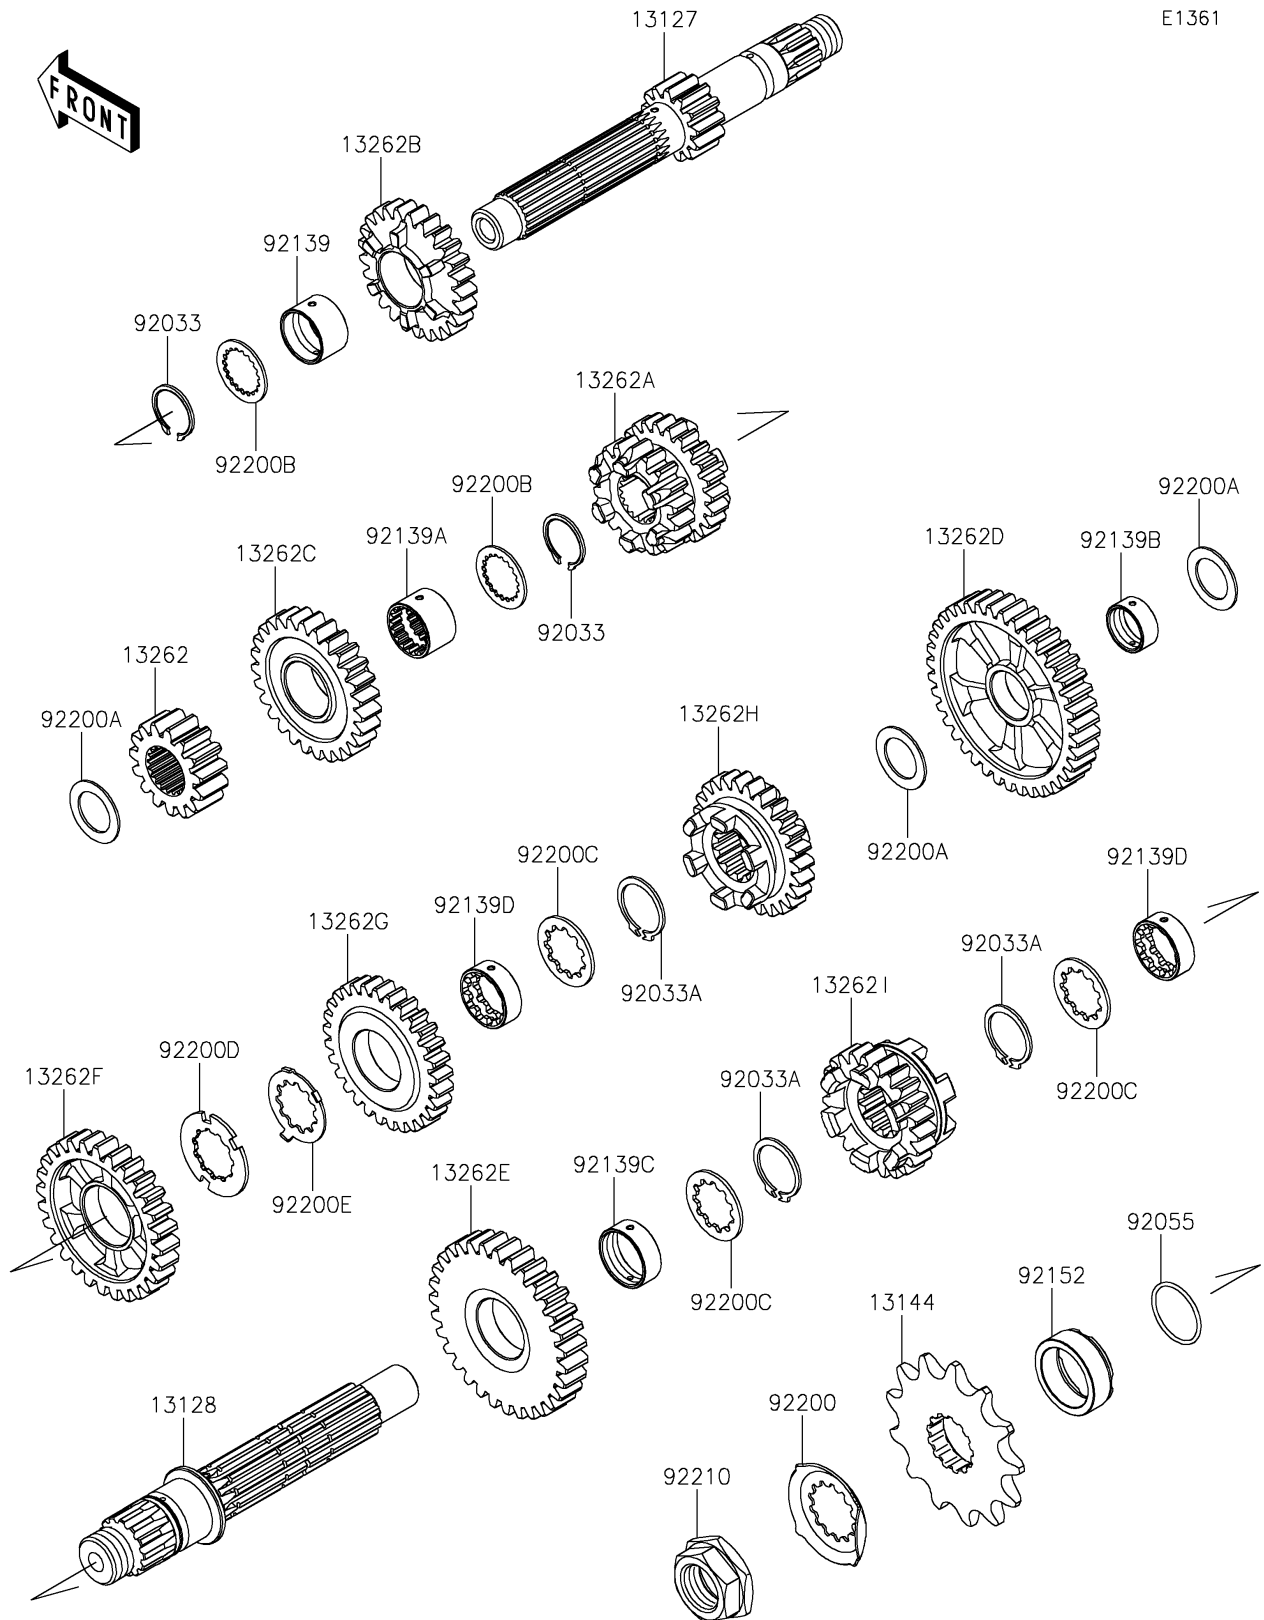

2022 KLX[®]230R

PARTS DIAGRAM

Transmission

E1361

2022 KLX[®] 230R

PARTS LIST

Transmission

Kawasaki

Let the Good Times Roll[®]

ITEM NAME

PART NUMBER

QUANTITY
