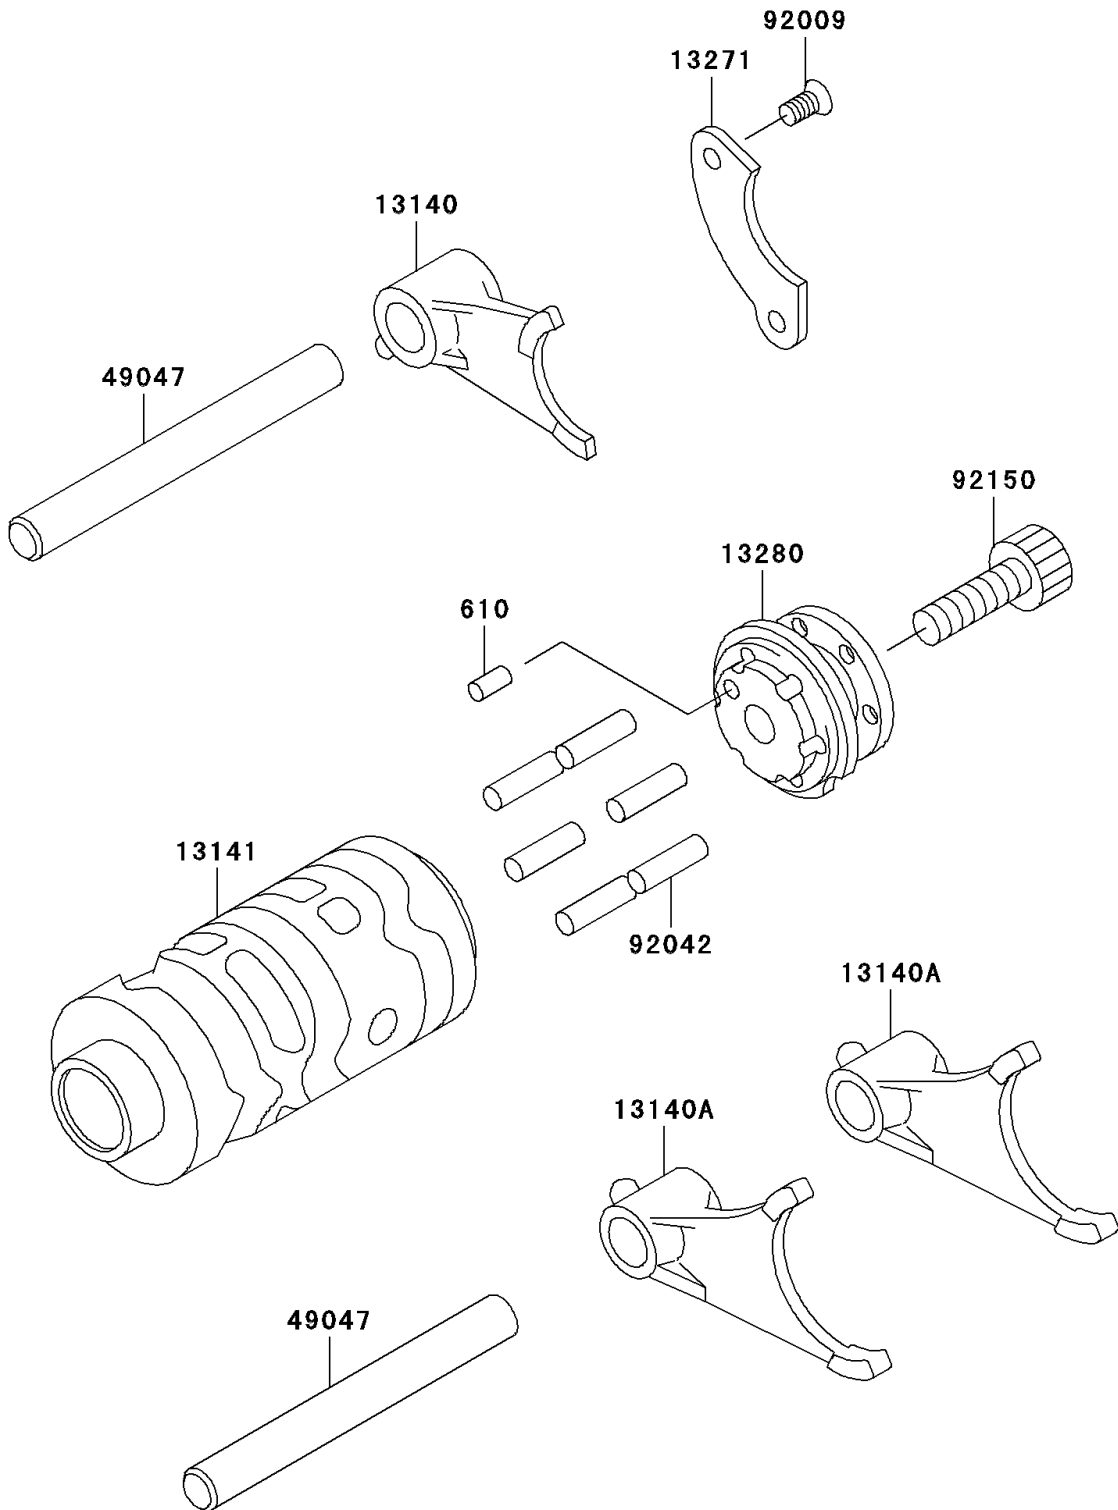

2004 KX65

PARTS DIAGRAM

Gear Change Drum/Shift Fork(s)

E1362

2004 KX65

PARTS LIST

Gear Change Drum/Shift Fork(s)

ITEM NAME

PART NUMBER

QUANTITY
