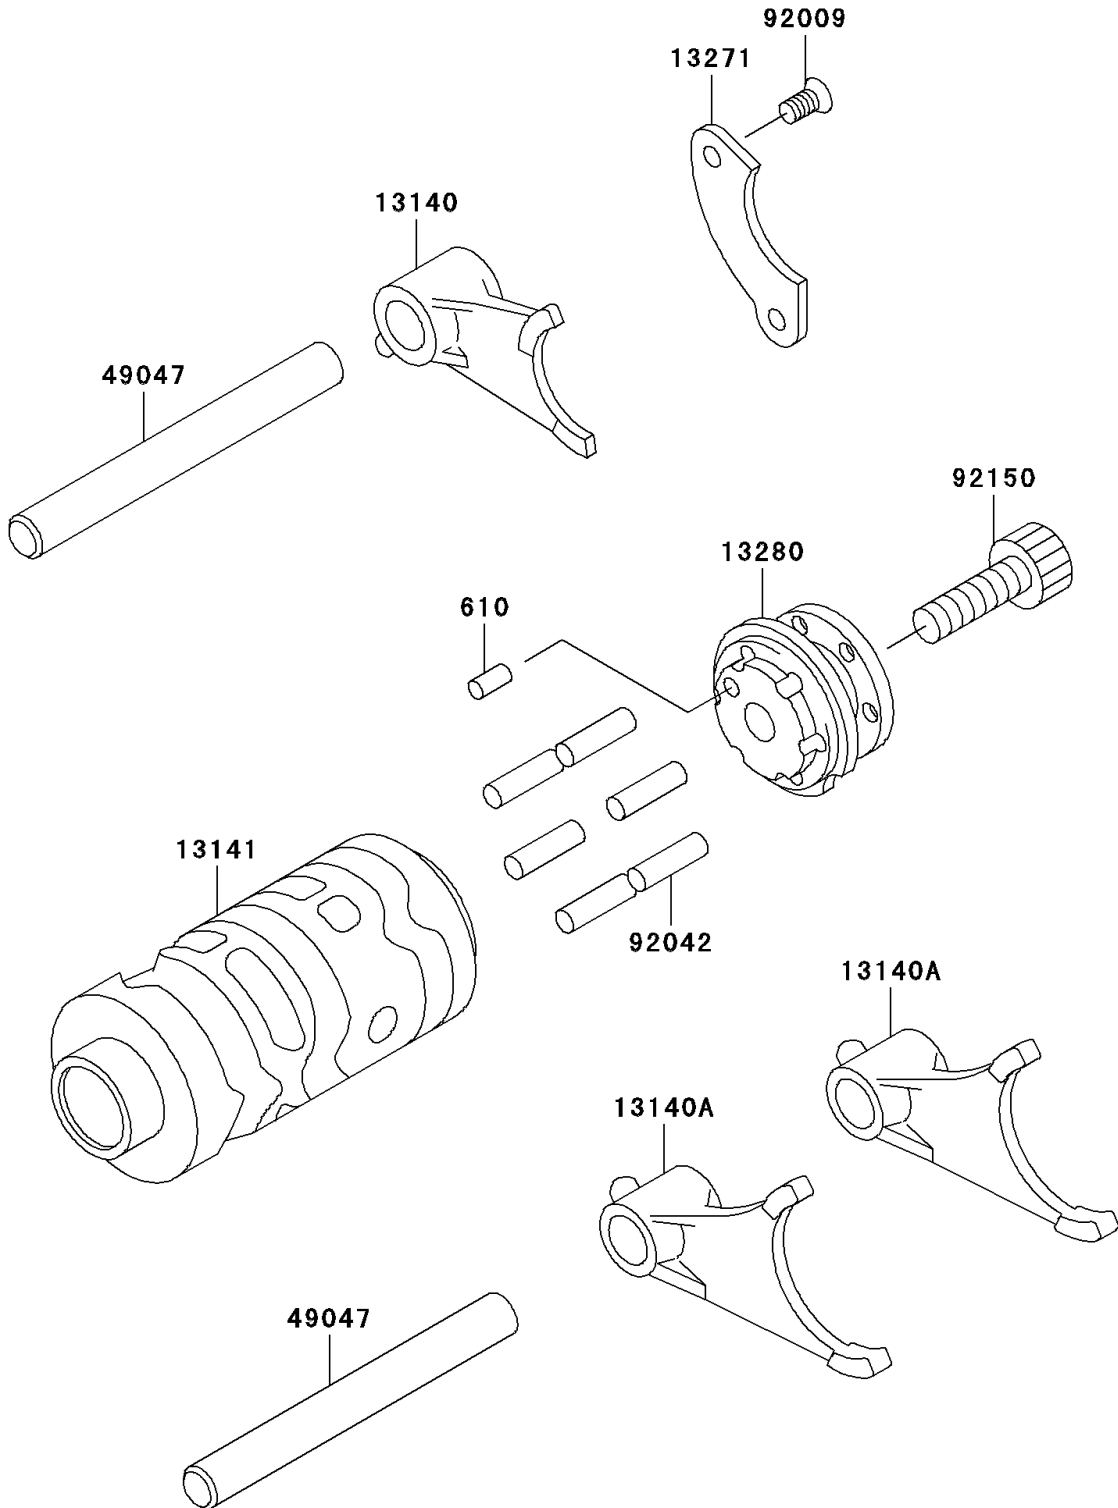

2002 KX65

PARTS DIAGRAM

Gear Change Drum/Shift Fork(s)

E1362

2002 KX65

PARTS LIST

Gear Change Drum/Shift Fork(s)

| ITEM NAME | PART NUMBER | QUANTITY |
|----------------------------------|-------------|----------|
| ROLLER,4X8 (Ref # 610) | 610A0408 | 1 |
| FORK-SHIFT,INPUT (Ref # 13140) | 13140-1300 | 1 |
| FORK-SHIFT,OUTPUT (Ref # 13140A) | 13140-1301 | 2 |
| DRUM-CHANGE (Ref # 13141) | 13141-1220 | 1 |
| PLATE (Ref # 13271) | 13271-1417 | 1 |
| HOLDER (Ref # 13280) | 13280-1179 | 1 |
| ROD-SHIFT,10X90 (Ref # 49047) | 49047-1009 | 2 |
| SCREW,6X14 (Ref # 92009) | 92009-1862 | 1 |
| PIN,DOWEL,4X15.8 (Ref # 92042) | 92042-014 | 6 |
| BOLT,SOCKET,8X30 (Ref # 92150) | 92150-1604 | 1 |