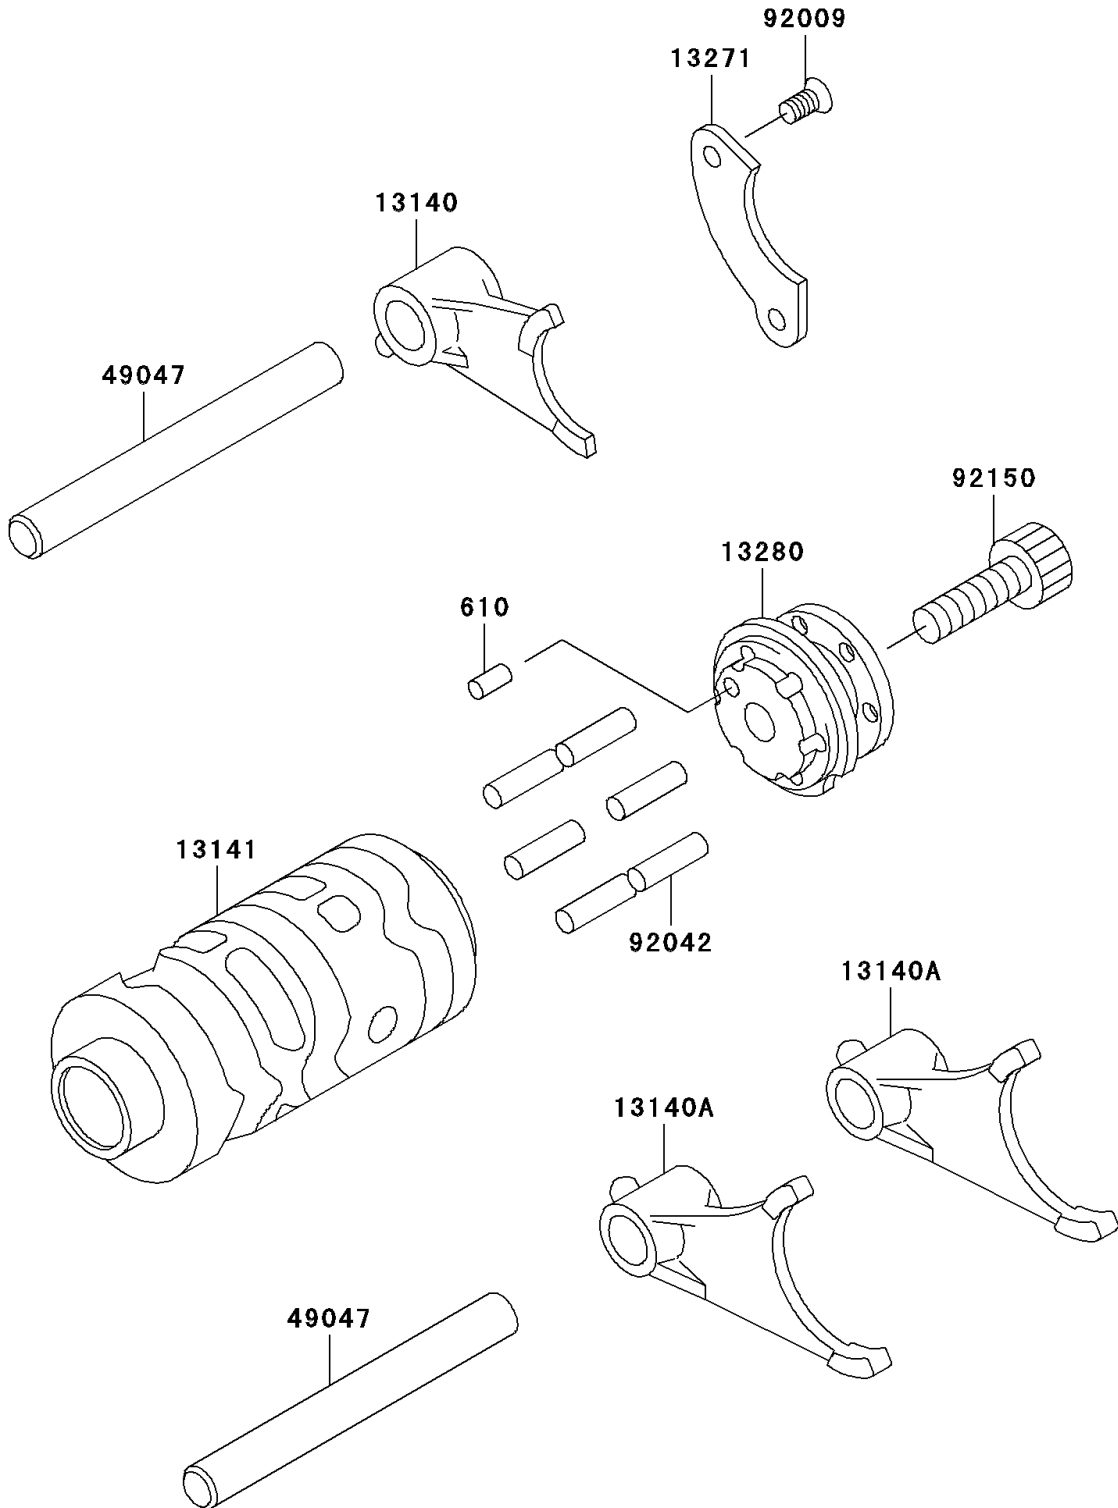

2001 KX65

PARTS DIAGRAM

Gear Change Drum/Shift Fork(s)

E1362

2001 KX65

PARTS LIST

Gear Change Drum/Shift Fork(s)

ITEM NAME

PART NUMBER

QUANTITY
