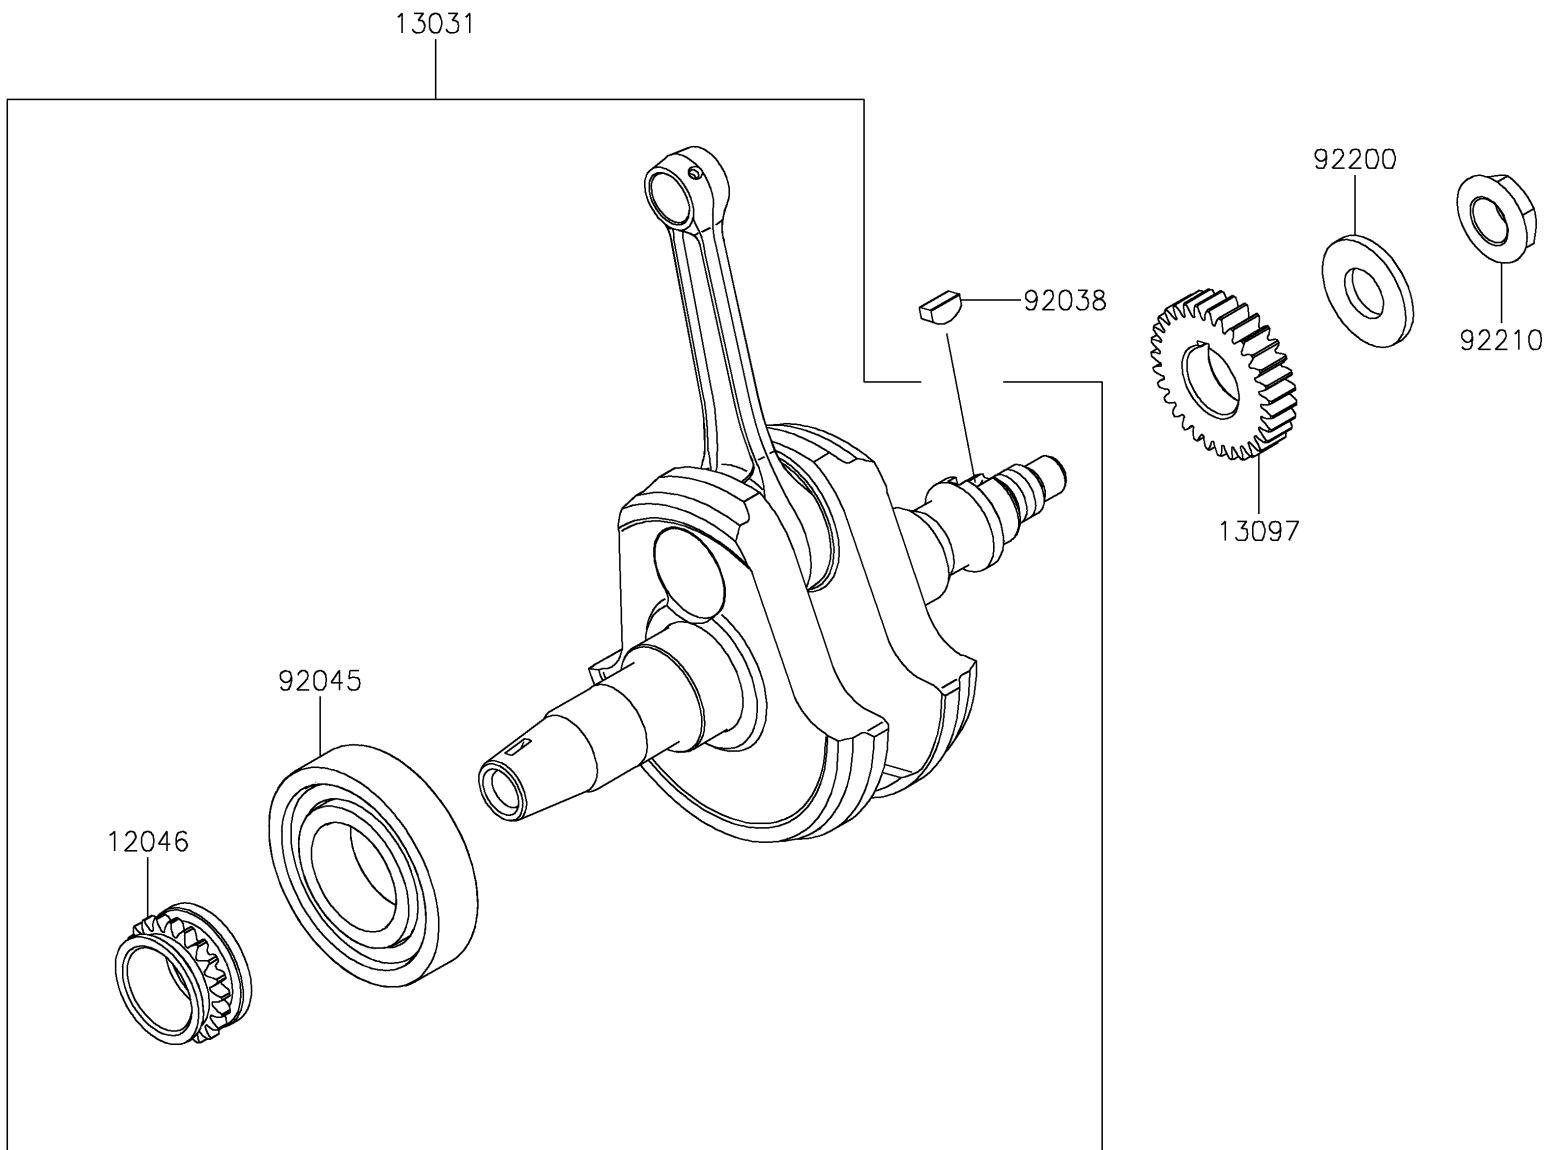

2022 KLX[®] 230R

PARTS DIAGRAM

Crankshaft

E1321

2022 KLX[®] 230R

PARTS LIST

Crankshaft

Kawasaki

Let the Good Times Roll[®]

ITEM NAME

PART NUMBER

QUANTITY
