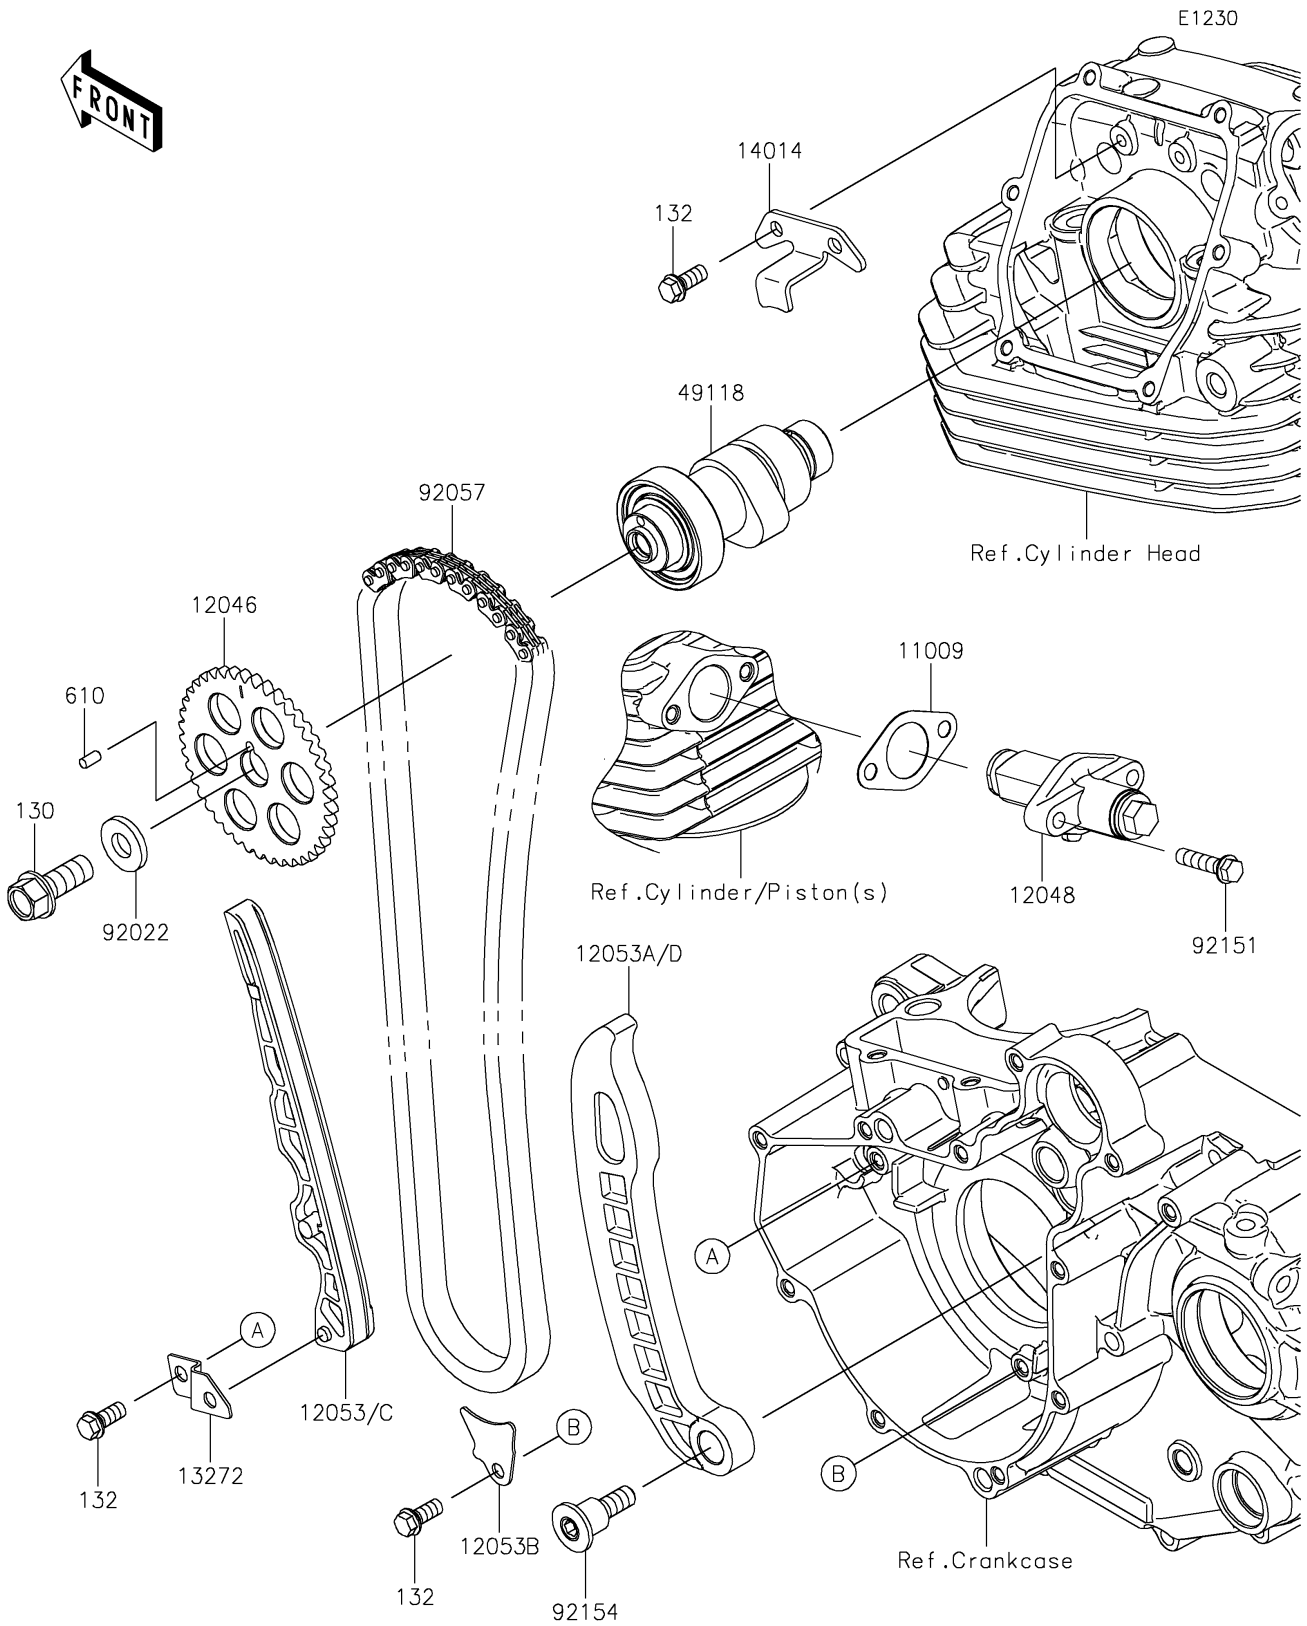

2022 KLX[®] 230R

PARTS DIAGRAM

Camshaft(s)/Tensioner

2022 KLX[®] 230R

PARTS LIST

Camshaft(s)/Tensioner

Kawasaki

Let the Good Times Roll[®]

ITEM NAME

PART NUMBER

QUANTITY
