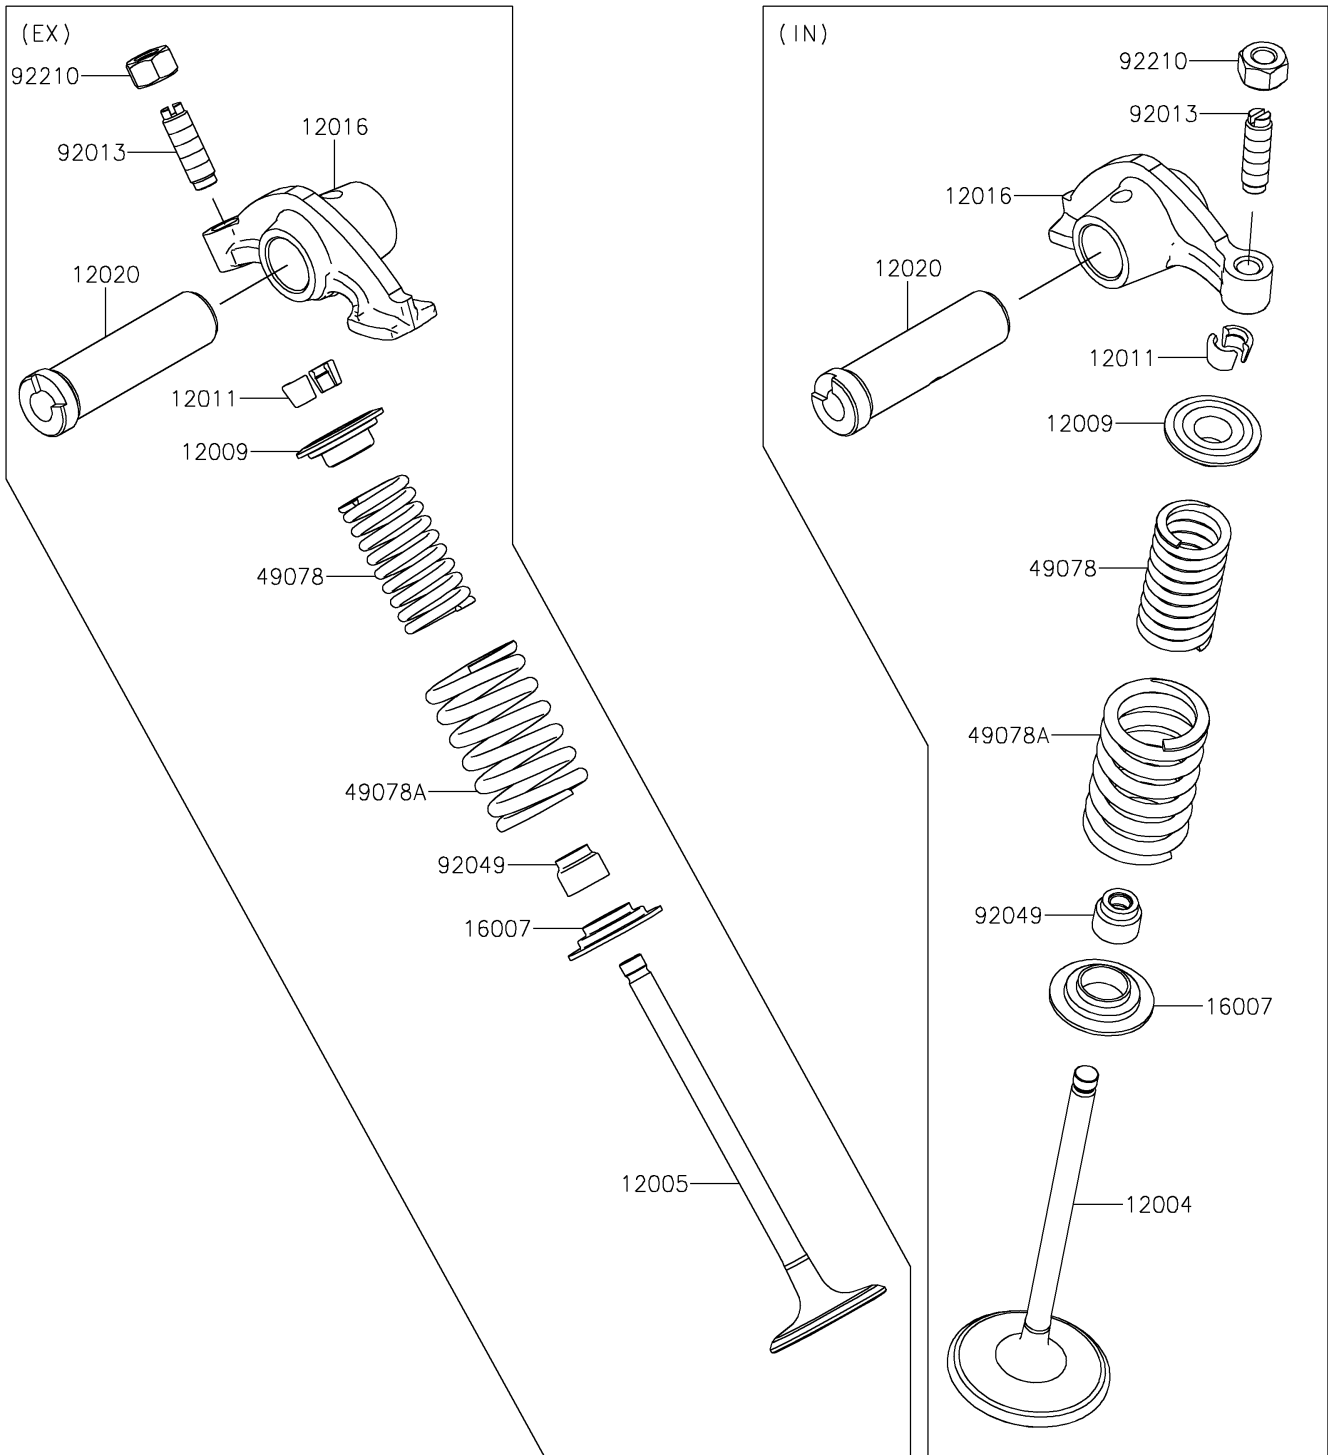

2022 KLX[®] 230R

PARTS DIAGRAM

Valve(s)

E1210

2022 KLX[®] 230R

PARTS LIST

Valve(s)

ITEM NAME

PART NUMBER

QUANTITY
