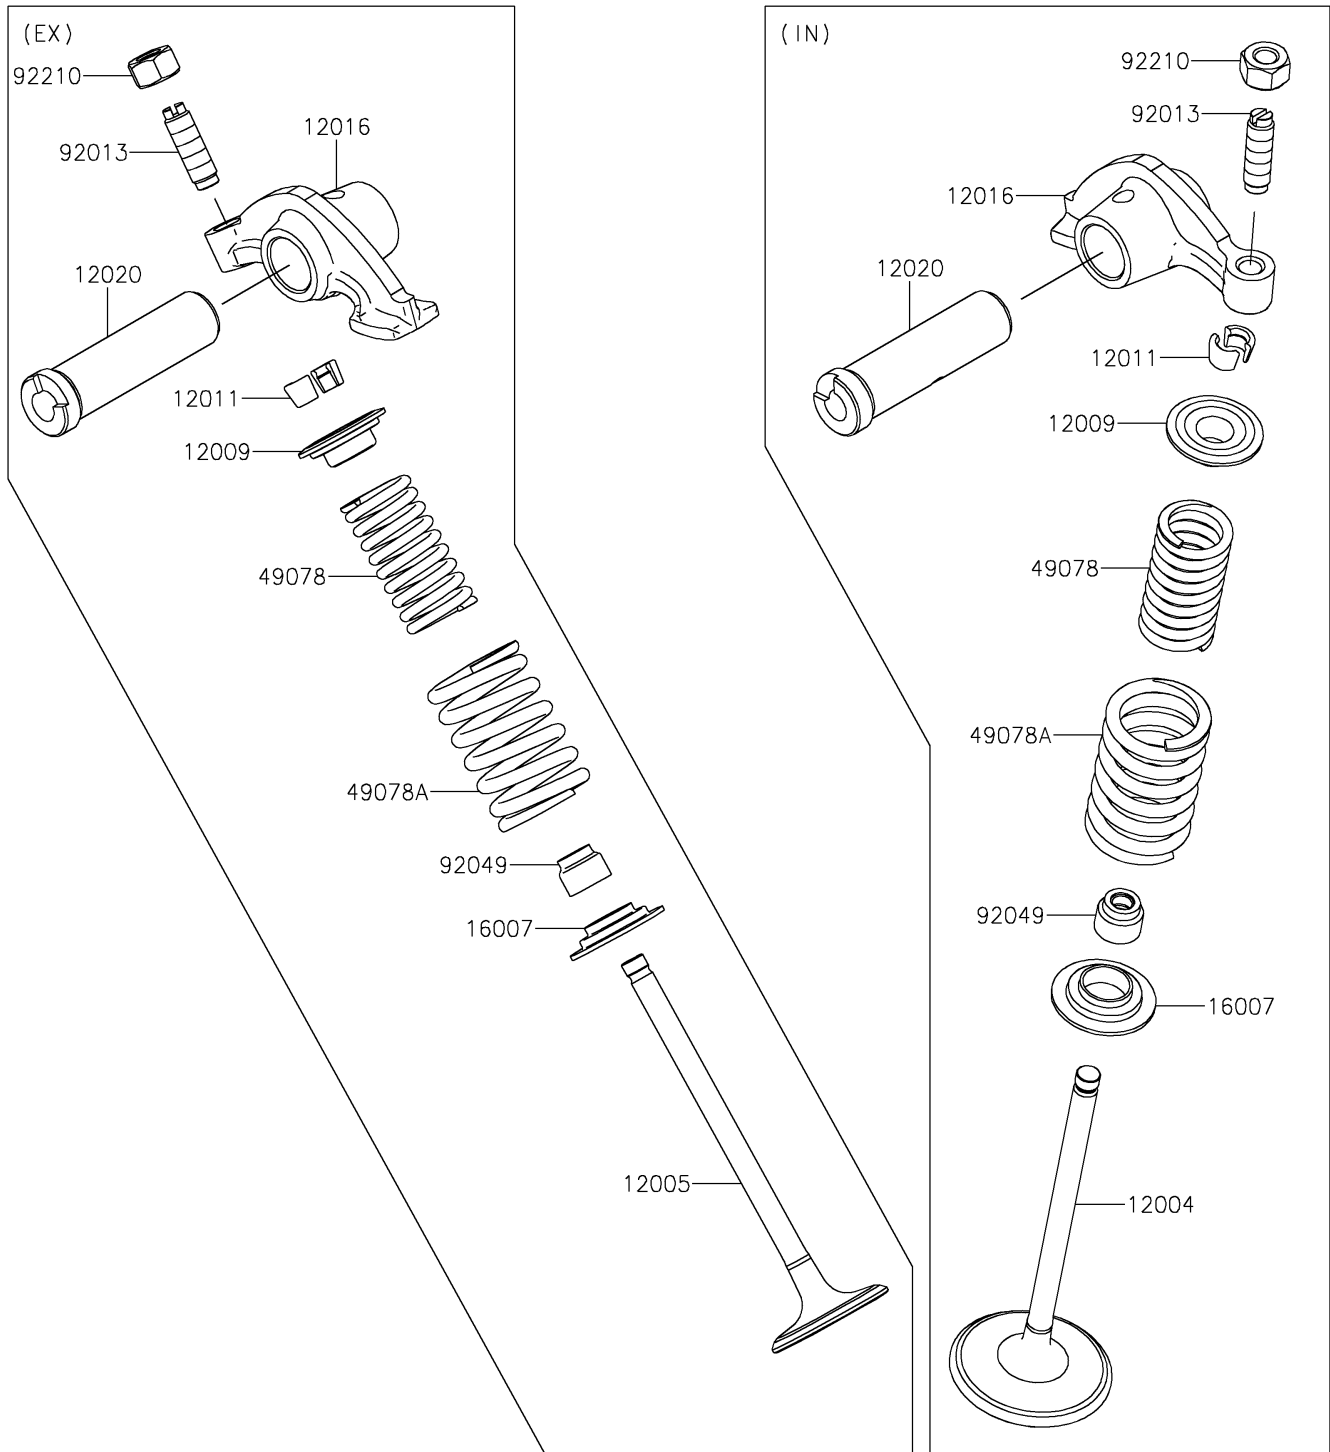

2021 KLX[®] 230R

PARTS DIAGRAM

Valve(s)

E1210

2021 KLX[®] 230R

PARTS LIST

Valve(s)

ITEM NAME

PART NUMBER

QUANTITY
