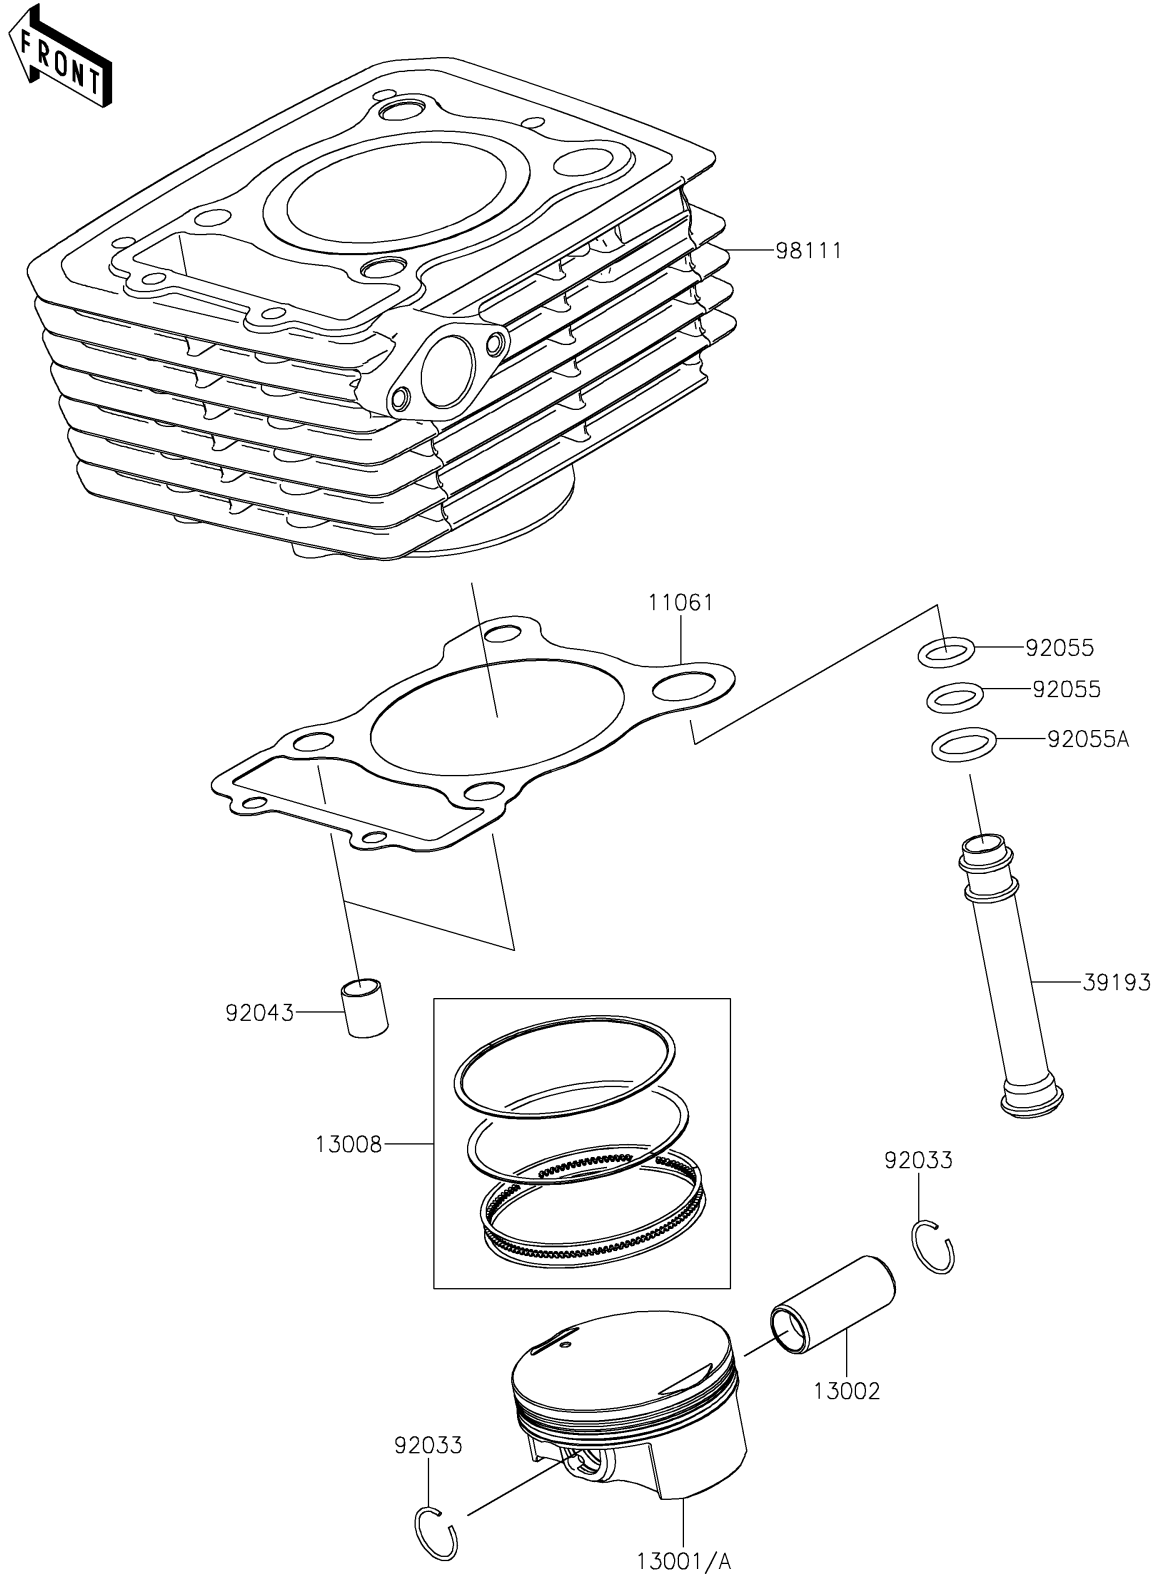

2022 KLX[®] 230R

PARTS DIAGRAM

Cylinder/Piston(s)

E1120

2022 KLX[®] 230R

PARTS LIST

Cylinder/Piston(s)

Kawasaki

Let the Good Times Roll[®]

ITEM NAME

PART NUMBER

QUANTITY
