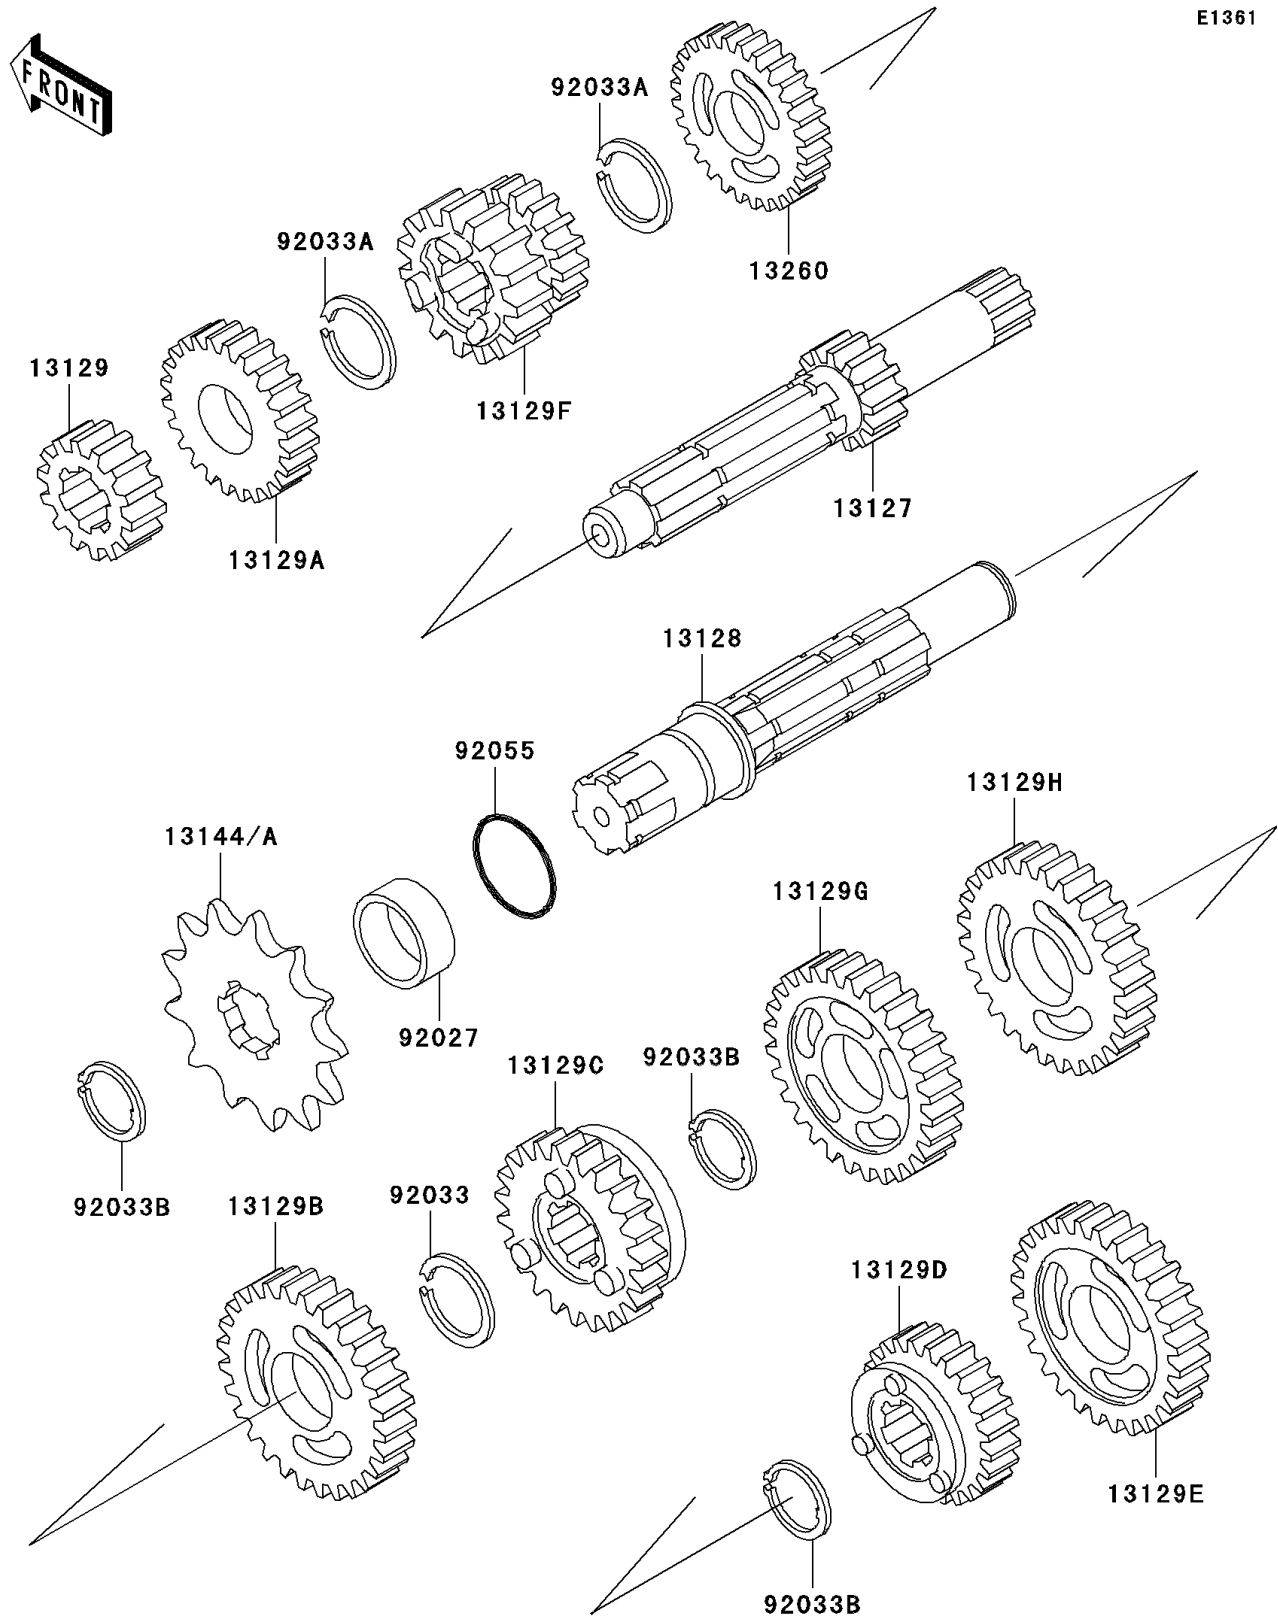

2002 KX65

PARTS DIAGRAM

Transmission

E1361

2002 KX65

PARTS LIST

Transmission

ITEM NAME	PART NUMBER	QUANTITY
SHAFT-TRANSMISSION INPUT,13T (Ref # 13127)	13127-1105	1
SHAFT-TRANSMISSION OUTPUT (Ref # 13128)	13128-1028	1
GEAR,INPUT 2ND,16T (Ref # 13129)	13129-1215	1
GEAR,INPUT 5TH,23T (Ref # 13129A)	13129-1343	1
GEAR,OUTPUT 2ND,34T (Ref # 13129B)	13129-1345	1
GEAR,OUTPUT 5TH,28T (Ref # 13129C)	13129-1348	1
GEAR,OUTPUT TOP,26T (Ref # 13129D)	13129-1349	1
GEAR,OUTPUT LOW,37T (Ref # 13129E)	13129-1515	1
GEAR,INPUT 3RD&4TH,21T&18T (Ref # 13129F)	13129-1611	1
GEAR,OUTPUT 4TH,30T (Ref # 13129G)	13129-1612	1
GEAR,OUTPUT 3RD,31T (Ref # 13129H)	13129-1654	1
SPROCKET-OUTPUT,14T (Ref # 13144)	13144-1022	1
SPROCKET-OUTPUT,13T (Ref # 13144A)	13144-1023	1
GEAR,INPUT TOP,24T (Ref # 13260)	13260-1542	1
COLLAR,20X25X12.5 (Ref # 92027)	92027-1077	1
RING-SNAP,18MM (Ref # 92033)	92033-029	1
RING-SNAP,17MM (Ref # 92033A)	92033-1060	2
RING-SNAP,18MM (Ref # 92033B)	92033-1079	3
RING-O,17.5X1.5 (Ref # 92055)	92055-022	1