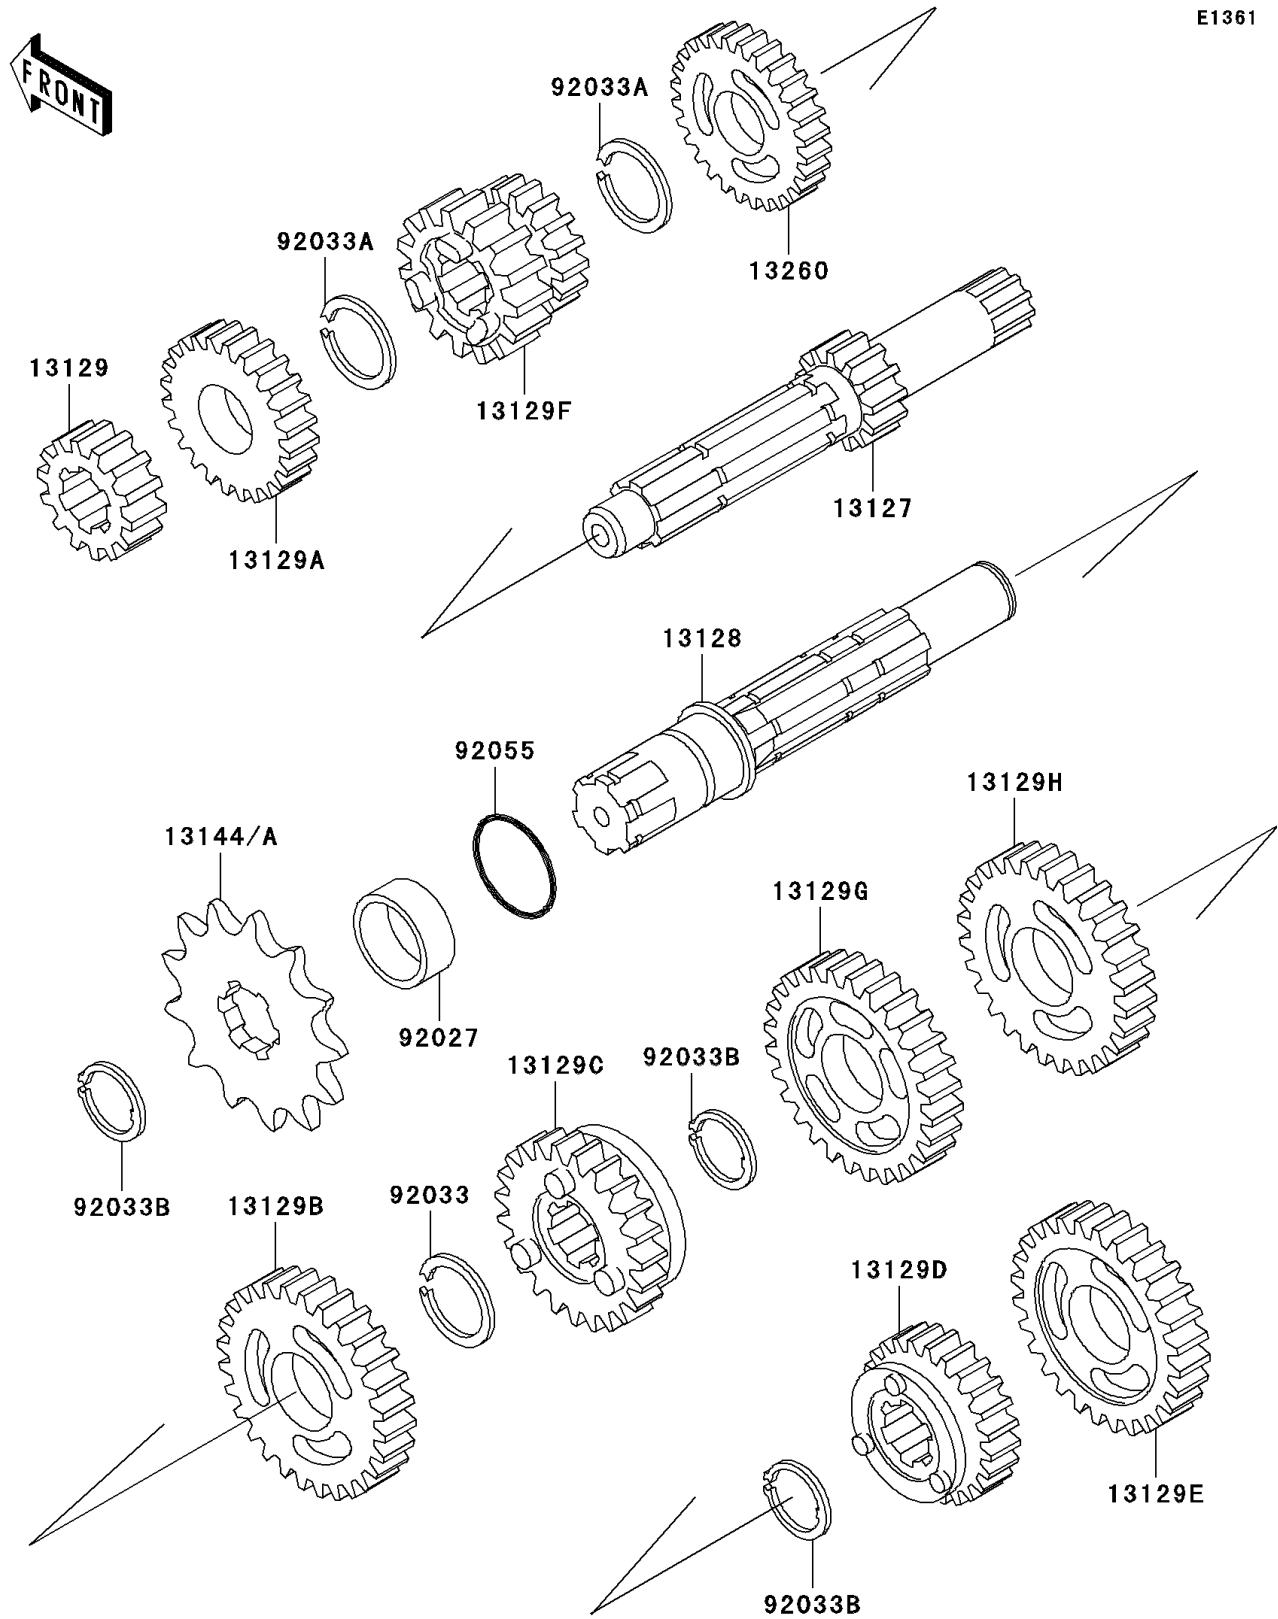

2001 KX65

PARTS DIAGRAM

Transmission

E1361

2001 KX65

PARTS LIST

Transmission

Kawasaki

Let the Good Times Roll®

ITEM NAME

PART NUMBER

QUANTITY
