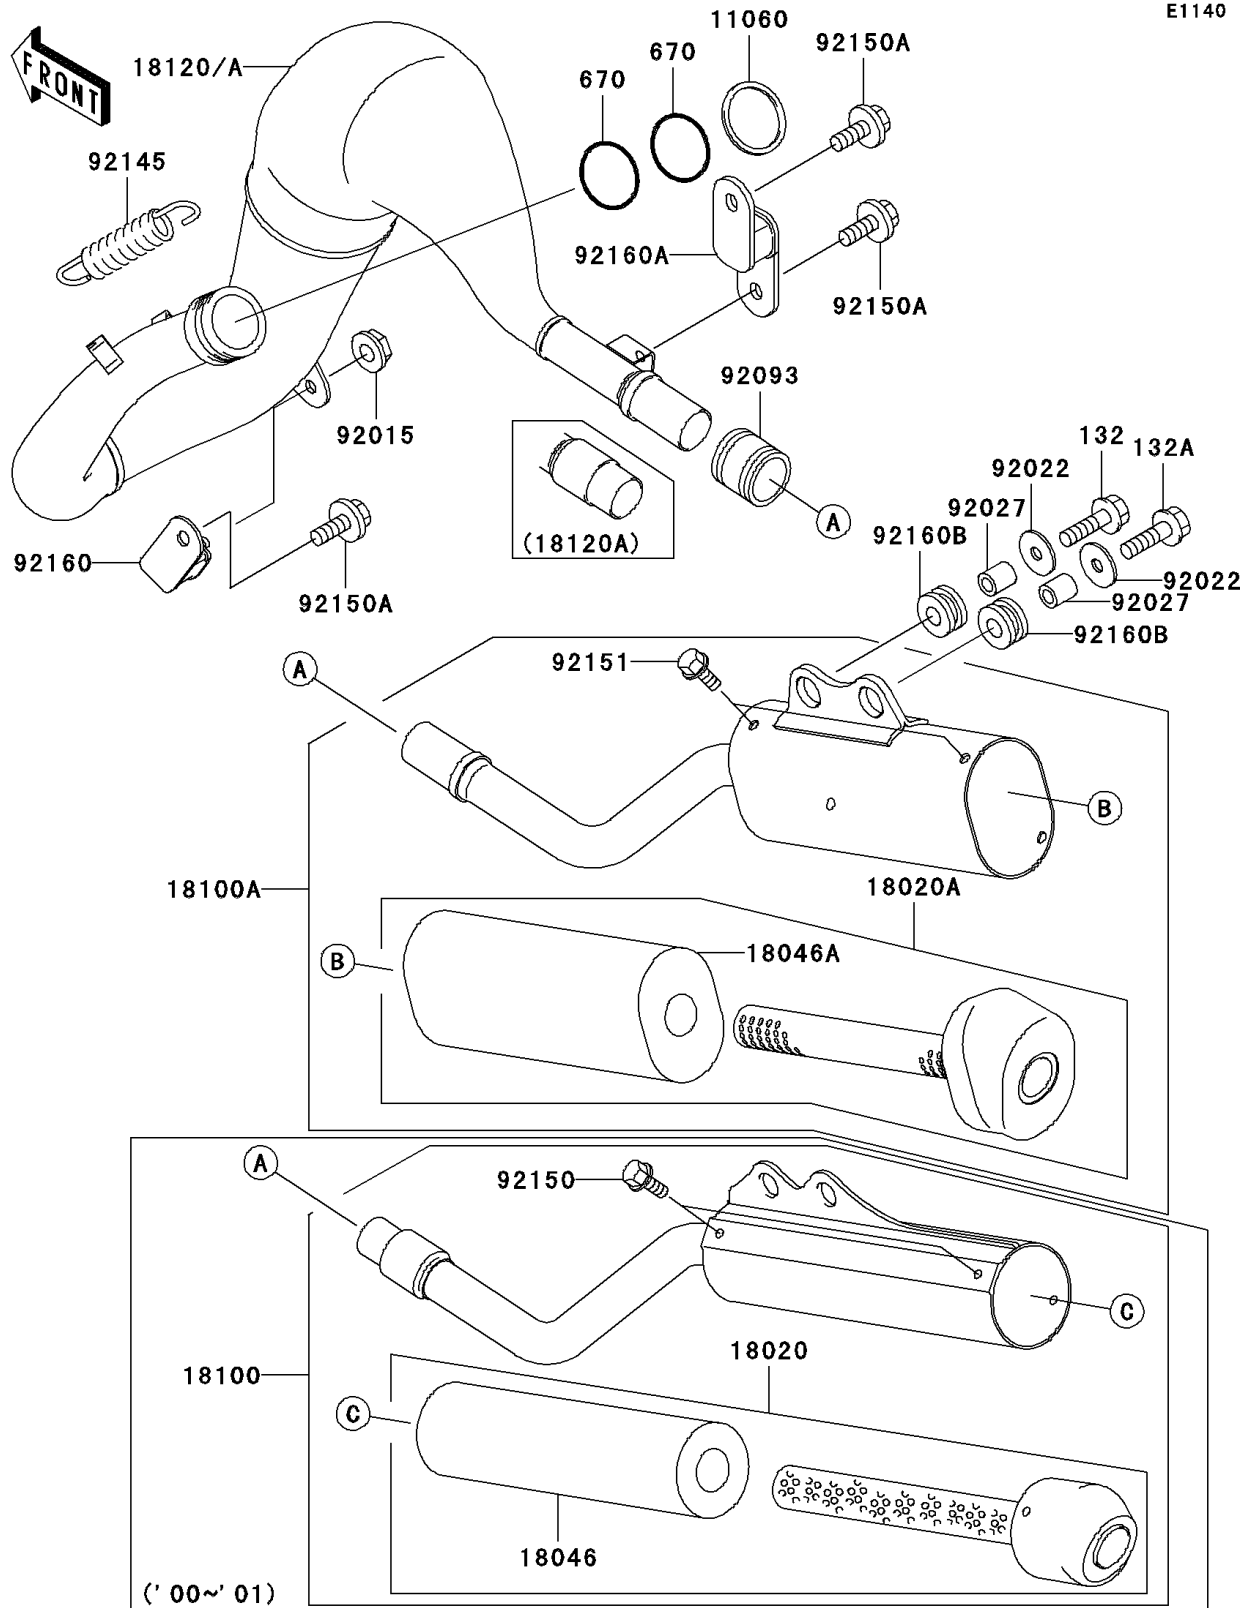

2004 KX65

PARTS DIAGRAM

Muffler(s)

E1140

2004 KX65

PARTS LIST

Muffler(s)

ITEM NAME

PART NUMBER

QUANTITY
