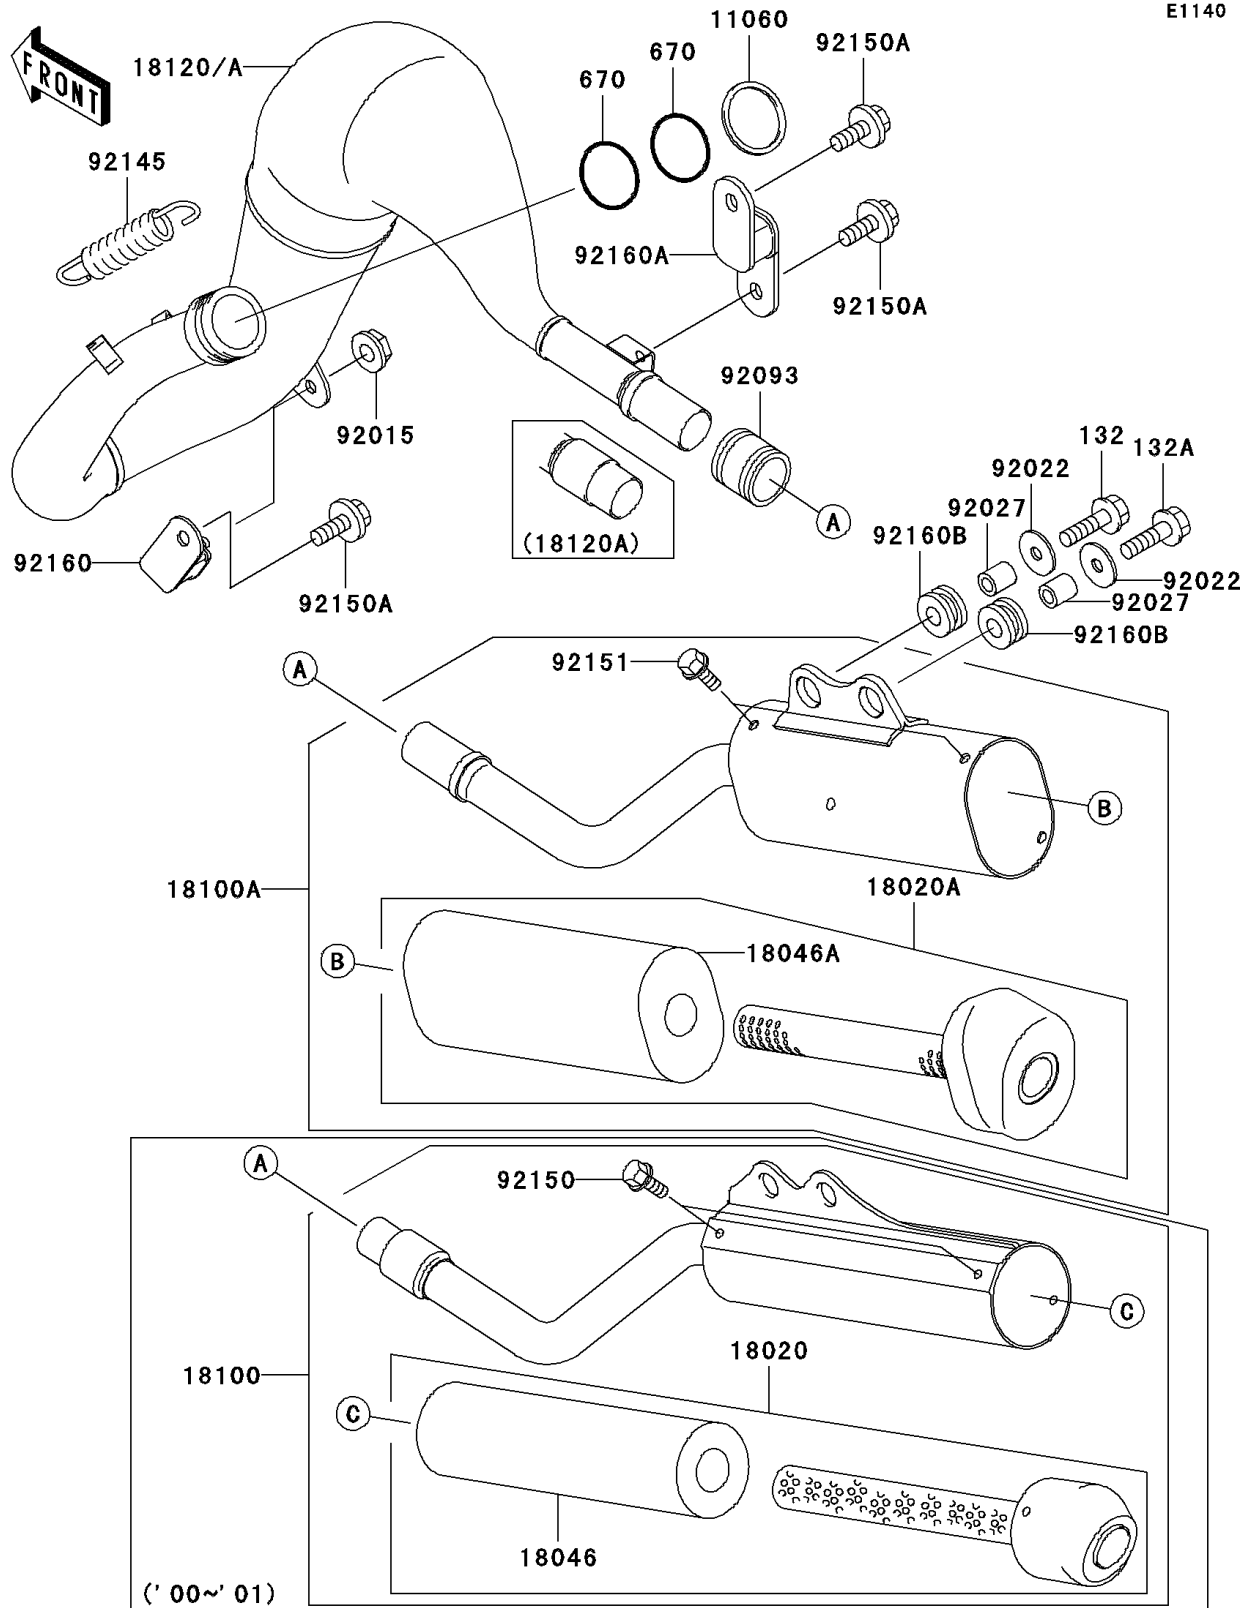

2001 KX65

PARTS DIAGRAM

Muffler(s)

E1140

2001 KX65

PARTS LIST

Muffler(s)

Kawasaki

Let the Good Times Roll®

ITEM NAME

PART NUMBER

QUANTITY
