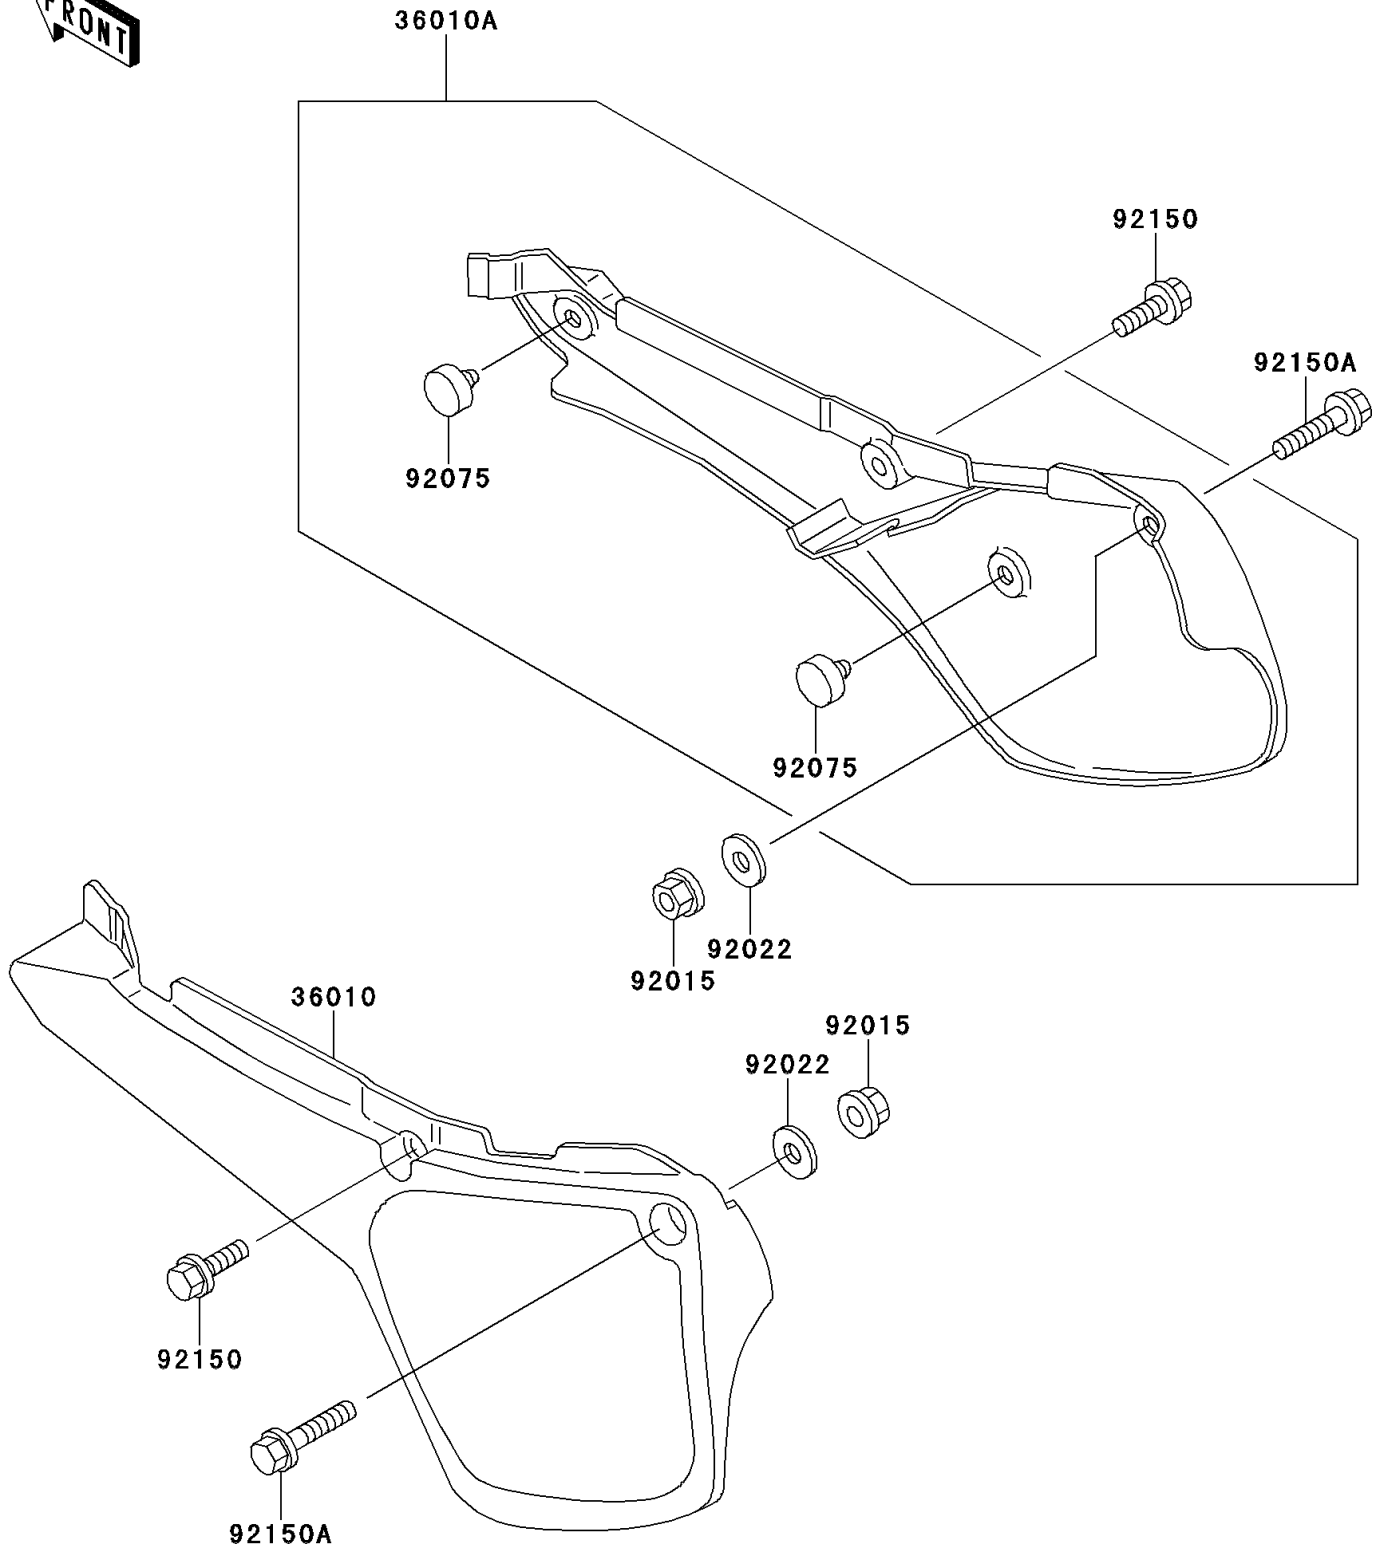

1992 KX60

PARTS DIAGRAM

Side Cover

F2611

1992 KX60

PARTS LIST

Side Cover

ITEM NAME

PART NUMBER

QUANTITY
