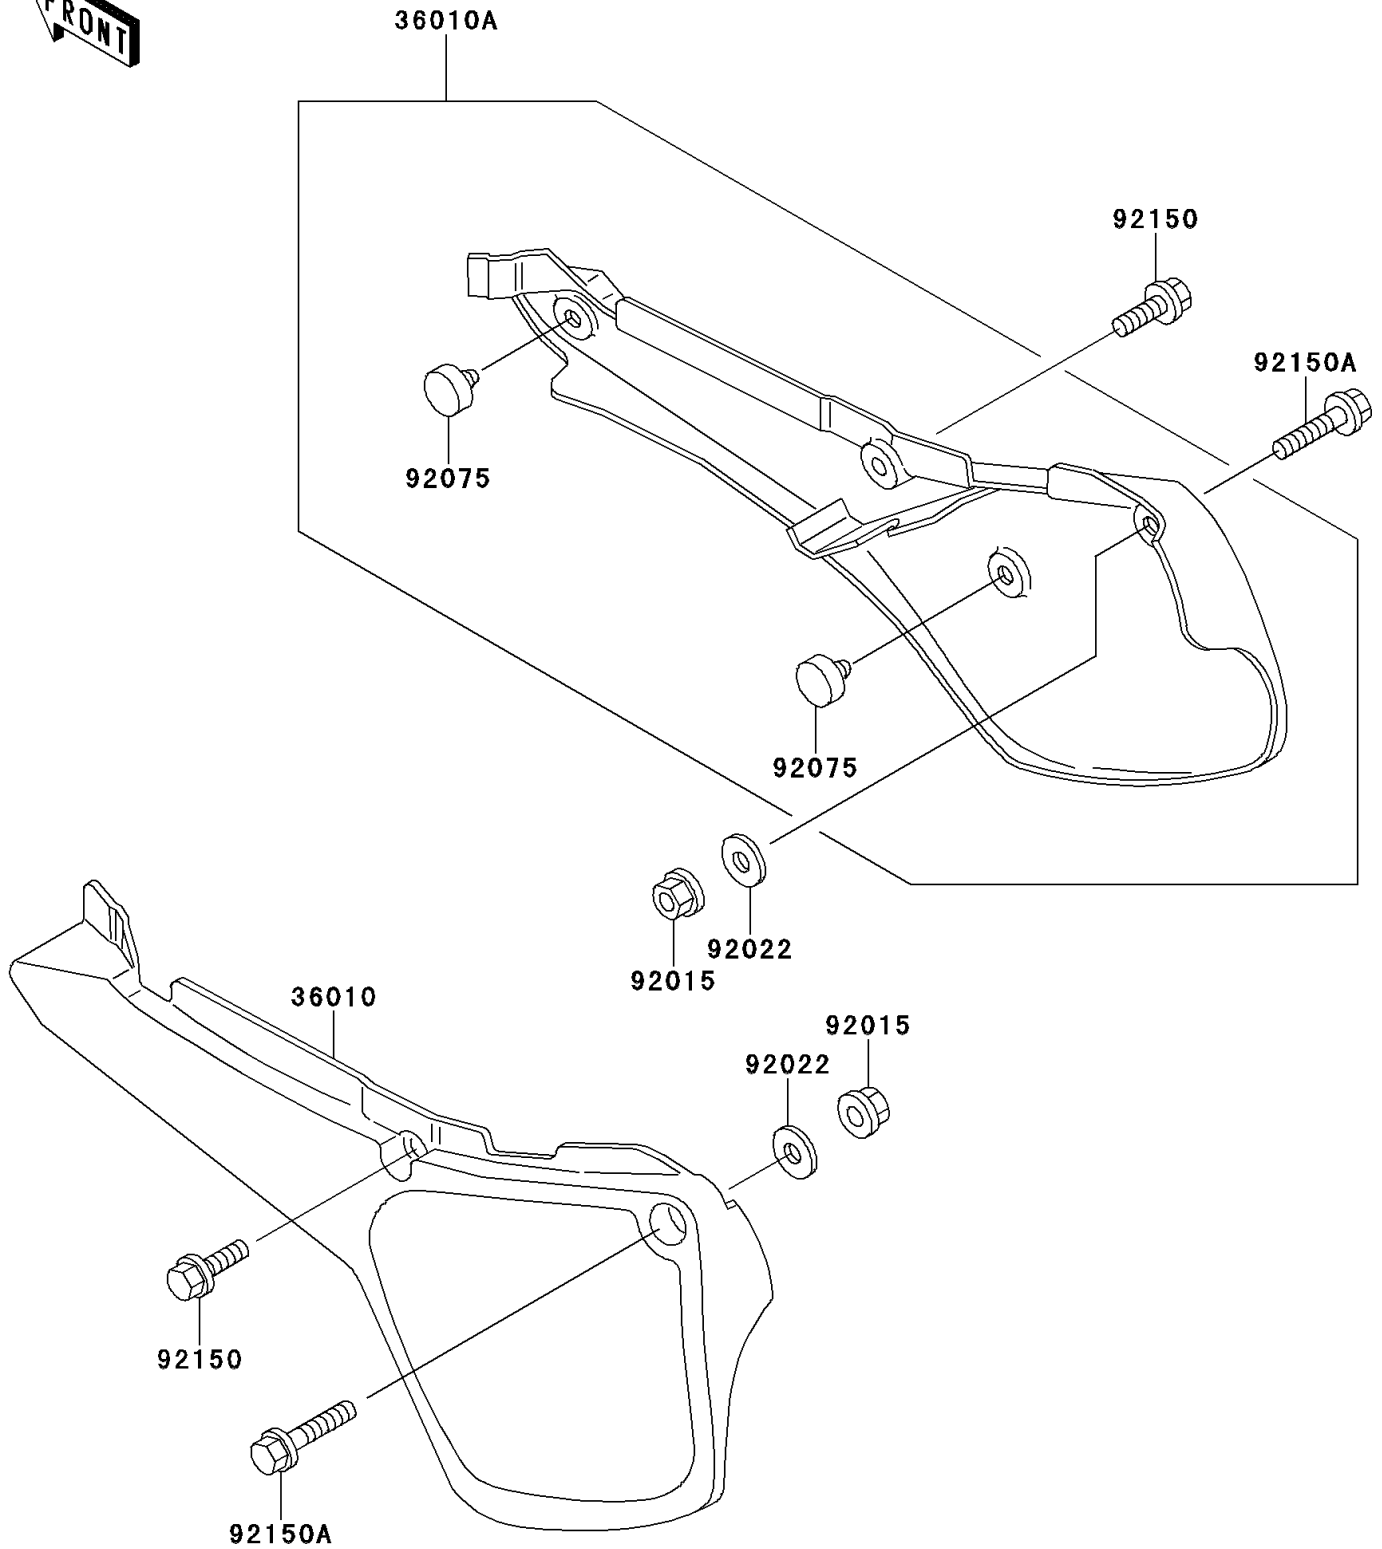

1991 KX60

PARTS DIAGRAM

Side Cover

F2611

1991 KX60

PARTS LIST

Side Cover

ITEM NAME

PART NUMBER

QUANTITY
