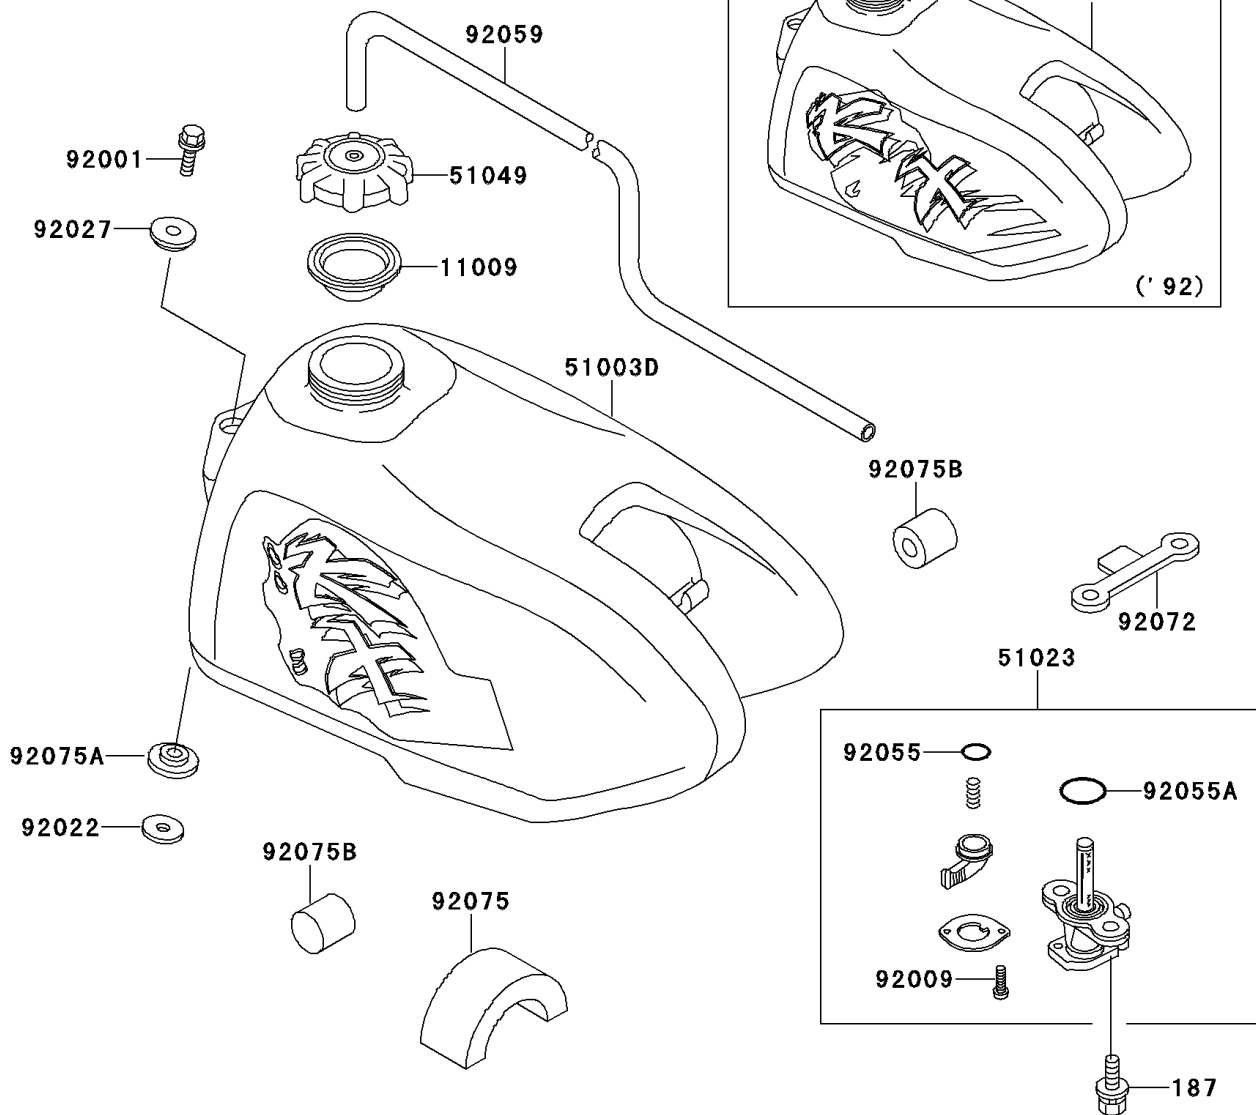

# 1992 KX60

## PARTS DIAGRAM

### Fuel Tank

F2410

## PARTS LIST