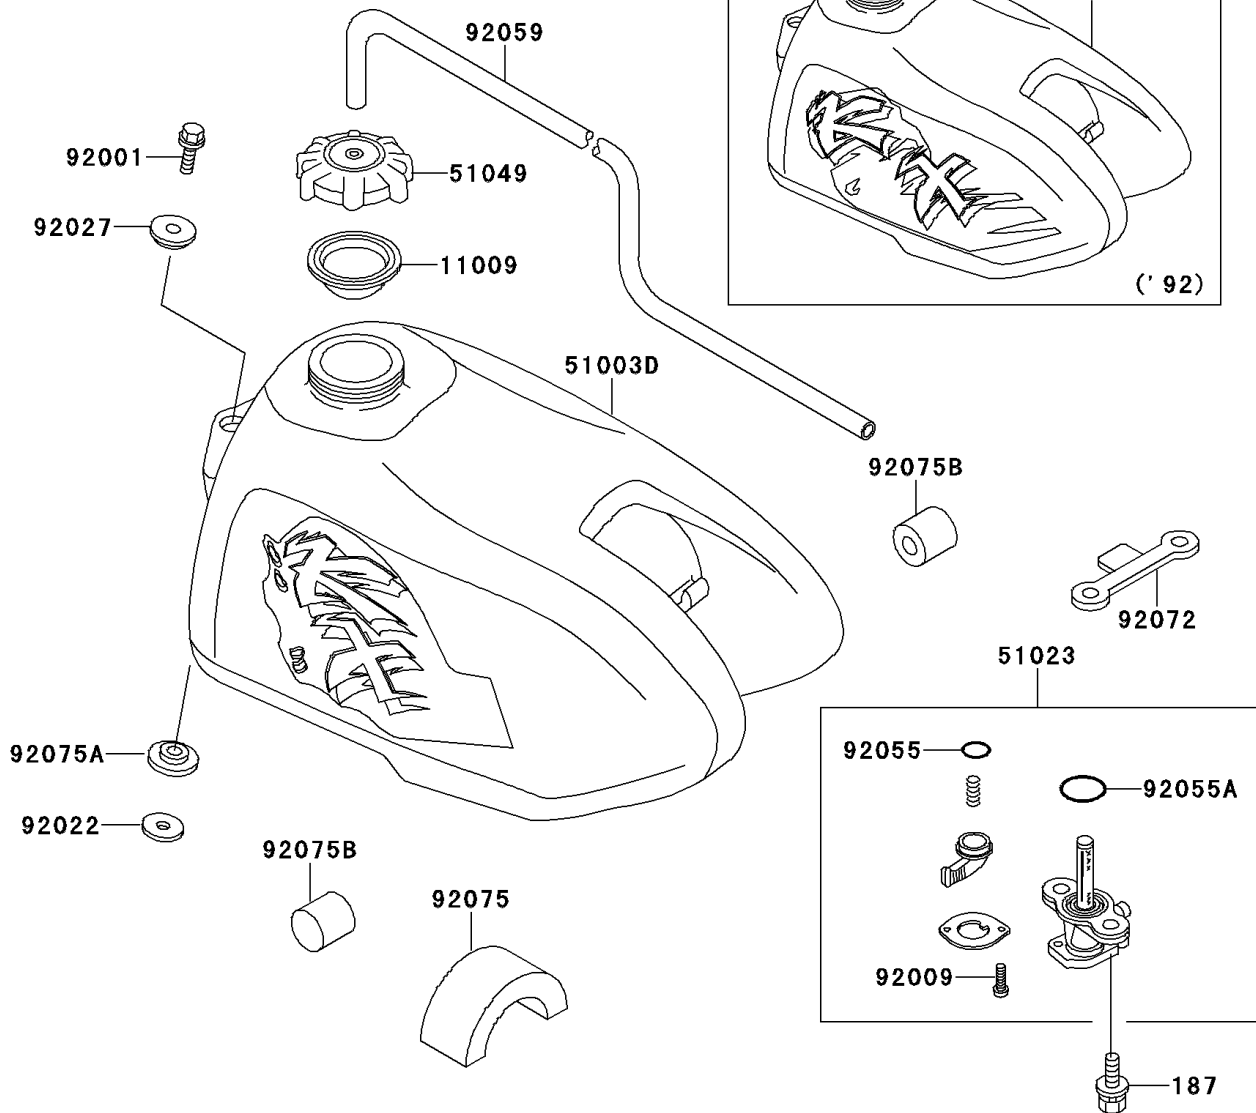

1991 KX60

PARTS DIAGRAM

Fuel Tank

F2410

1991 KX60

PARTS LIST

Fuel Tank

ITEM NAME

PART NUMBER

QUANTITY
