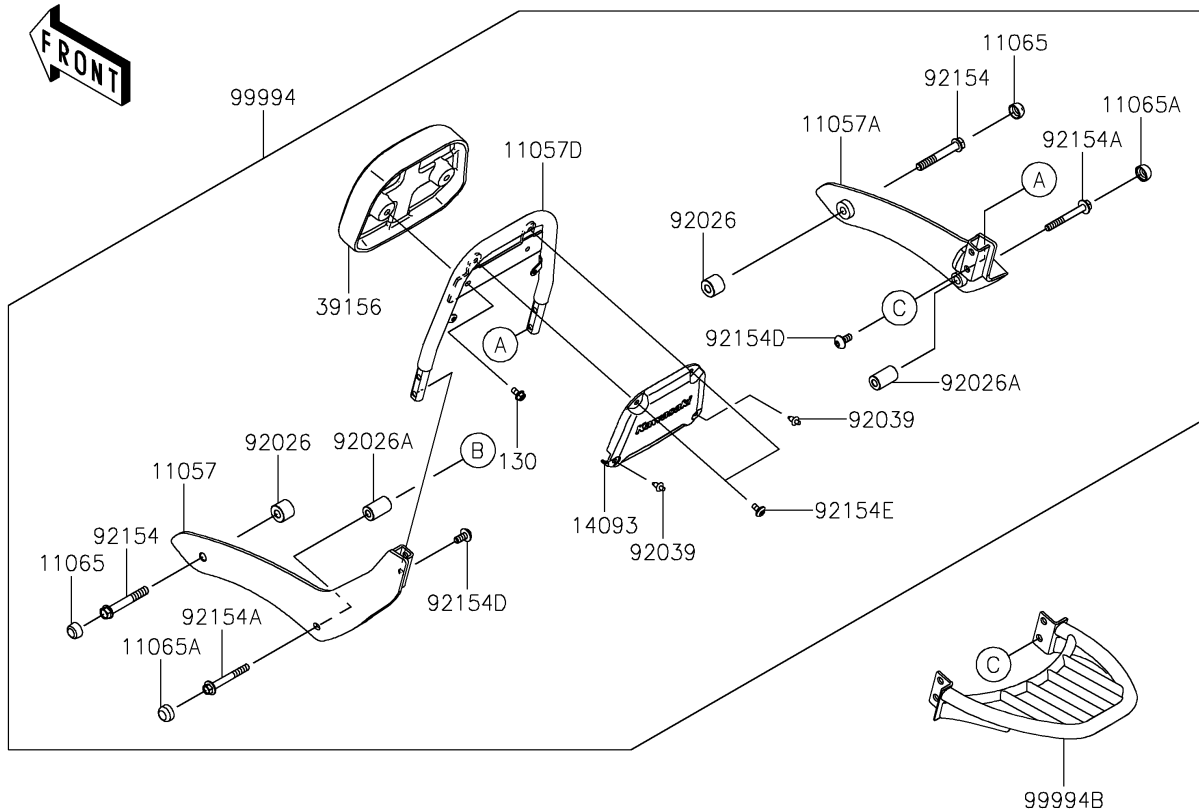

2022 Vulcan® S ABS CAFE

PARTS DIAGRAM

Accessory(Passenger Backrest)

F2910M

2022 Vulcan® S ABS CAFE

PARTS LIST

Accessory(Passenger Backrest)

ITEM NAME

PART NUMBER

QUANTITY
