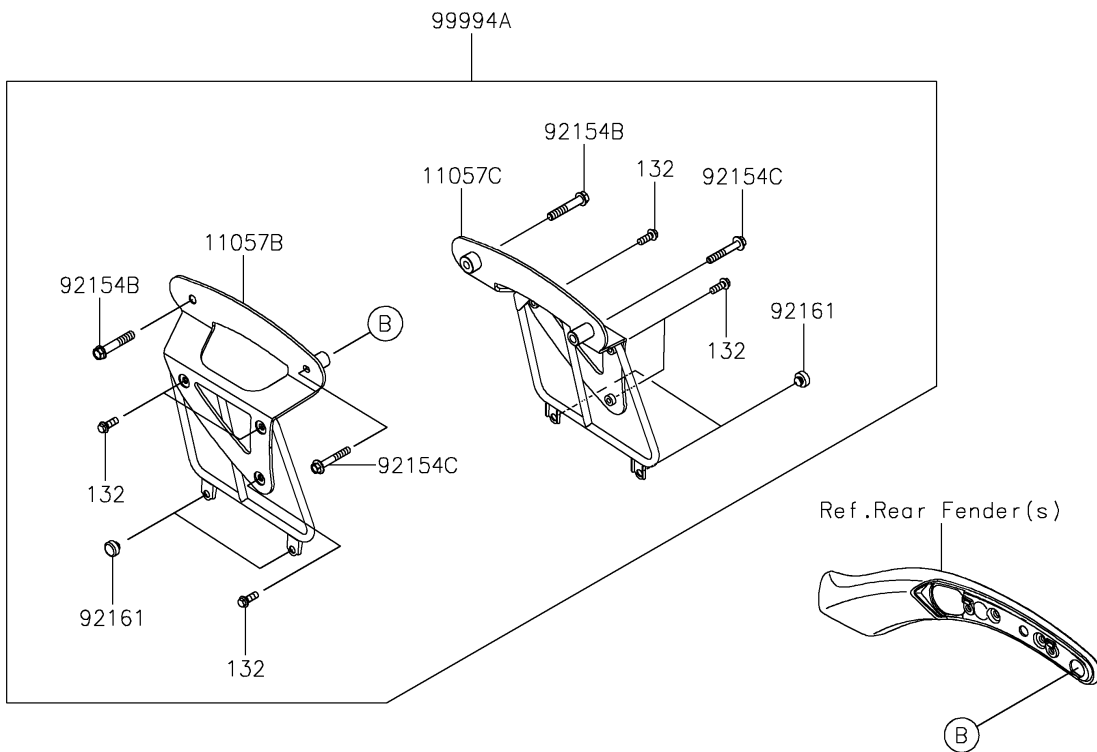

2022 Vulcan® S ABS CAFE

PARTS DIAGRAM

Accessory(Passenger Backrest)

F2910M

2022 Vulcan® S ABS CAFE

PARTS LIST

Accessory(Passenger Backrest)

ITEM NAME

PART NUMBER

QUANTITY
