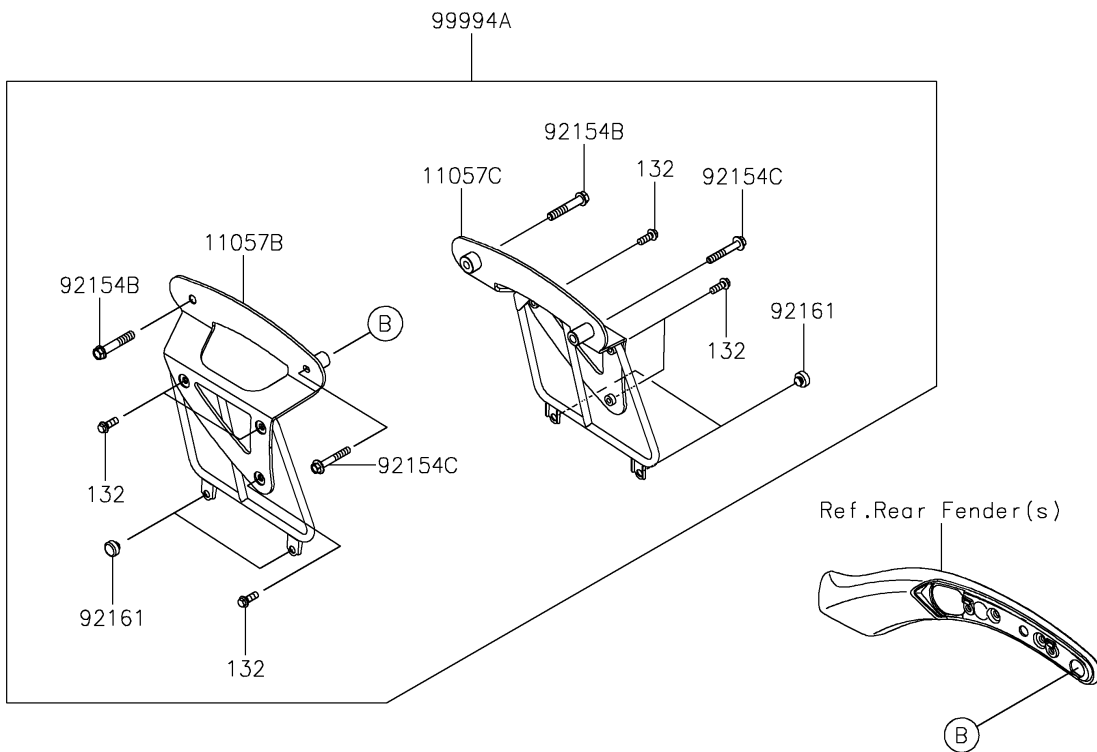

2021 VULCAN® S ABS CAFE

PARTS DIAGRAM

Accessory(Passenger Backrest)

F2910M

2021 VULCAN® S ABS CAFE

PARTS LIST

Accessory(Passenger Backrest)

ITEM NAME

PART NUMBER

QUANTITY
