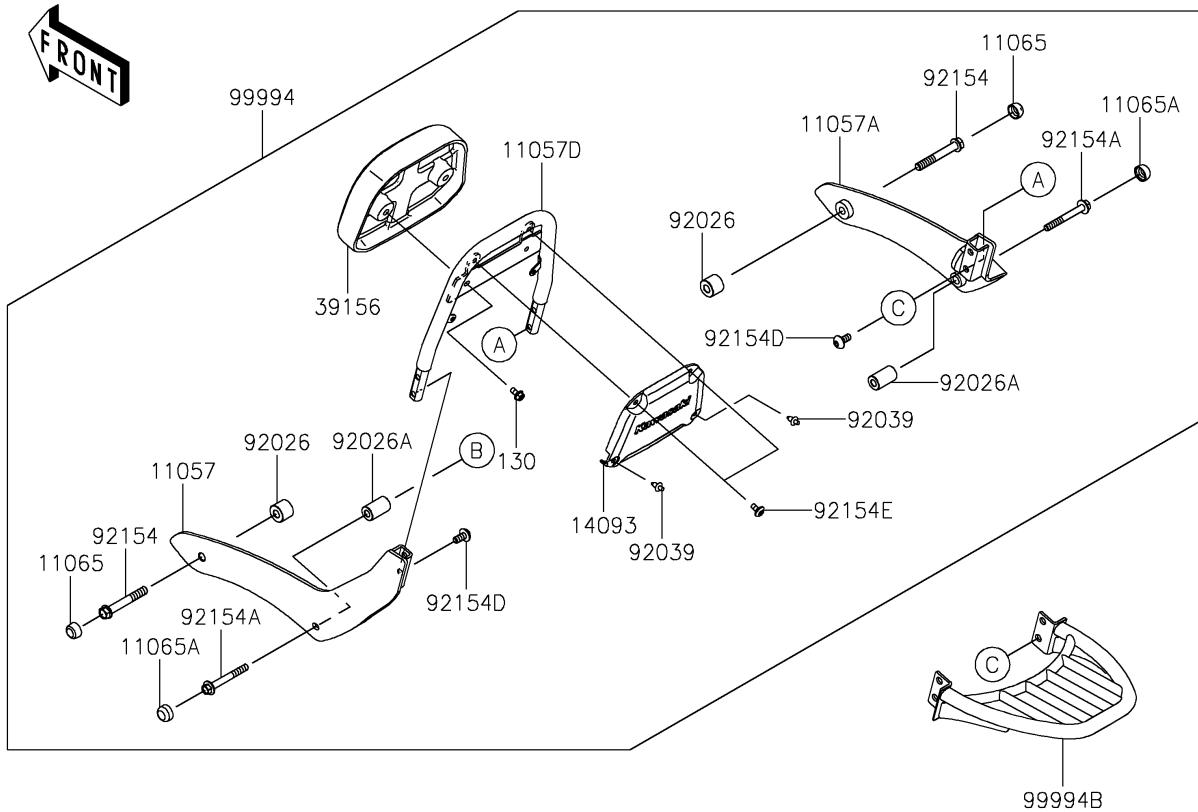

2021 VULCAN® S ABS CAFE

PARTS DIAGRAM

Accessory(Passenger Backrest)

F2910M

2021 VULCAN® S ABS CAFE

PARTS LIST

Accessory(Passenger Backrest)

ITEM NAME

PART NUMBER

QUANTITY
