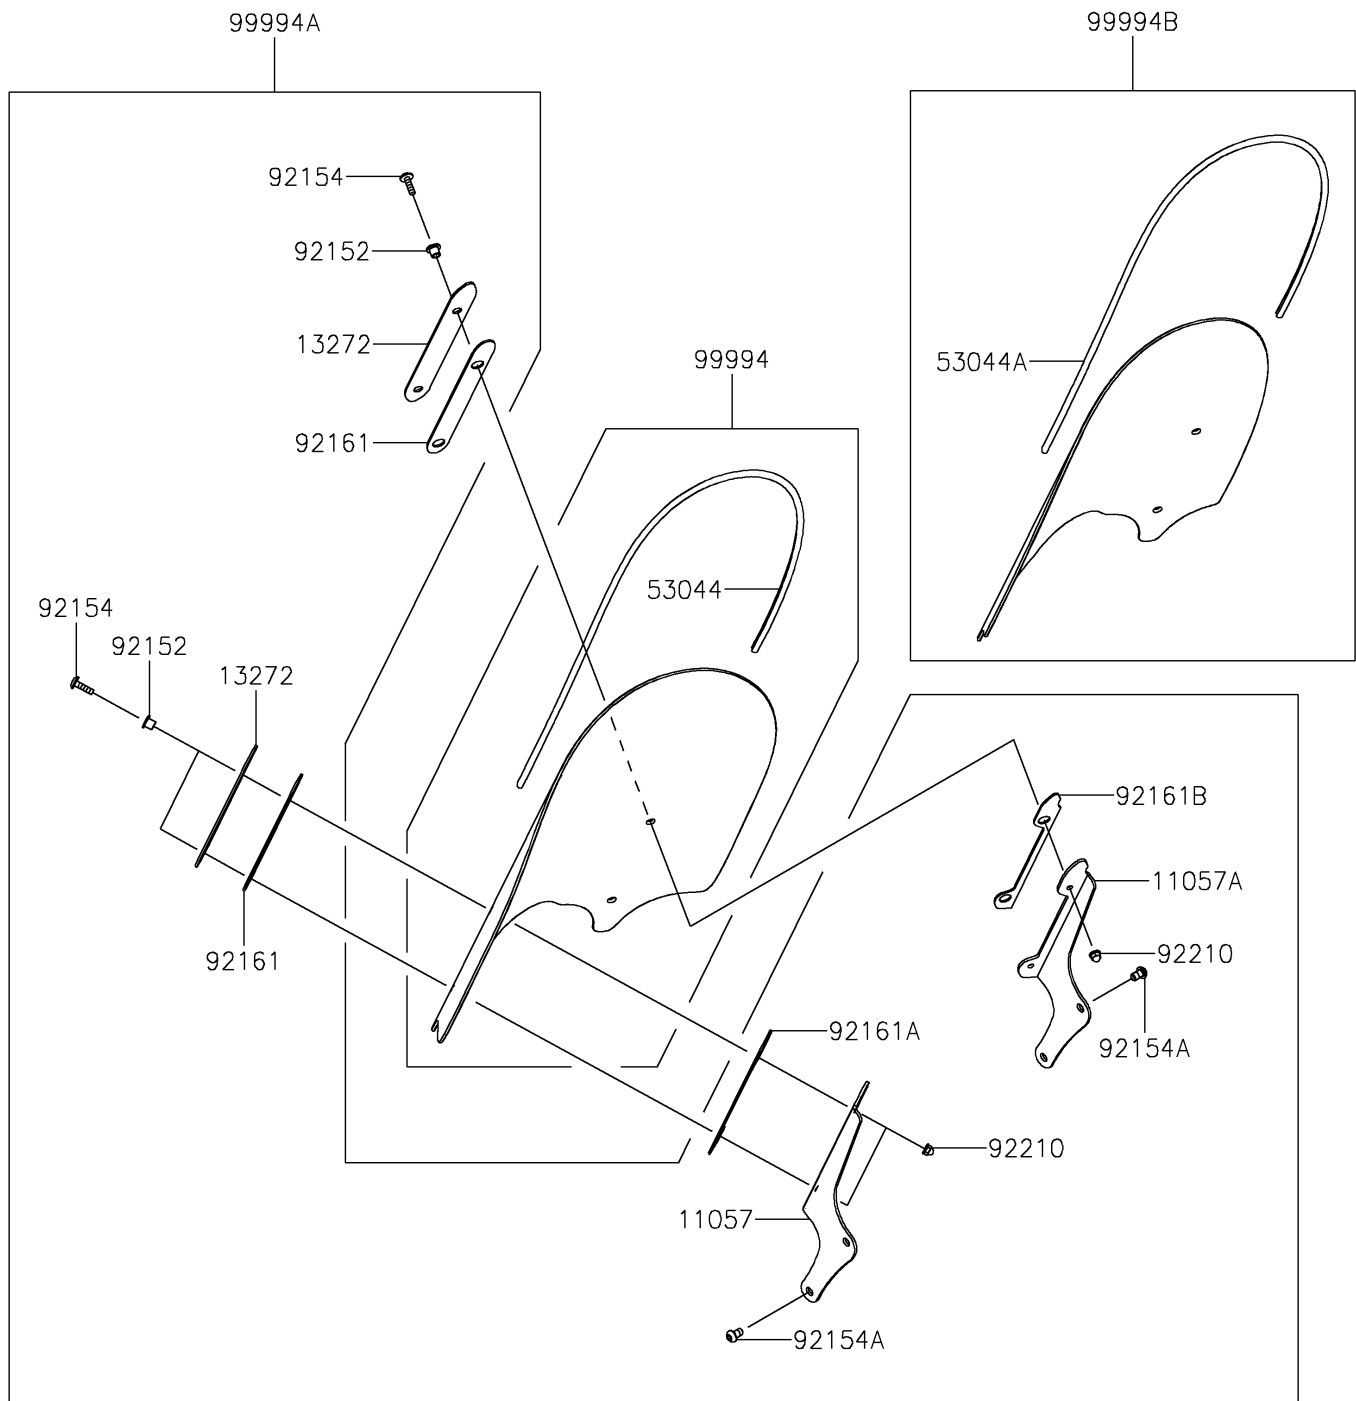

2022 Vulcan® S ABS CAFE

PARTS DIAGRAM

Accessory(Windshield)

F2910L

2022 Vulcan[®] S ABS CAFE

PARTS LIST

Accessory(Windshield)

ITEM NAME

PART NUMBER

QUANTITY
