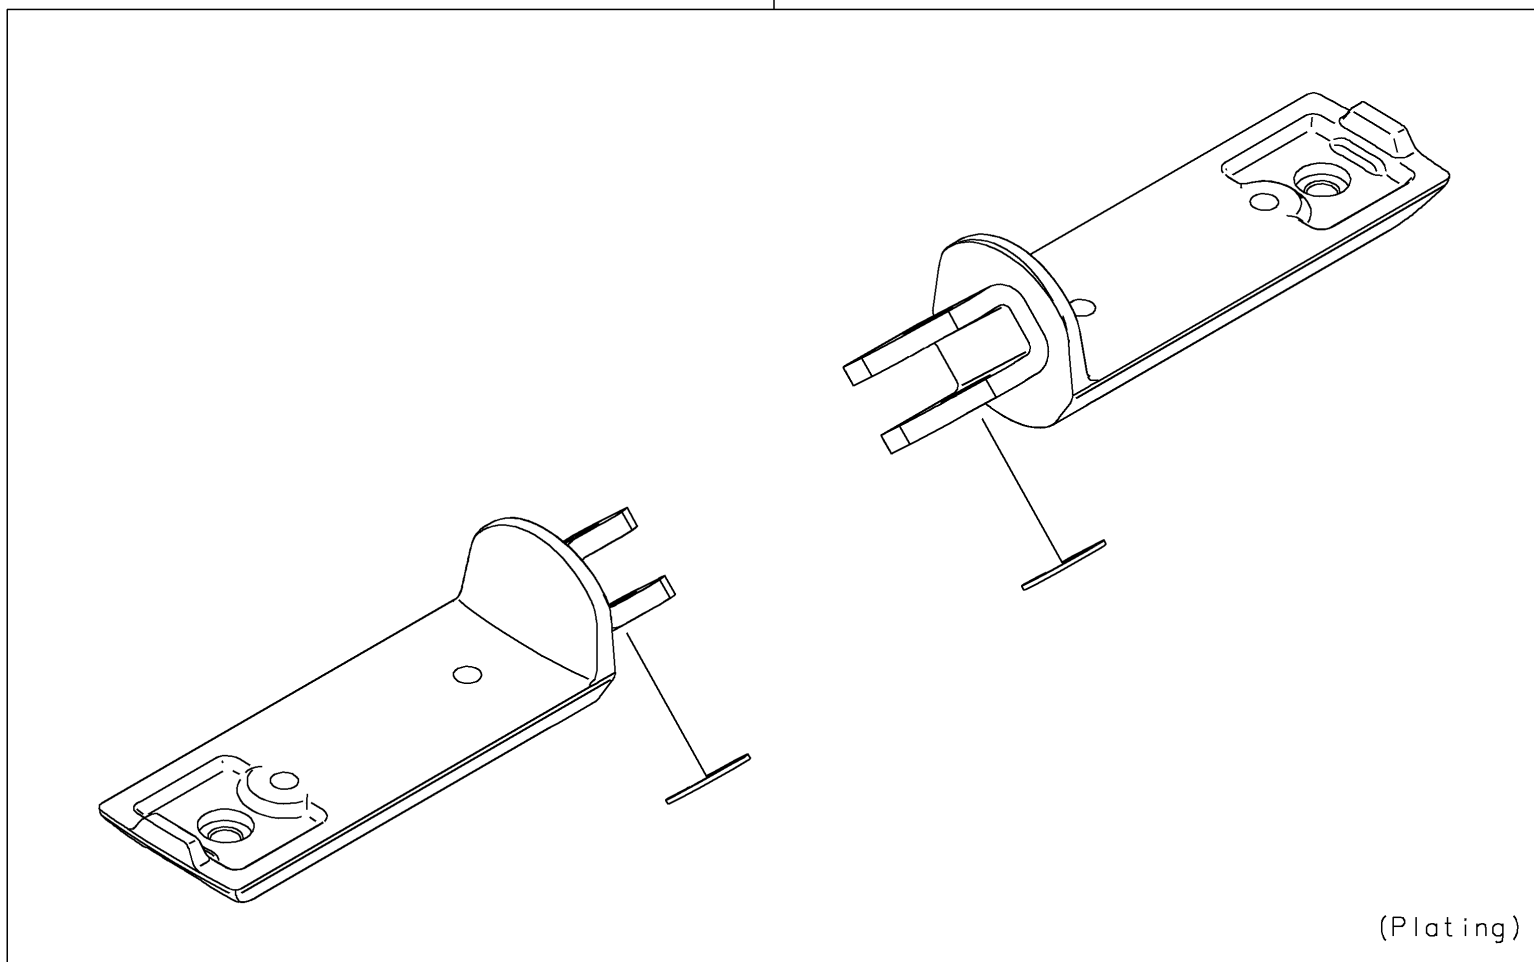

2022 VULCAN[®] S CAFE

PARTS DIAGRAM

Accessory(Foot Peg)

F2910K

99994

(Plating)

2022 VULCAN® S CAFE

PARTS LIST

Accessory(Foot Peg)

ITEM NAME

PART NUMBER

QUANTITY
