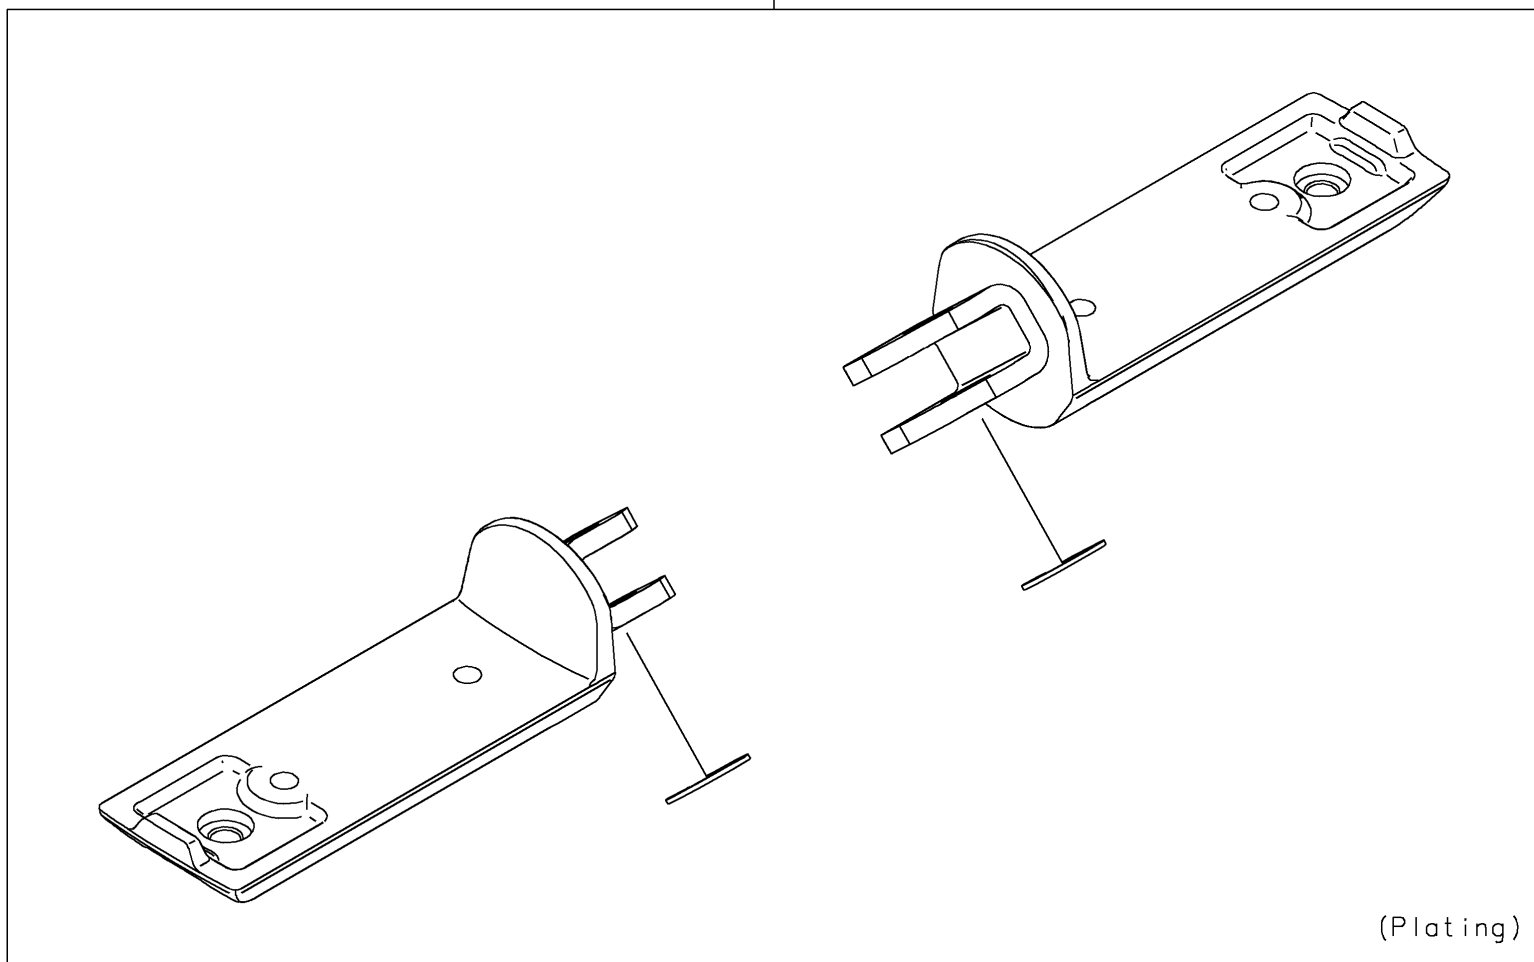

2022 Vulcan[®] S ABS CAFE

PARTS DIAGRAM Accessory(Foot Peg)

F2910K

99994

(Plating)

2022 Vulcan® S ABS CAFE

PARTS LIST

Accessory(Foot Peg)

ITEM NAME	PART NUMBER	QUANTITY
KIT.,FOOT PEG (Ref # 99994)	99994-0542	1