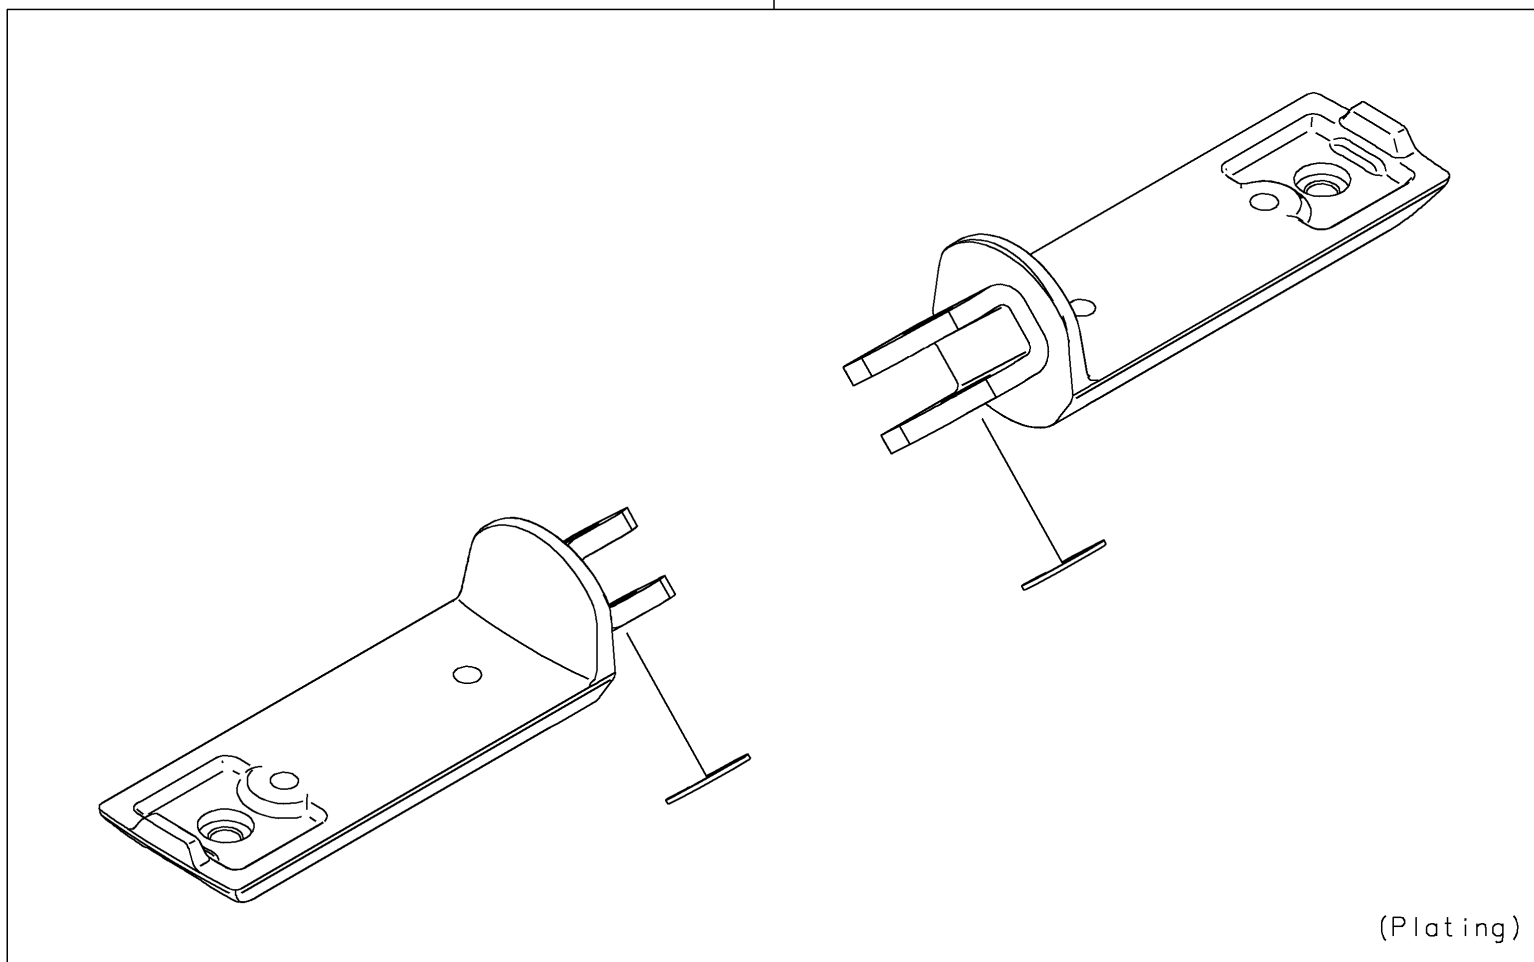

2021 Vulcan[®] S ABS CAFE

PARTS DIAGRAM Accessory(Foot Peg)

F2910K

99994

(Plating)

2021 Vulcan[®] S ABS CAFE

PARTS LIST

Accessory(Foot Peg)

ITEM NAME	PART NUMBER	QUANTITY
KIT.,FOOT PEG (Ref # 99994)	99994-0542	1