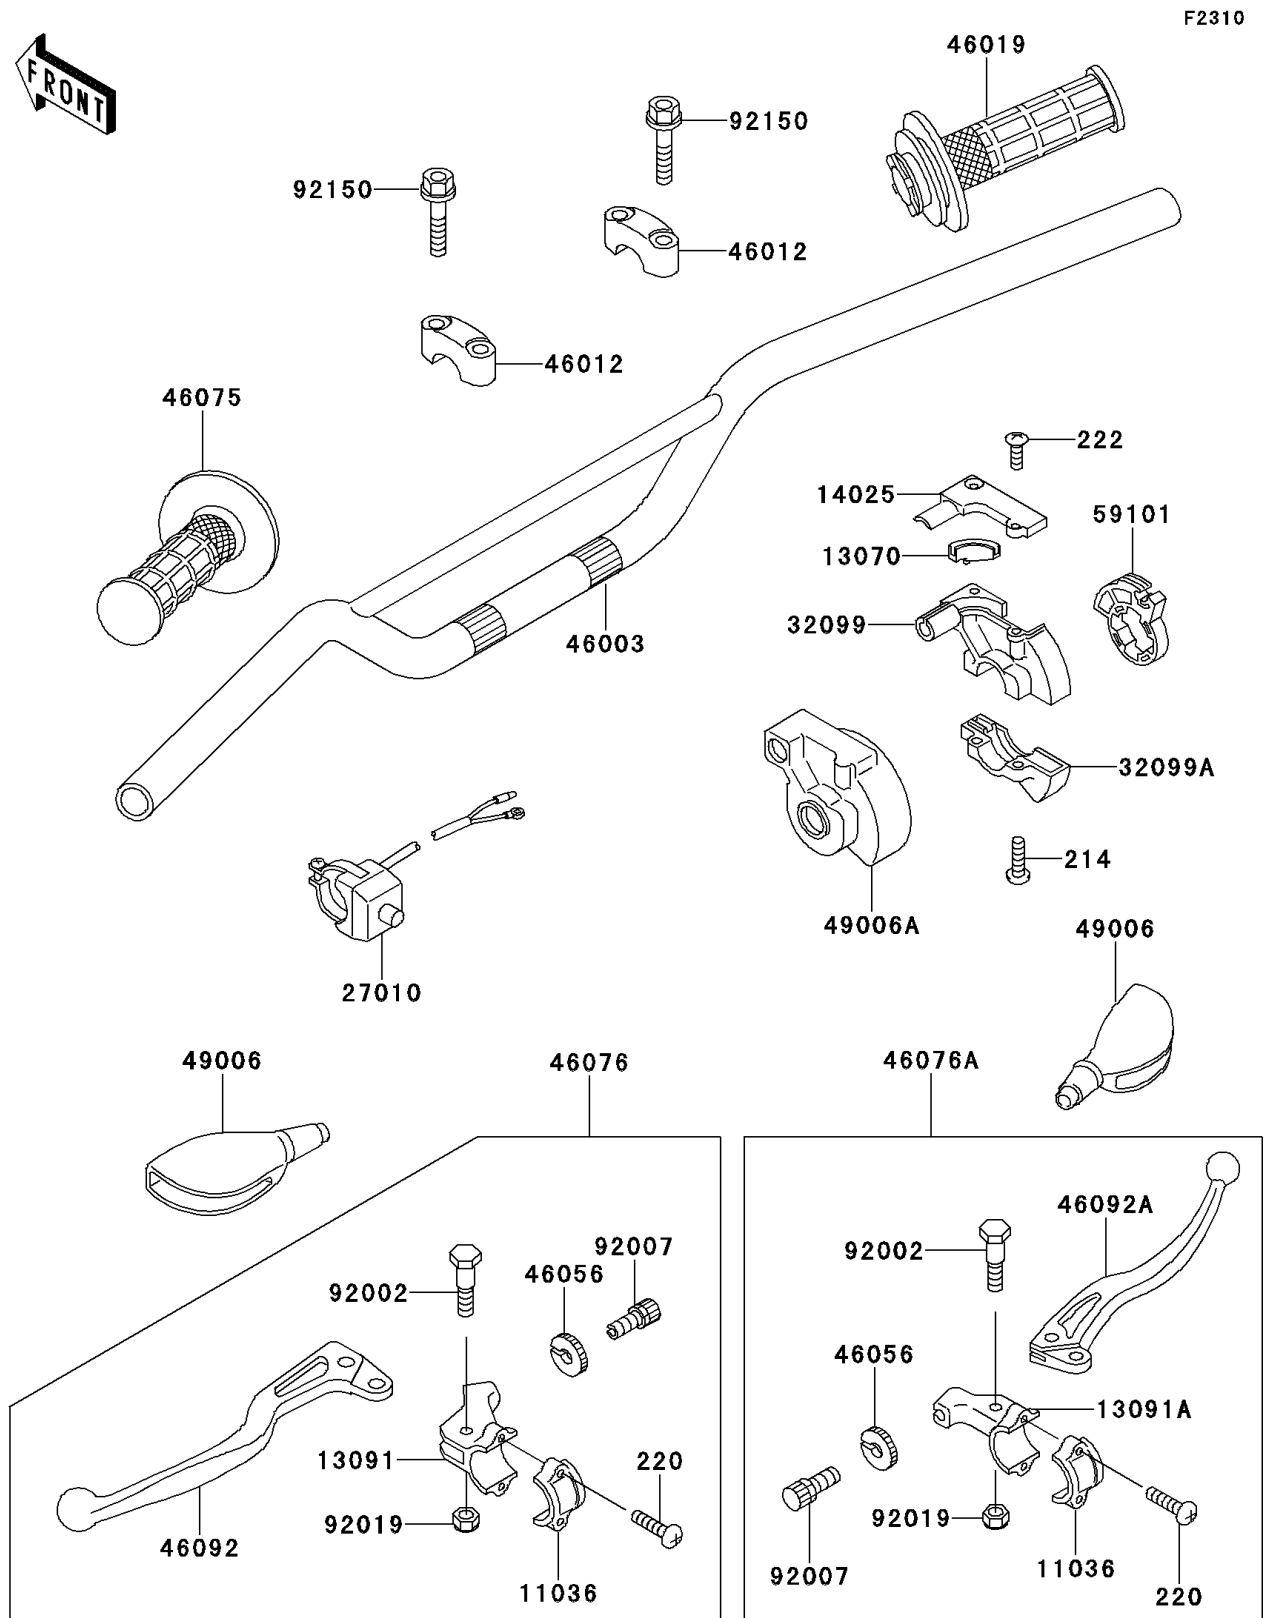

1992 KX60

PARTS DIAGRAM

Handlebar

1992 KX60

PARTS LIST

Handlebar

ITEM NAME

PART NUMBER

QUANTITY
