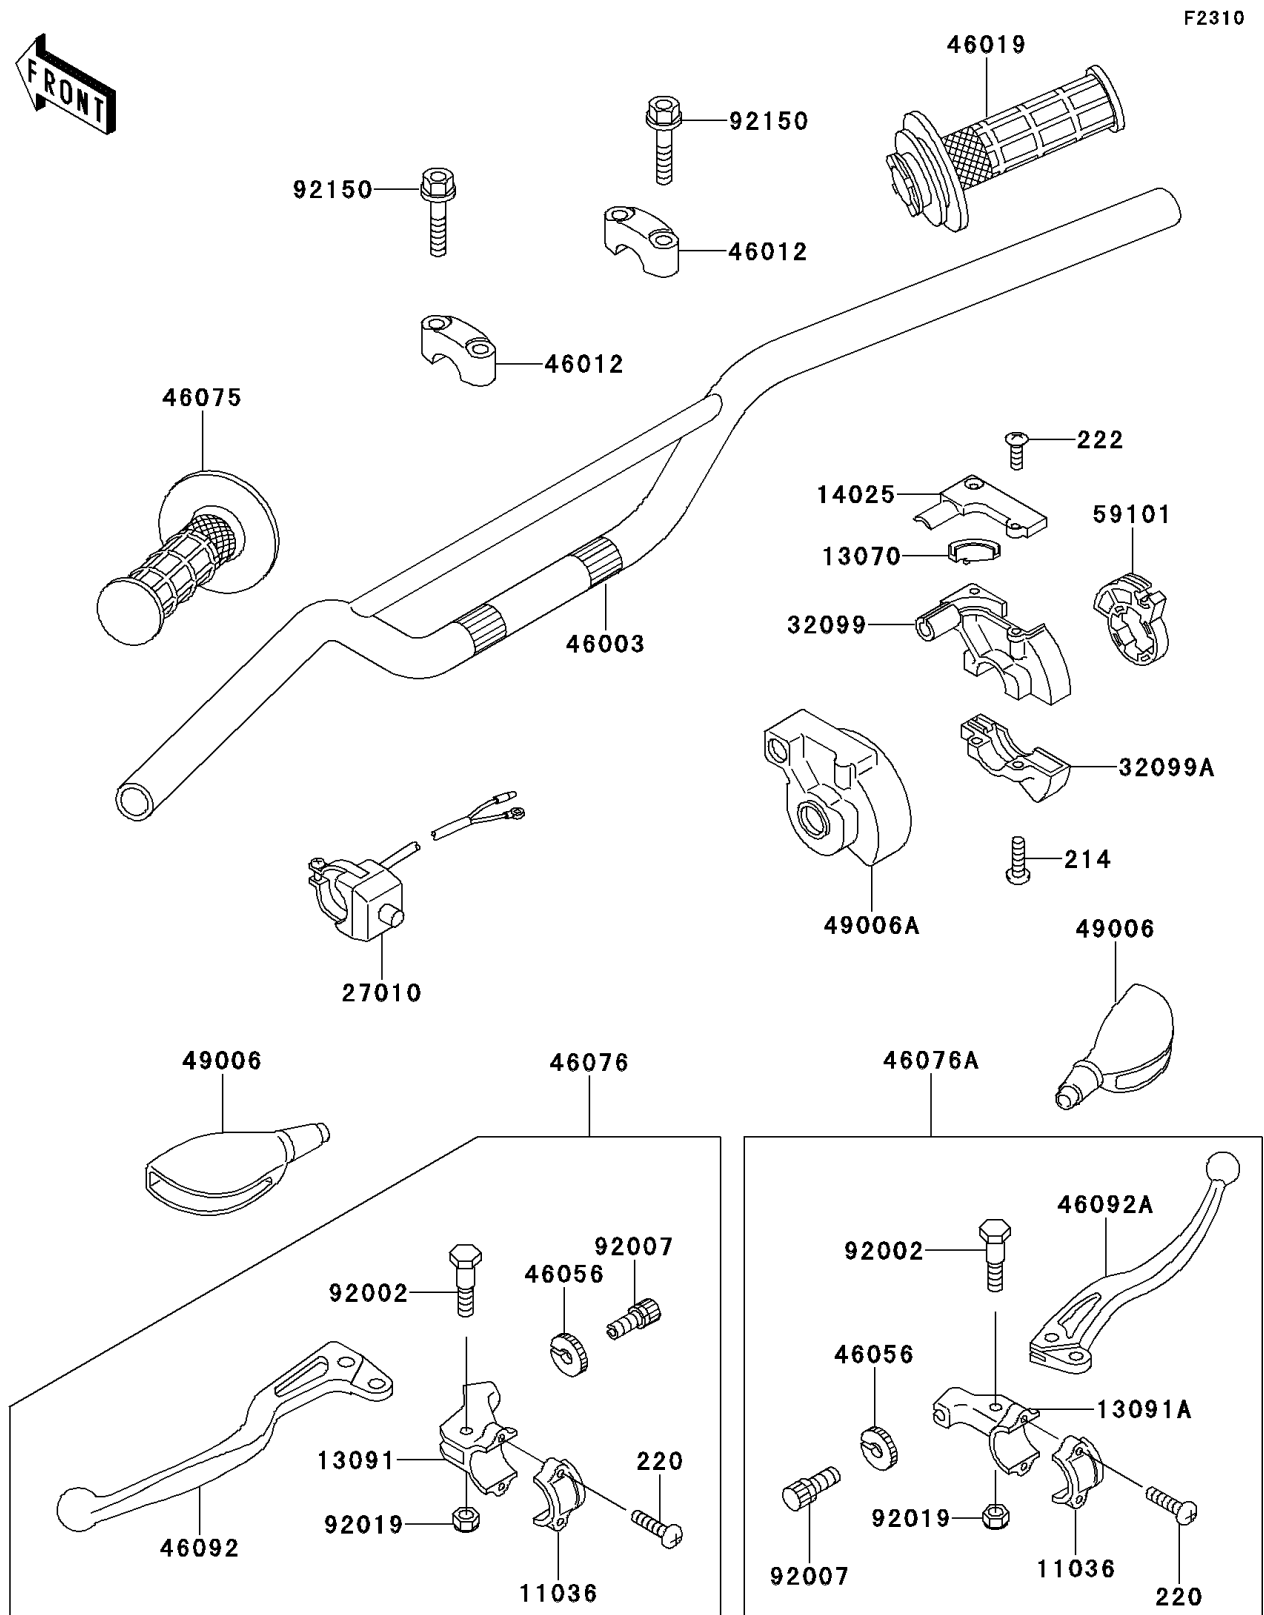

1991 KX60

PARTS DIAGRAM

Handlebar