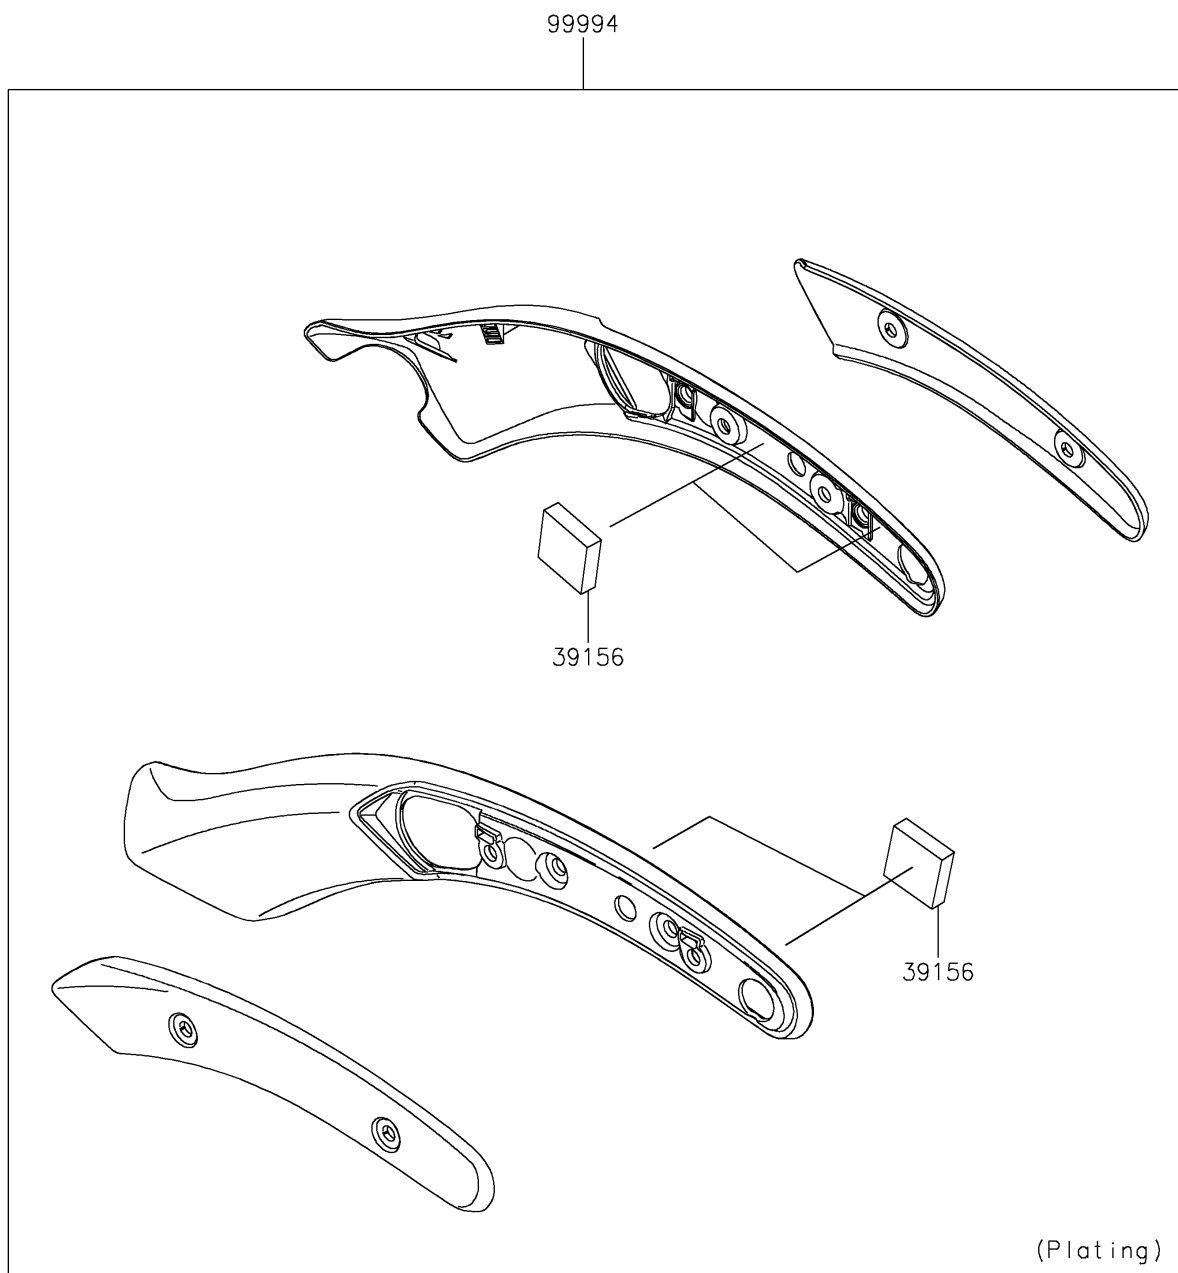

2021 VULCAN[®] S ABS CAFE

PARTS DIAGRAM

Accessory(Fender Strut Cover)

F2910J

2021 VULCAN® S ABS CAFE

PARTS LIST

Accessory(Fender Strut Cover)

ITEM NAME

PART NUMBER

QUANTITY
