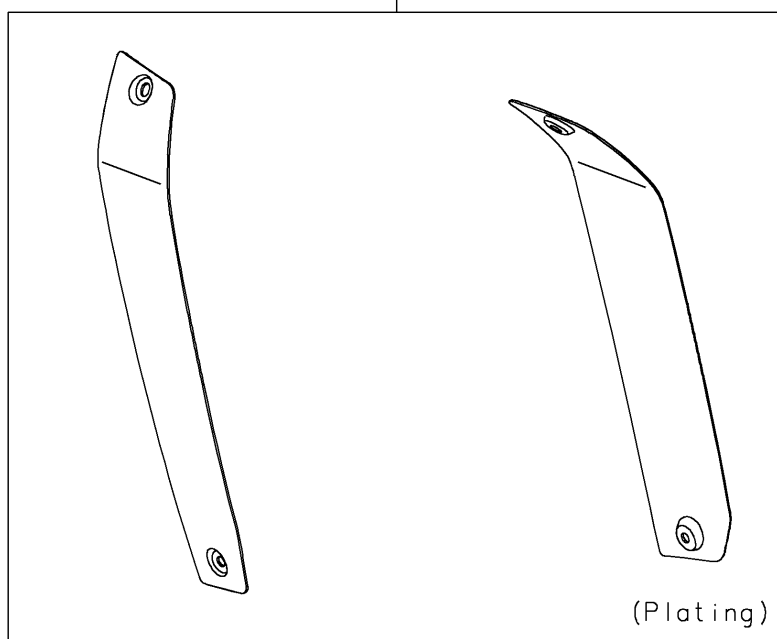

2022 VULCAN[®] S CAFE

PARTS DIAGRAM

Accessory(Outer Cover)

F2910H

99994A

99994

2022 VULCAN[®] S CAFE

PARTS LIST