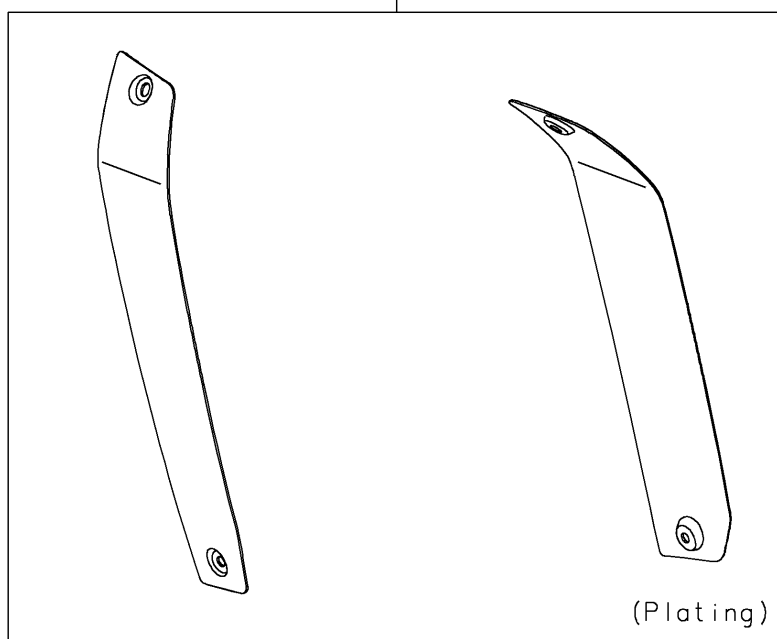

2022 Vulcan[®] S ABS CAFE

PARTS DIAGRAM

Accessory(Outer Cover)

F2910H

99994A

99994

2022 Vulcan® S ABS CAFE

PARTS LIST