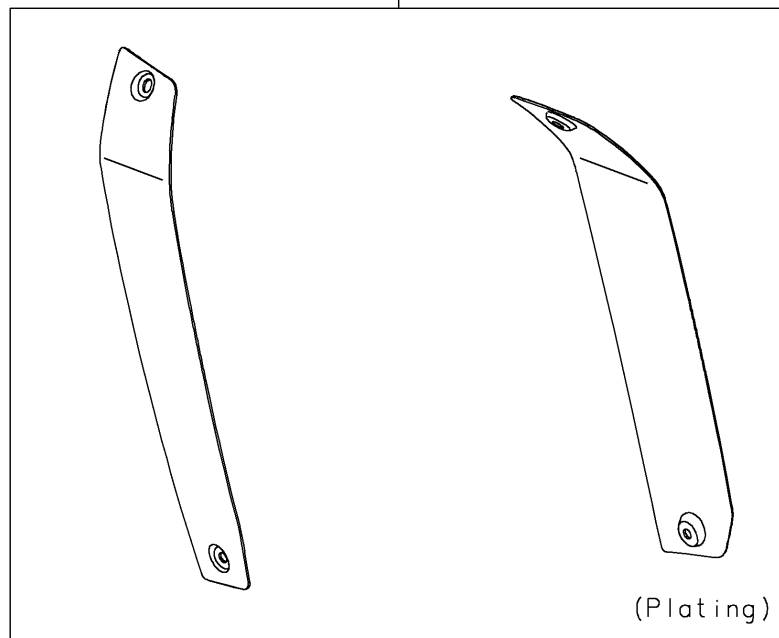

# 2021 Vulcan<sup>®</sup> S ABS CAFE

## PARTS DIAGRAM

Accessory(Outer Cover)

F2910H

99994A

99994