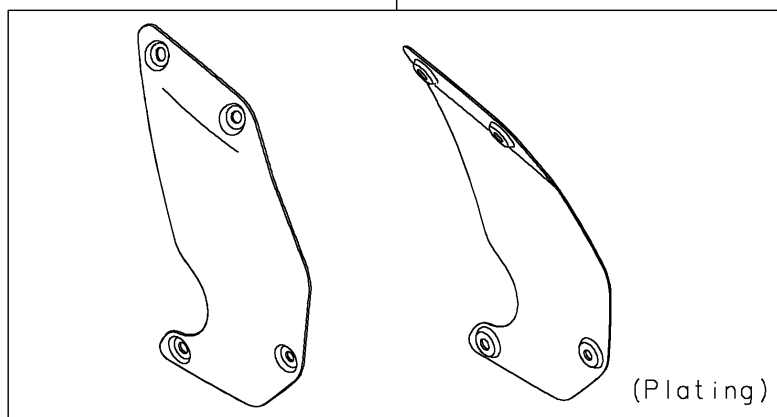

2021 VULCAN® S ABS CAFE

PARTS DIAGRAM

Accessory(Outer Cover)

F2910H

99994A

99994

2021 VULCAN[®] S ABS CAFE

PARTS LIST

Accessory(Outer Cover)

ITEM NAME

PART NUMBER

QUANTITY
