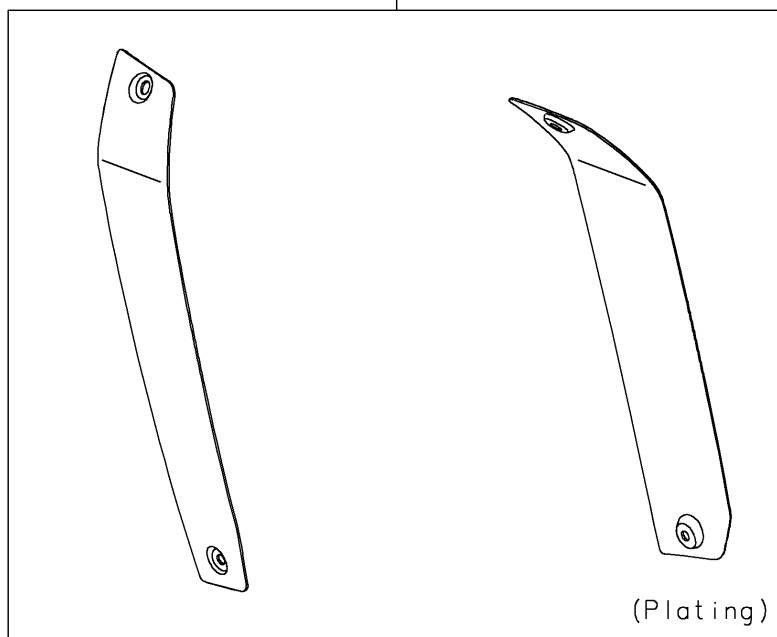

2021 VULCAN® S ABS CAFE

PARTS DIAGRAM

Accessory(Outer Cover)

F2910H

99994A

99994

2021 VULCAN[®] S ABS CAFE

PARTS LIST